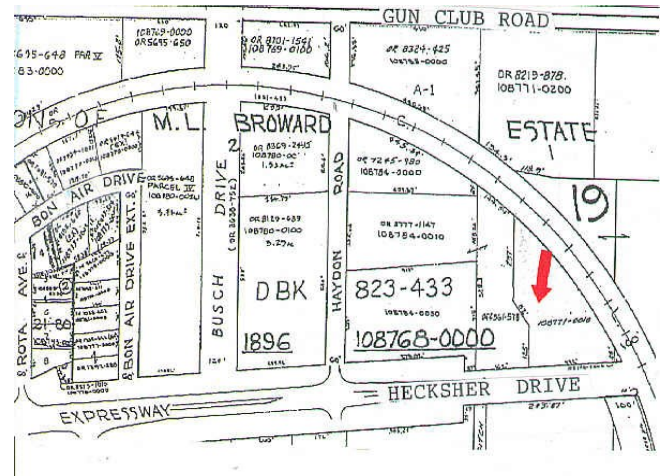

32,500 SF of Industrial Space

$1,980,000

GIGANTIC $470,000 PRICE REDUCTION FOR IMMEDIATE SALE!! Commercial Real Estate Professionals and Mark Allen, CCIM are pleased to present this 32,500(+)- SF warehouse space for lease. Excellent location, easy access, and zoned Industrial. Over $150,000.00 in Upgrades and Renovations! New AC, Bathroom, LED Lighting, Loading...

- GIGANTIC $470,000 PRICE REDUCTION FOR IMMEDIATE SALE!!
- 32,500(+)- Square Feet - 1.69 Acres GIGANTIC $470,000 PRICE REDUCTION FOR IMMEDIATE SALE!!
- New AC, Bathroom, Lighting, and Carpet in the office area-
- Lease Option: $6.00/PSF NNN lease on a 5-year minimum term. Possible Seller Financing !!
- Over $150,000 in Upgrades and Renovations!!
- New Electrical Panel and Brand new roll-up doors installed