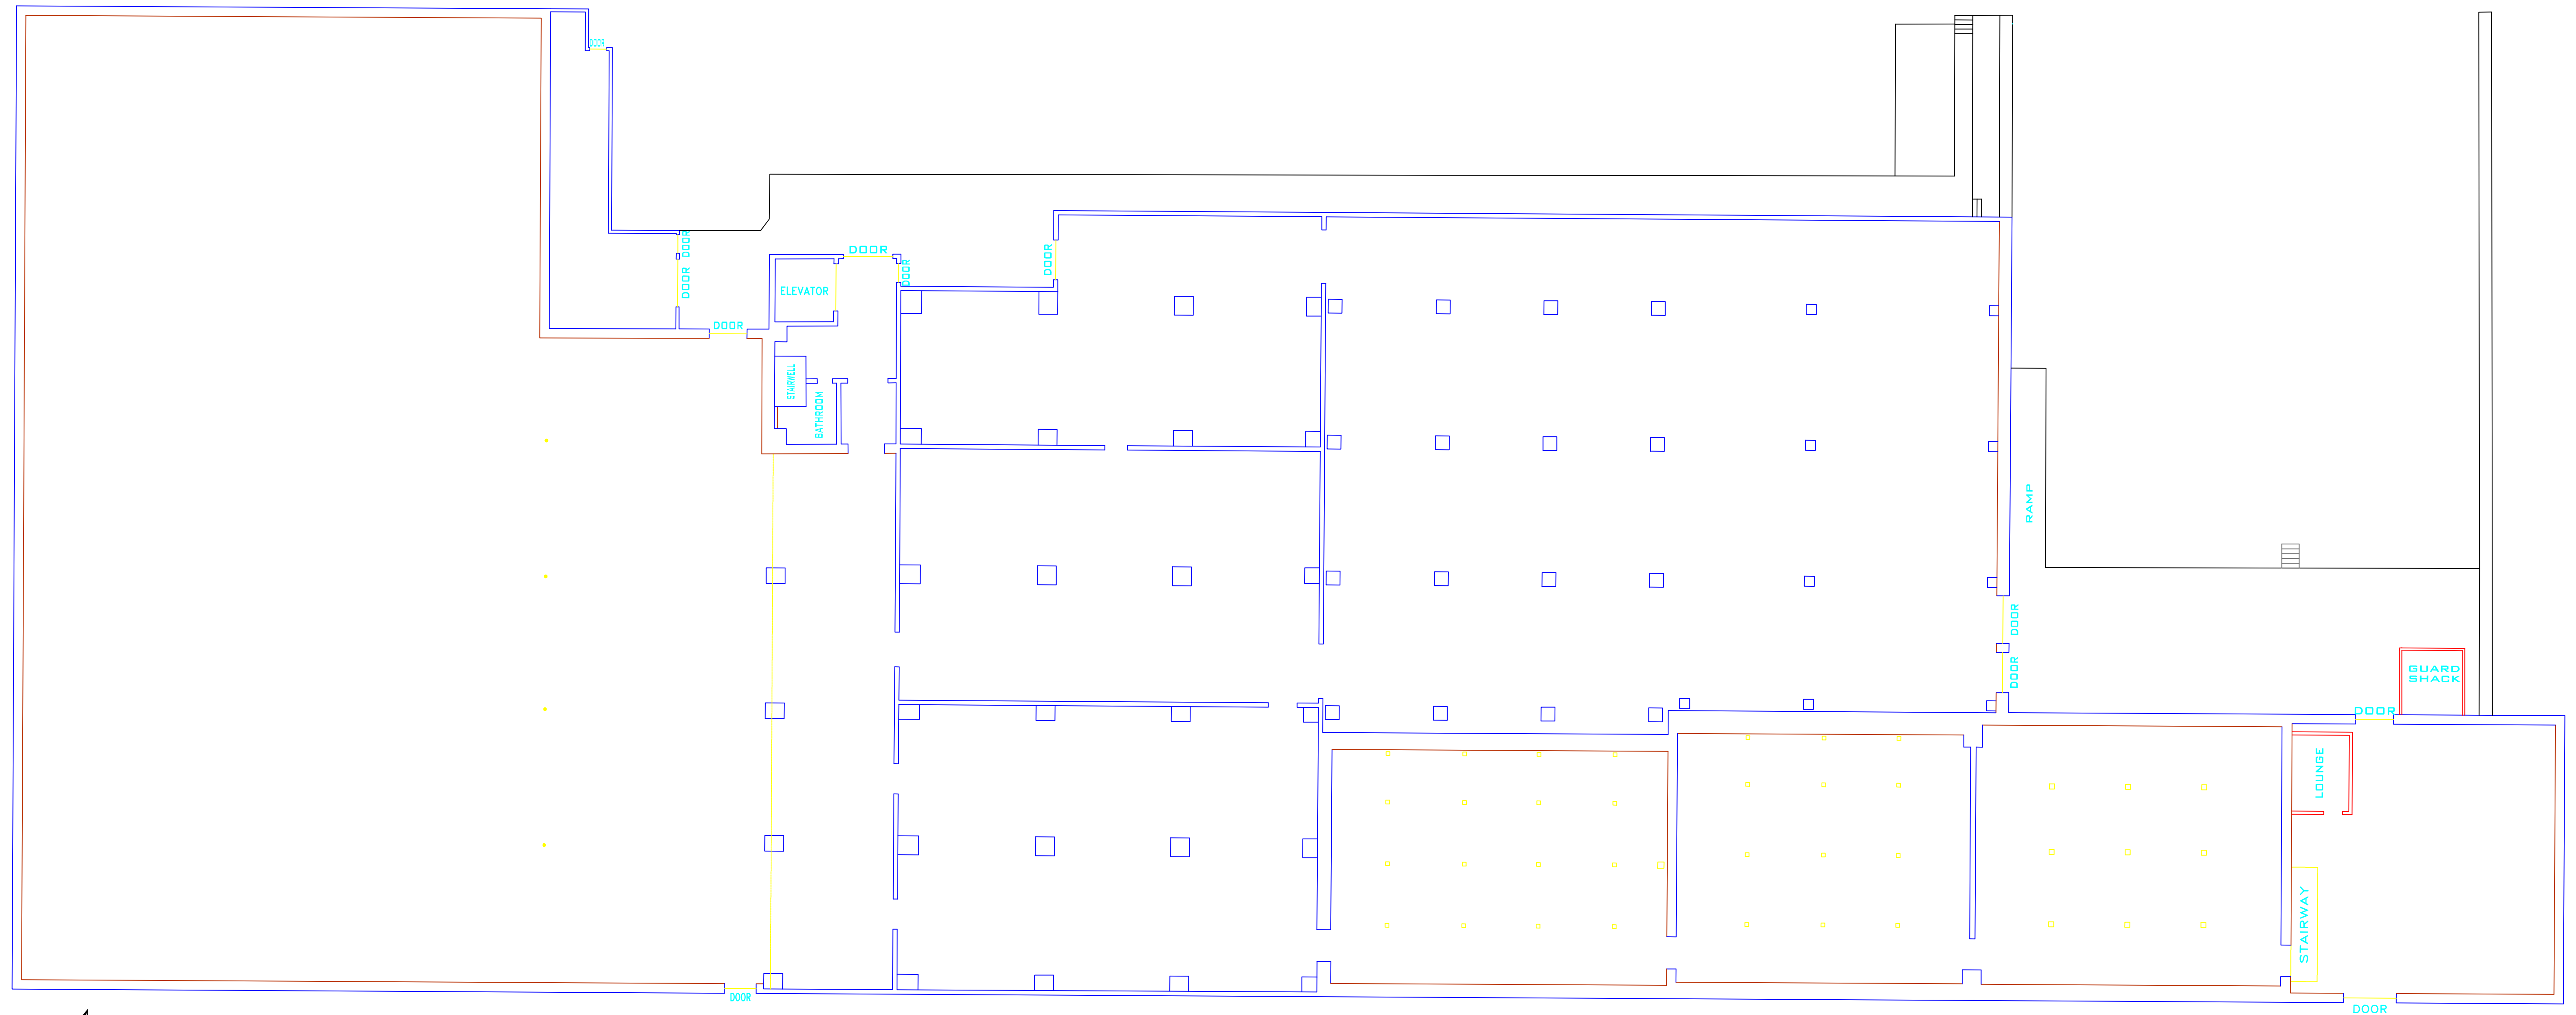

ARROYO PARKWAY

LEGEND:
— WOOD OR CORK FACED WALL
— BRICK OR CONCRETE WALL

Napolitano Holdings™

1015 S. ARROYO PARKWAY
PASADENA, CA 91105

03/02/2012
SCALE: 1/16" = 1'-0"

SURVEYOR'S SEAL:

David F. Grimes
DAVID F. GRIMES L.S. 3774