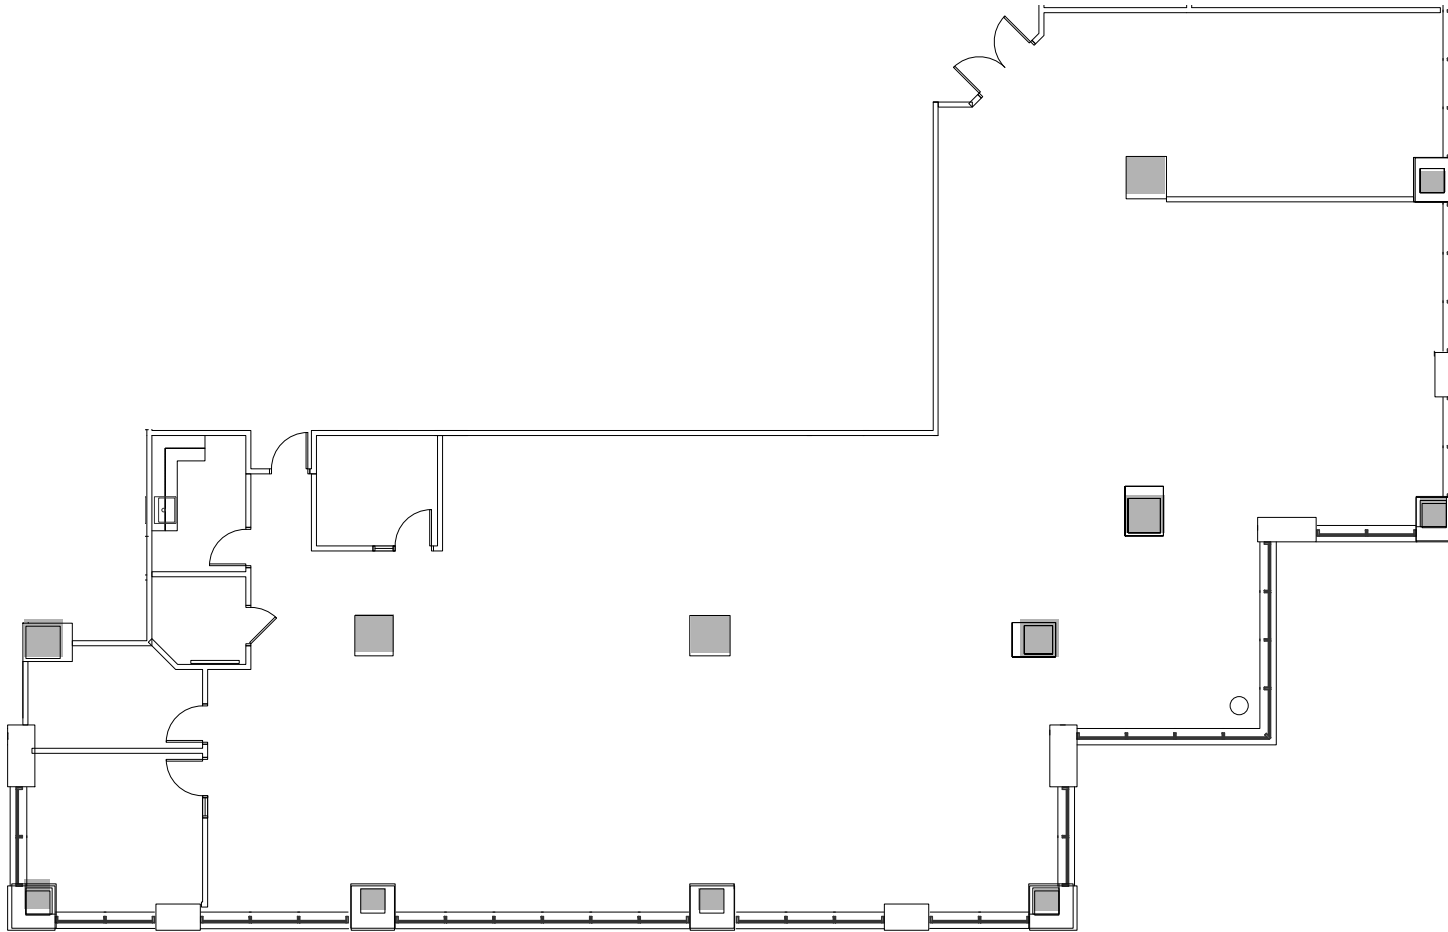

# 150 FAYETTEVILLE

150 Fayetteville Street | Raleigh

Suite 810 | 6,375 RSF

Disclaimer: The above floor plans are not to scale. The available space shown is a representative layout.

JOHN HOGAN | 919-875-6617  
JOHN.HOGAN@HIGHWOODS.COM