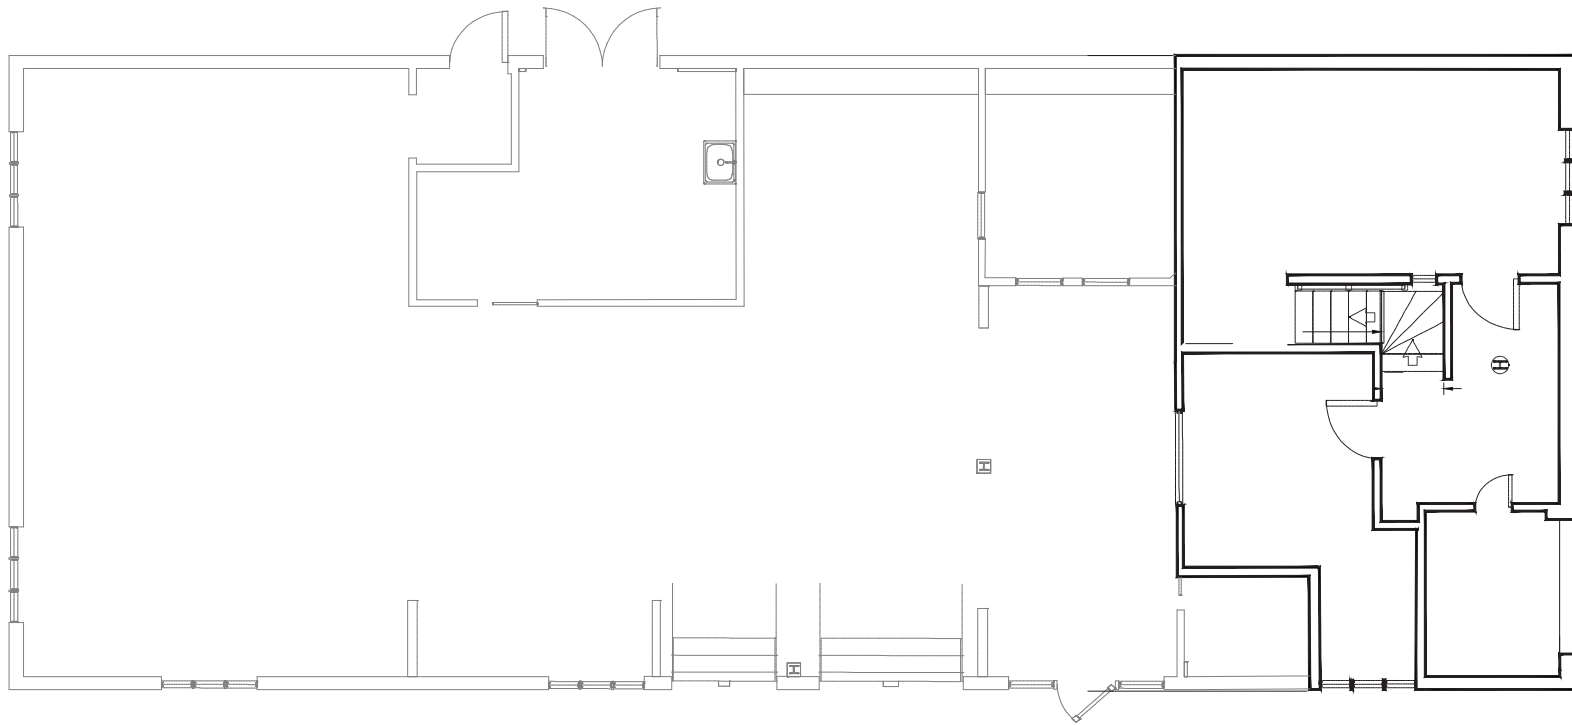

SUITE 623 - SECOND FLOOR 651 RSF

CONTACT:

STREAM

CHARLEY LEAVITT

704.634.8254

charley.leavitt@streamrealty.com

GRANT KEYES

980.378.1521