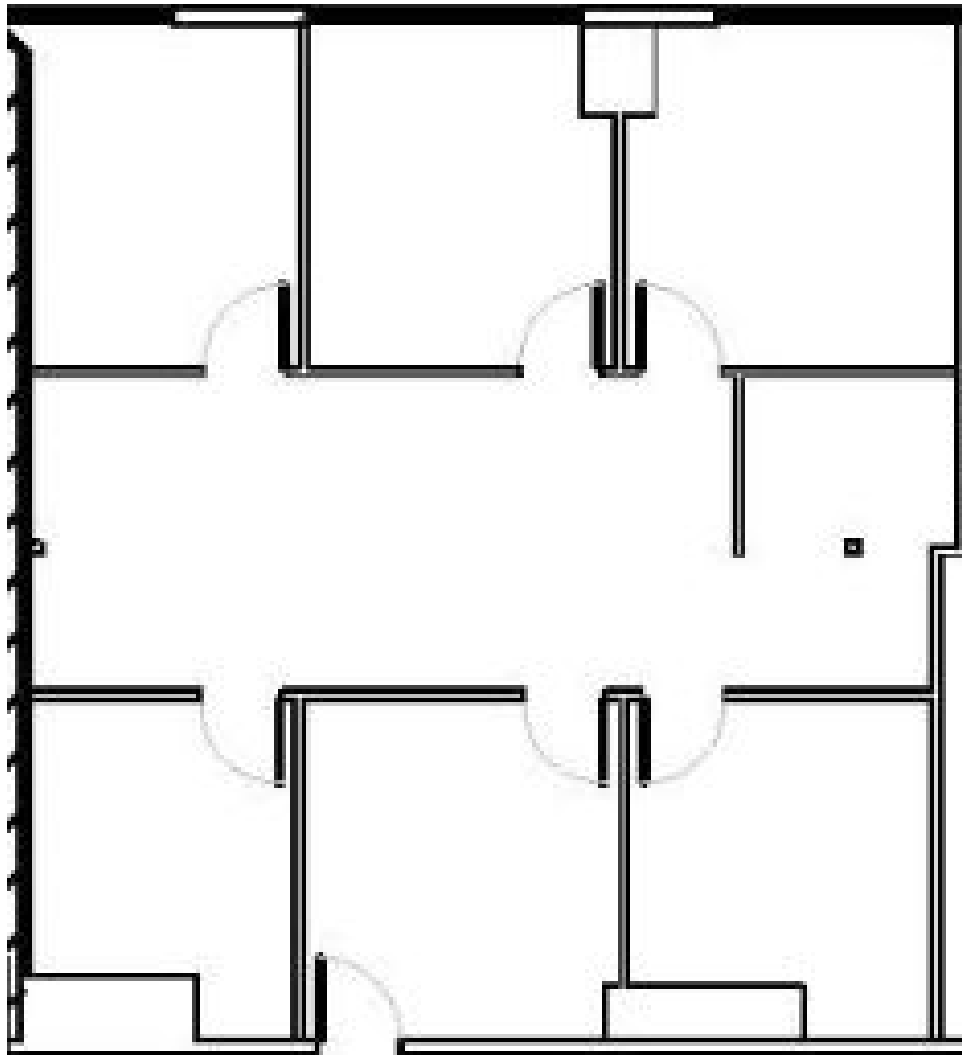

KIRBY INTERCHANGE LIFE SCIENCE PARK

8900 Kirby Drive | Houston, TX 77054

Building F1
Suite 265 - 1,534 SF

Leasing Information:

Chris Boyd
713.272.1268
Chris.Boyd@transwestern.com

Christian Connell
713.231.1588
Christian.Connell@transwestern.com