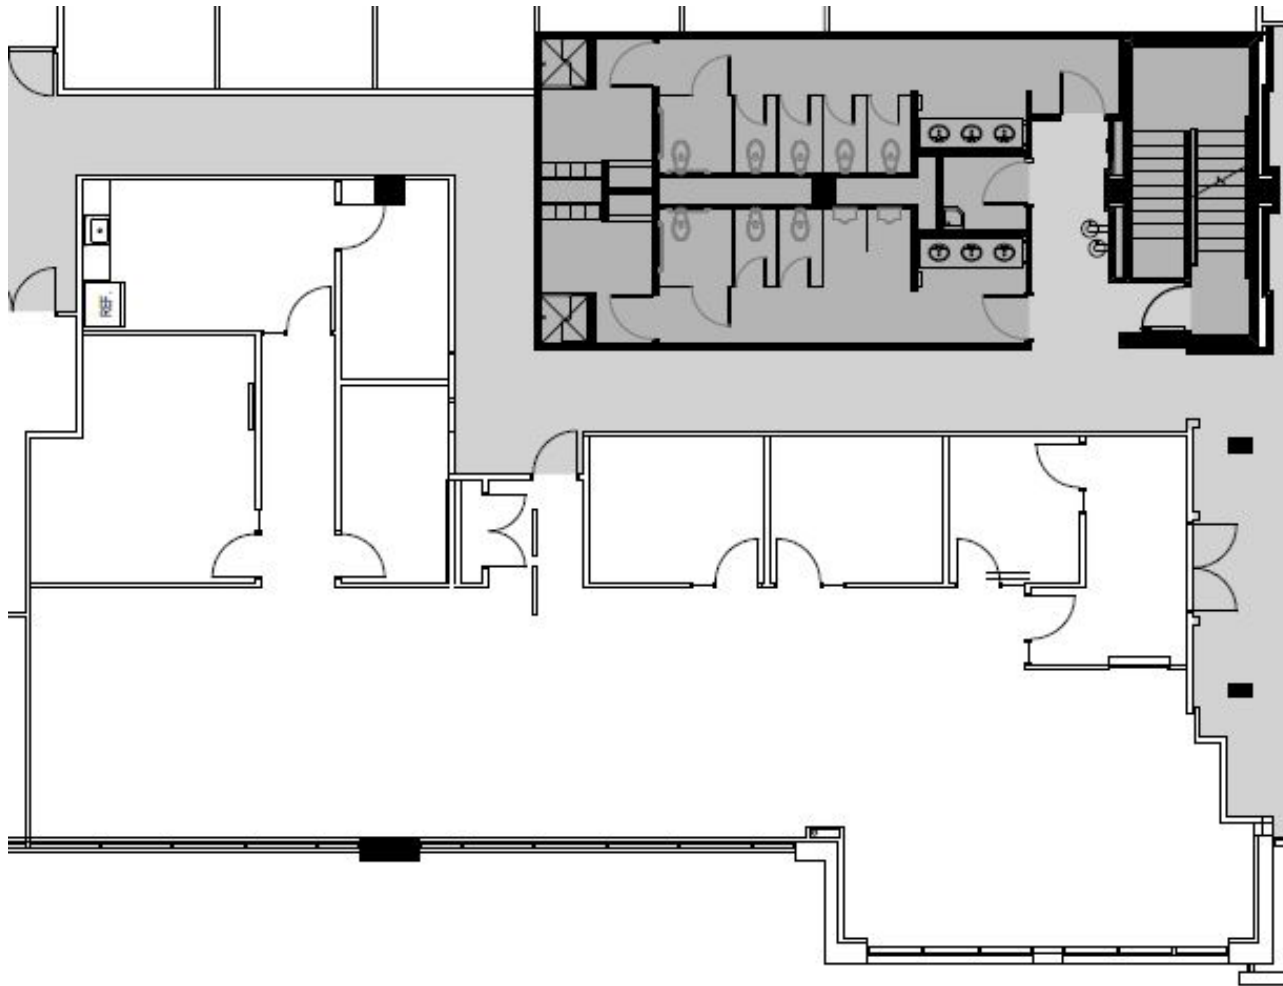

Suite 190

ELDORADO RIDGE III

3,330 RSF

10901 WEST 120TH AVENUE, BROOMFIELD CO 80021

PETER THOMAS
pthomas@lpc.com
303.324.0677

ANDREW PIEGRAS
apiegras@lpc.com
303.882.6591

Lincoln

Owner: Athena Partners, LLC
Management: