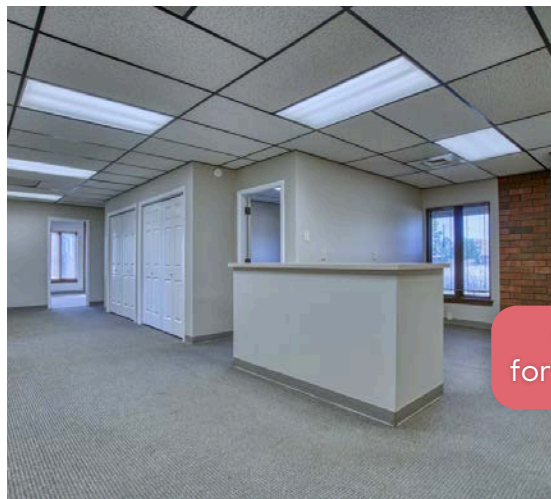

### SUITE 101

Size: 2,012 SF  
Rate: \$25/SF +  
\$2.55 Utilities  
Available: Now

# OFFICE OASIS

Sometimes you need an escape from it all and this building is just that spot you have been looking for. It's rustic, cabin-style vibe with exposed brick throughout the interiors, and the suites themselves are basically begging for a group of solo practitioners. Therapists, bodywork professionals, masters of the healing arts: this place is calling your name... and the names of countless clients thanks to easy access from Boulder, Longmont and Louisville.

## PROPERTY HIGHLIGHTS

- Suite 101: Main level office suite with 6 private offices, defined waiting room with reception, large storage closet and private exterior entrance
- Suite 204: Second floor suite with two private offices and great natural lighting