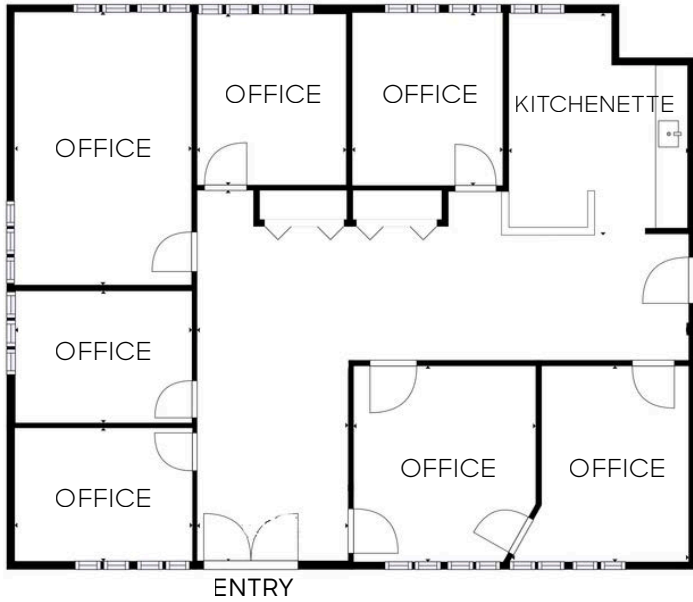

### SUITE 101

Size: 2,012 SF  
Rate: \$25/SF +  
\$2.55 Utilities  
Available: Now

### SUITE 204

Size: 524 SF  
Rate: \$25/SF +  
\$2.55 utilities  
Available: Now

## PROPERTY HIGHLIGHTS

- Suite 101: Main level office suite with 6 private offices, defined waiting room with reception, large storage closet and private exterior entrance
- Suite 204: Second floor suite with two private offices and great natural lighting

## SUITE 101