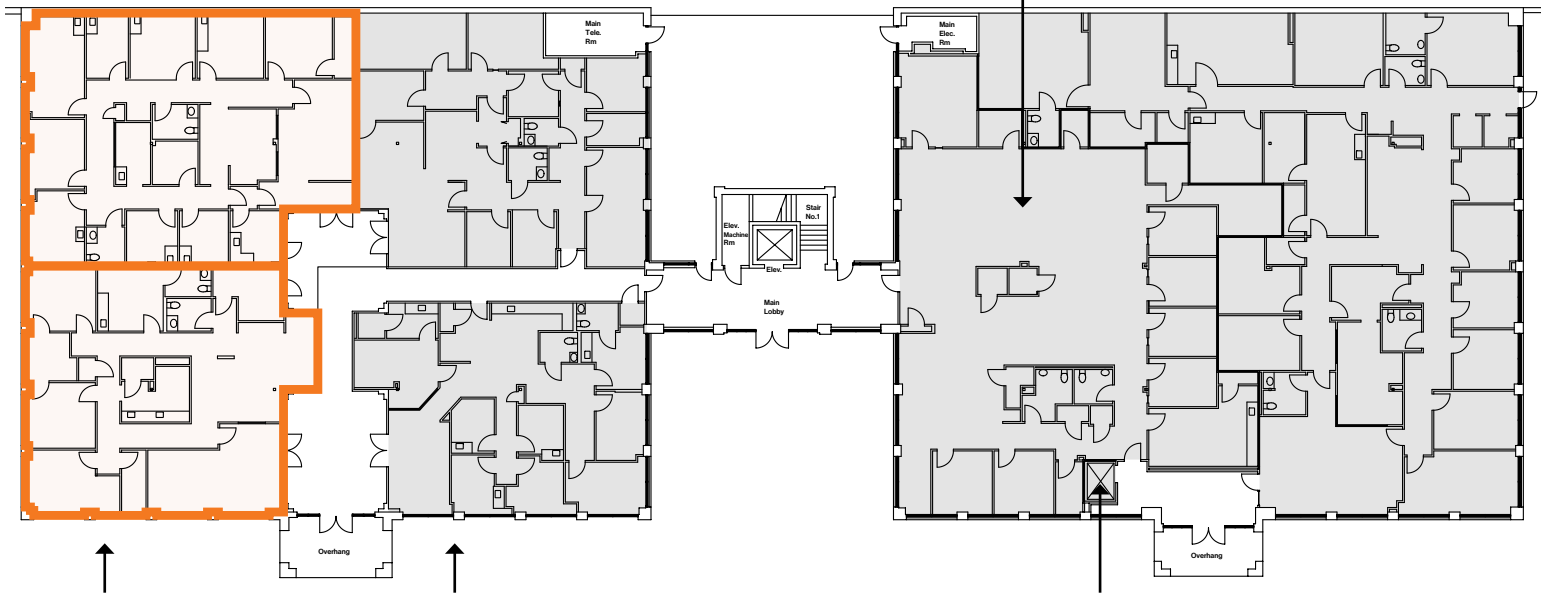

# Fayetteville Professional Center

1250 and 1260 Highway 54 W, Fayetteville, GA 30012

FLOOR 1

AVAILABLE

LEASED

1260 BUILDING

1250 BUILDING

**SUITE 101**  
2,680 SF

**SUITE 102**  
LEASED

**SUITE 103-104**  
LEASED

**SUITE 102**  
LEASED

**SUITE 100**  
2,653 SF  
**VIEW SPACE**

**SUITE 103**  
LEASED

**SUITE 200E**  
LEASED