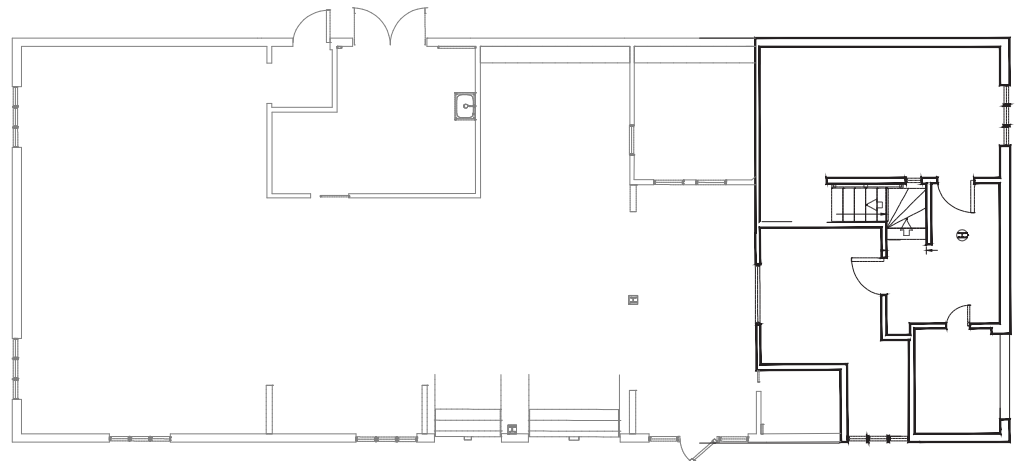

THE FOUNDRY

GROUND LEVEL
2,673 RSF

SUITE 623
3,324 RSF

SECOND LEVEL
651 RSF

CONTACT:

CHARLEY LEAVITT
704.634.8254
charley.leavitt@streamrealty.com

GRANT KEYES
980.378.1521
grant.keyes@streamrealty.com

KENNEDY FERTITTA
704.962.7430
kennedy.fertitta@streamrealty.com