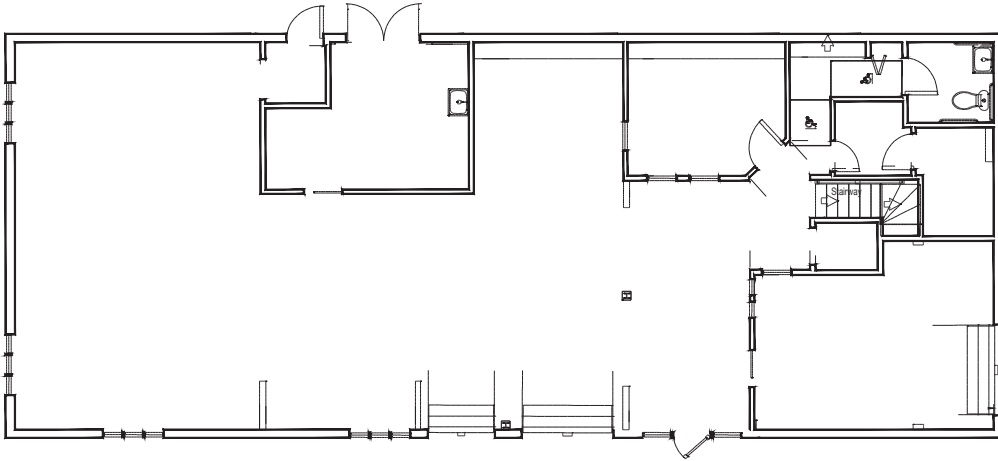

THE FOUNDRY

GROUND LEVEL
2,673 RSF

SUITE 623
3,324 RSF

SECOND LEVEL
651 RSF

CONTACT:

CHARLEY LEAVITT
704.634.8254
charley.leavitt@streamrealty.com

GRANT KEYES
980.378.1521
grant.keyes@streamrealty.com

KENNEDY FERTITTA
704.962.7430
kennedy.fertitta@streamrealty.com