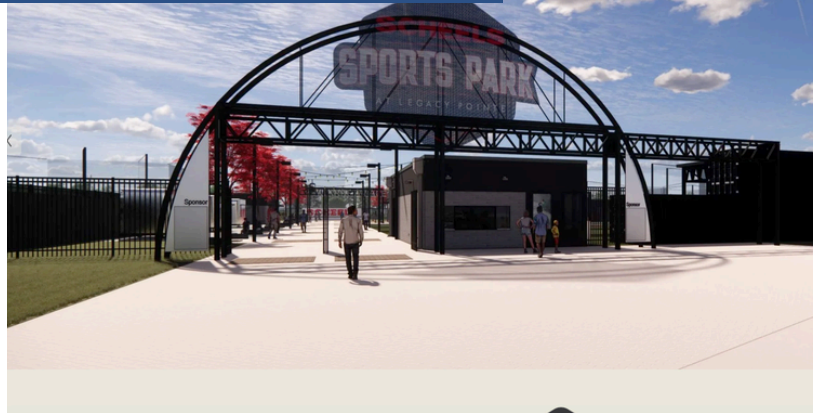

Sports Park at Legacy Pointe

Get in touch now for pricing & information

marriottjr@comcast.net

MARRIOTT
 REAL ESTATE
 SERVICES
 A DIVISION OF
 THE REAL ESTATE GROUP

Businesses at Legacy Pointe

- Scheels All Sports – Open
- Scheels Sports Park – Opening 2025
- Legends Indoor Entertainment – Opening 2025
- Fieldhouse - Outdoor Entertainment – Opening 2026
- SpringHill Suites – Open
- Fairfield Inn & Suites – Opening 2025
- 3rd Hotel – Opening 2026
- Engrained Brewery & Restaurant – Open
- Casa Real Cantina & Grill – Open
- Legacy Pointe Eatery – Open
- HSHS Endocrinology – Open
- Springfield Clinic Rehab & Performance Training – Opening 2025
- Springfield Clinic Urgent Care – Opening 2026