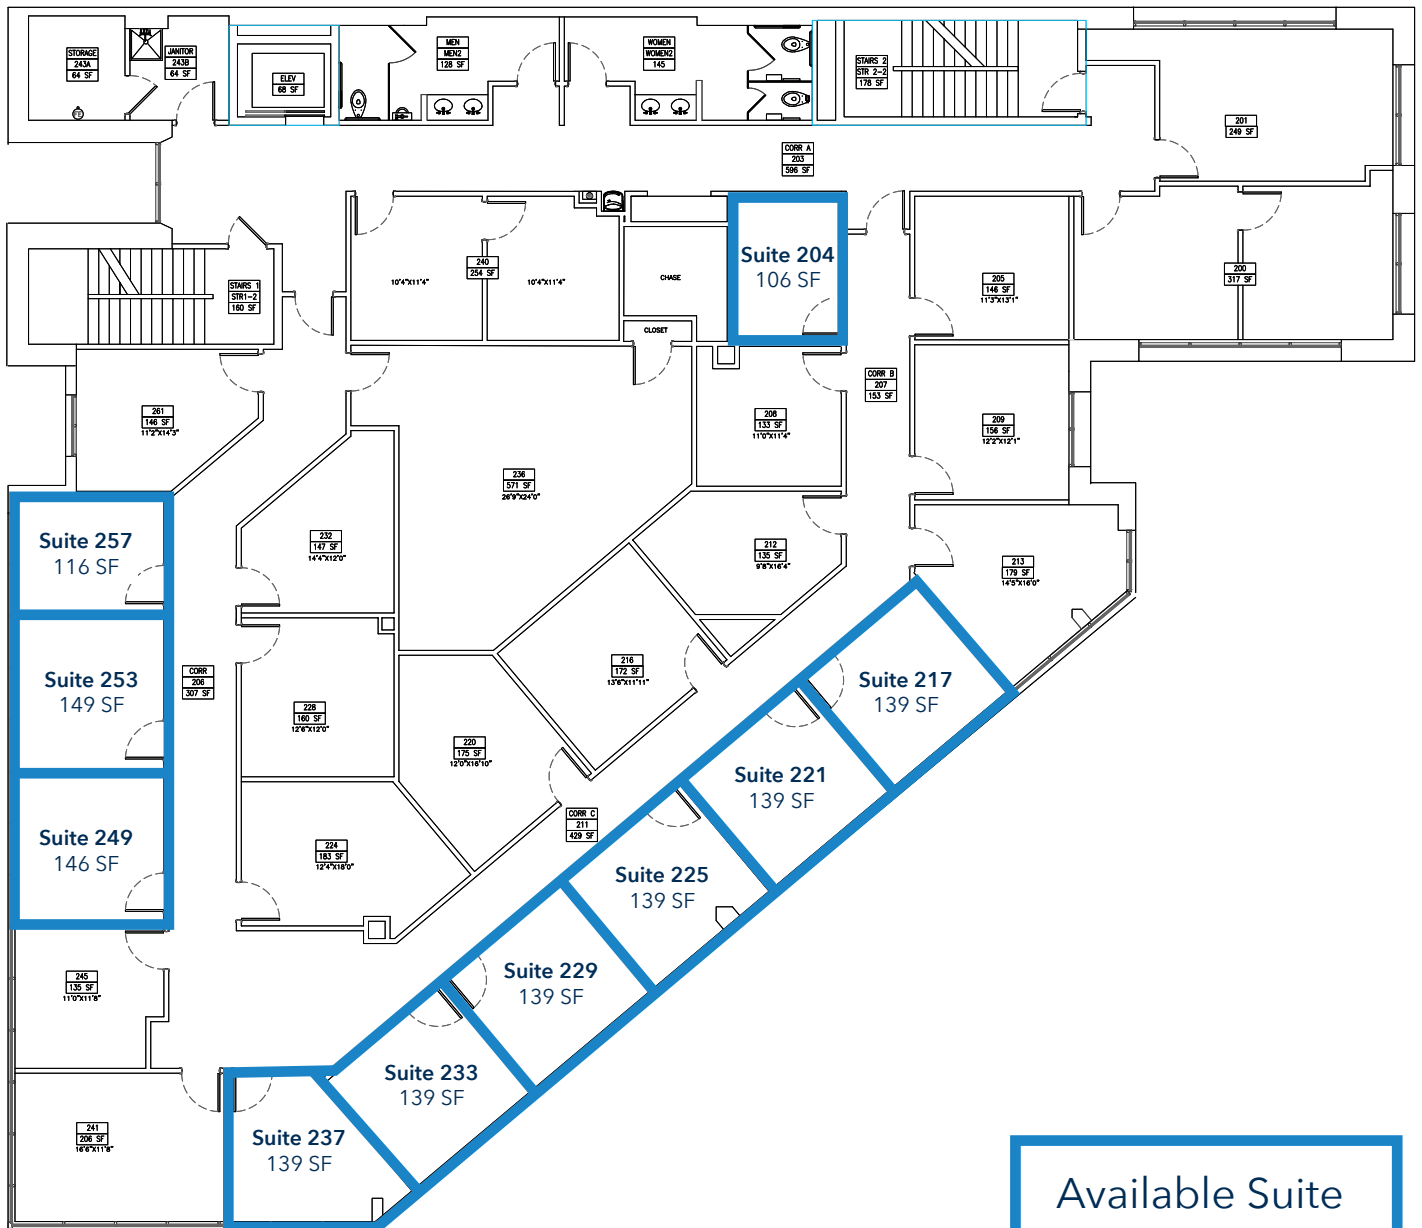

FOR LEASE
±106 - 6,655 SF

2265 ROSWELL RD

Office
Marietta, GA
30062

OVERVIEW:

- » 2nd floor: ±106 SF - ±149 SF executive suites
- » 4th floor: ±3,128 SF - ±6,655 SF
- » Newly renovated lobby and common areas
- » Complimentary coffee bar
- » New restrooms
- » Divisible suites
- » Four story office building
- » Building signage opportunity
- » Located along amenity-rich corridor including Starbucks, Wendy's, Crunch Fitness, Aldi, Mezza Luna, Kroger, and more
- » 2.5 miles from I-75

Orin Whittaker // 404.786.1618
owhittaker@skcr.com

PX Head // 404.272.3408
pxhead@skcr.com

2265 ROSWELL RD

SECOND FLOOR
±106 SF - ±149 SF

Available Suite

2265 ROSWELL RD

FOURTH FLOOR
±3,128 SF - ±6,655