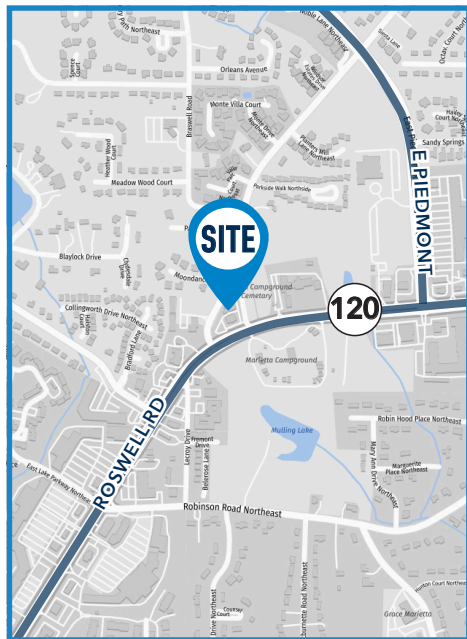

FOR LEASE
±106 - 6,655 SF

2265 ROSWELL RD

Office
Marietta, GA
30062

OVERVIEW:

- » 2nd floor: ±106 SF - ±149 SF executive suites
- » 4th floor: ±3,128 SF - ±6,655 SF
- » Newly renovated lobby and common areas
- » Complimentary coffee bar
- » New restrooms
- » Divisible suites
- » Four story office building
- » Building signage opportunity
- » Located along amenity-rich corridor including Starbucks, Wendy's, Crunch Fitness, Aldi, Mezza Luna, Kroger, and more
- » 2.5 miles from I-75