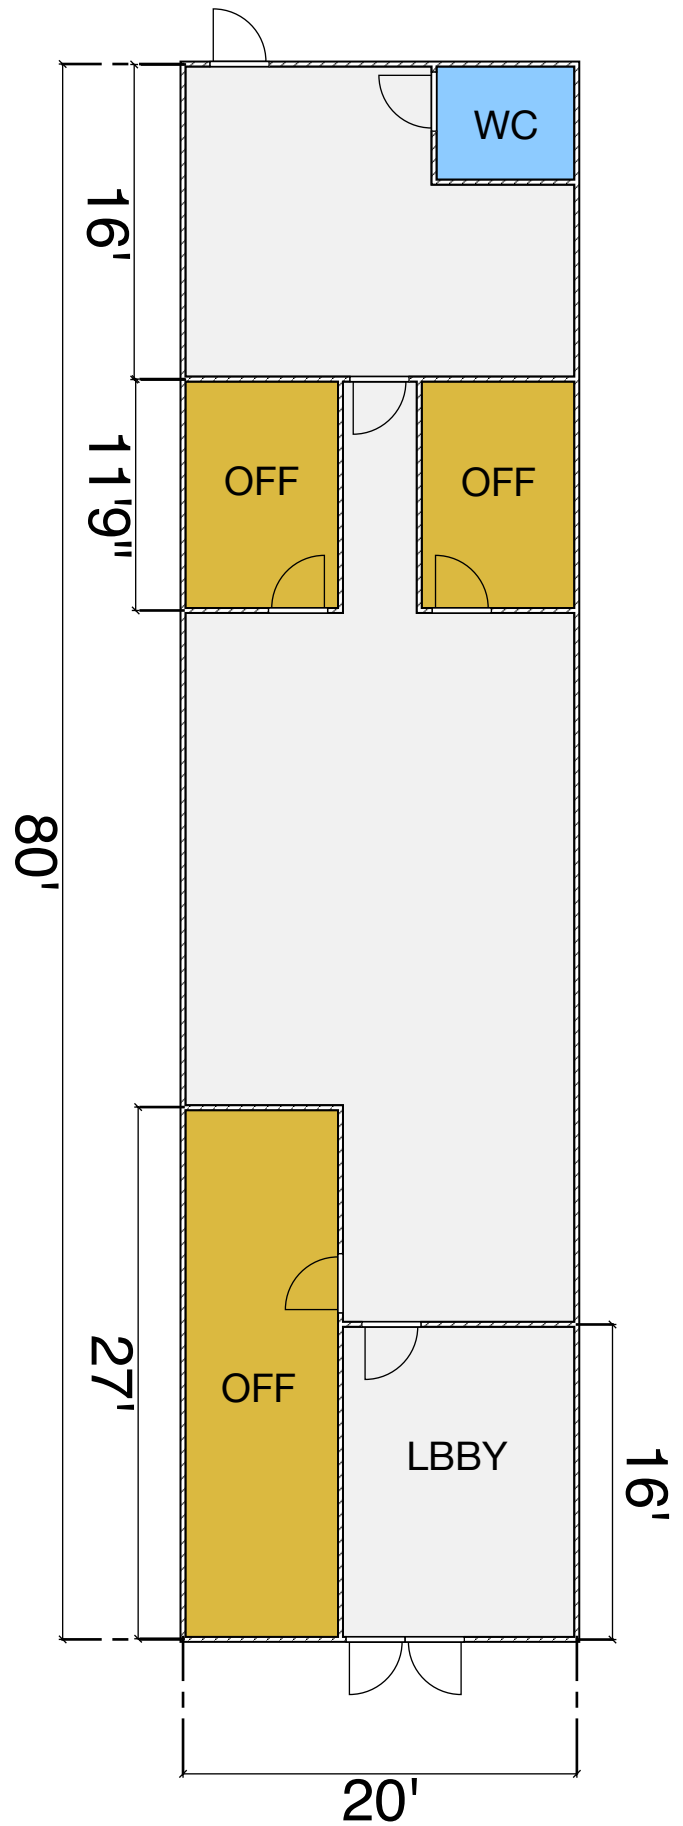

SUITE 4: 1,600 SF

562 WYLIE RD SE
MARIETTA, GA 30067

No warranty expressed or implied has been made as to the accuracy of this information.
No liability assumed for errors or omissions.