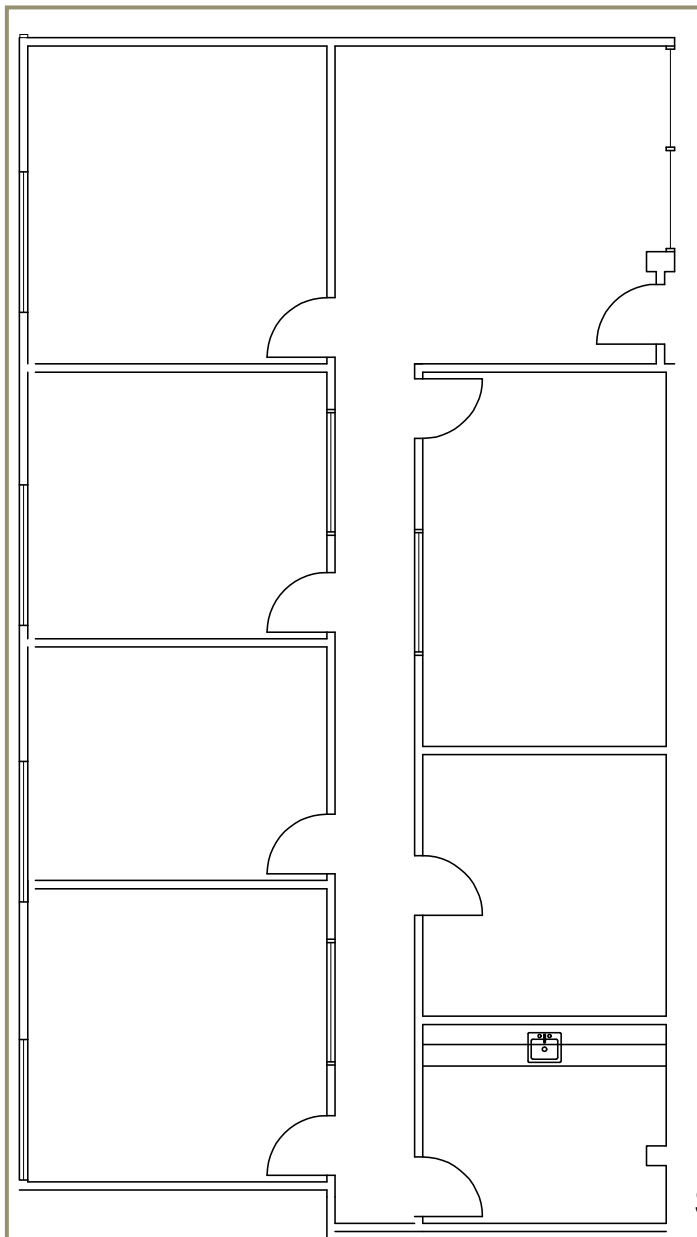

SUITE 201

4110 Rio Bravo Drive, EL PASO-WEST/CENTRAL

**IMMEDIATELY
AVAILABLE FOR LEASE
APPROX. 2,253 RSF
PROFESSIONAL OFFICE**

LARGE OPEN OFFICE

- Large Open Reception with Work Area
- Five Private Offices
- Large Conference/Multi-Use Room
- Large Windows and Great View
- Additional Break Room with Sink
- Centrally Located, Accessible by Main Entrance Stairs and Short Distance from Elevator and Restrooms