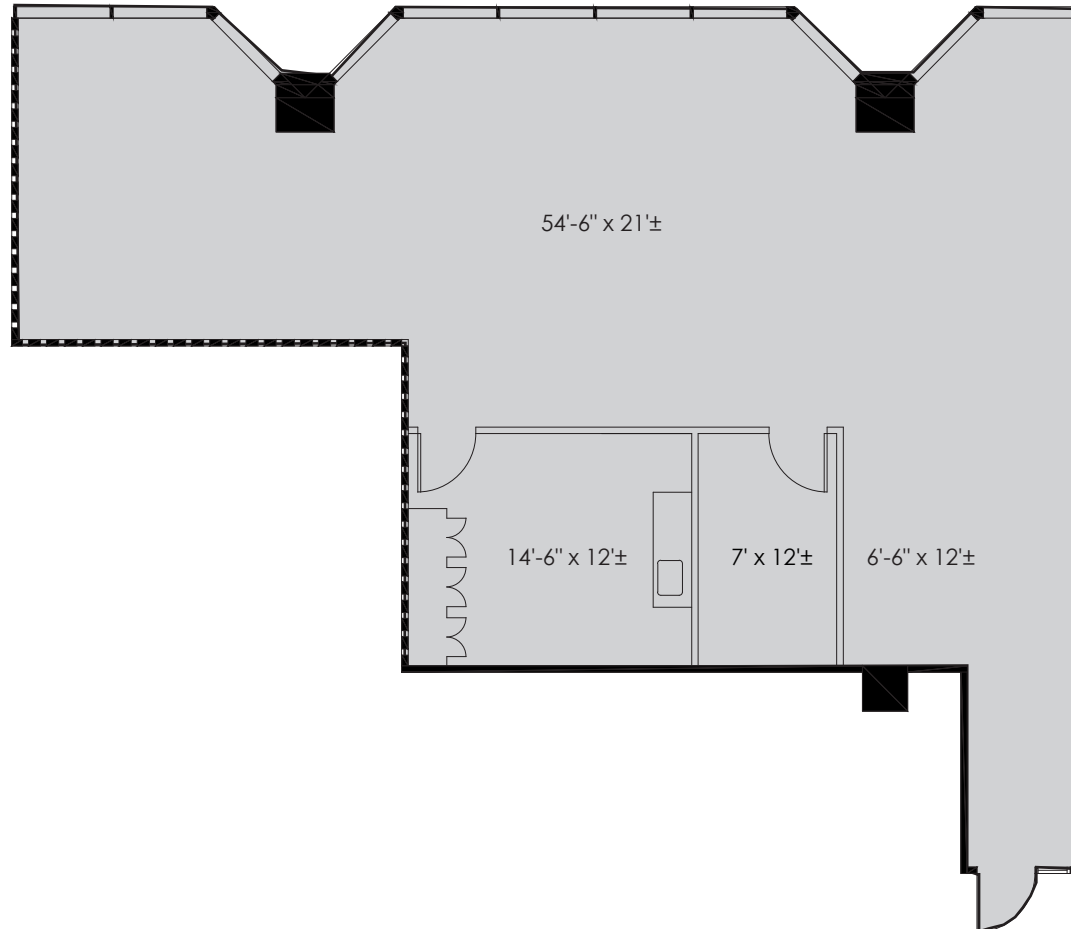

COLLINS
PLAZA

SUITE 207 | 1,746 RSF

FOR INFORMATION
CONTACT:

ERIC DELL
SENIOR ASSOCIATE
+1 214 208 2121
eric.dell@cbre.com

RICK RENSI
SENIOR VICE PRESIDENT
+1 214 979 6352
rick.rensi@cbre.com

CBRE