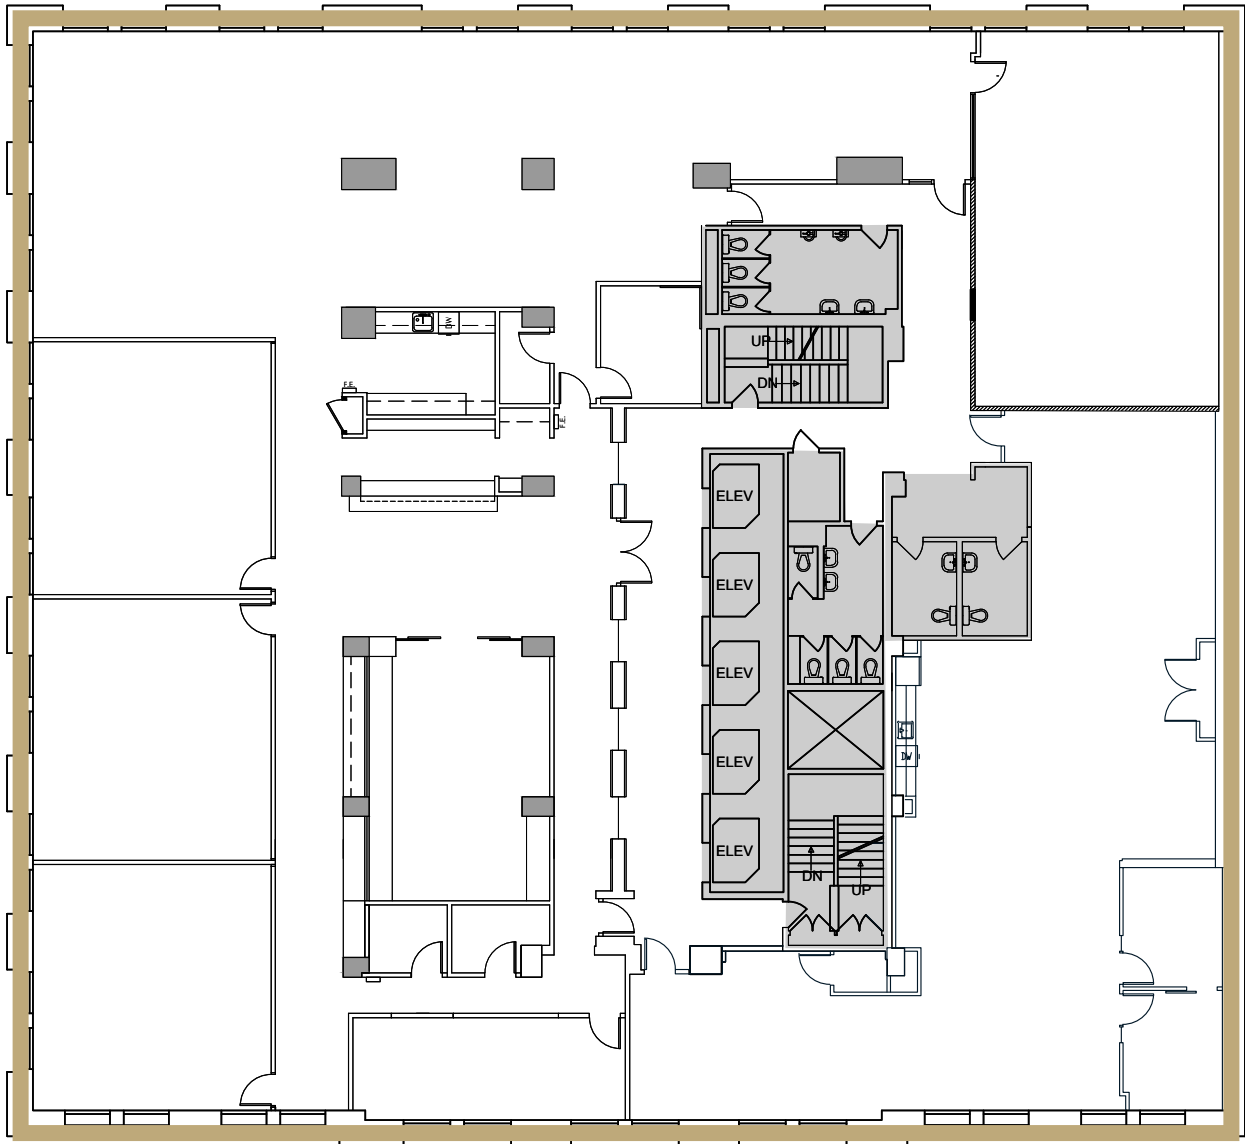

# SEATTLE TOWER

1218 3RD AVENUE · SEATTLE, WA 98101

# FLOOR 3

13,097 RSF

Available 3/1/2026

**CLEITA HARVEY**  
+1 206 607 1794  
cleita.harvey@jll.com

**TIM JONES**  
+1 206 971 7011  
tim.jones@jll.com