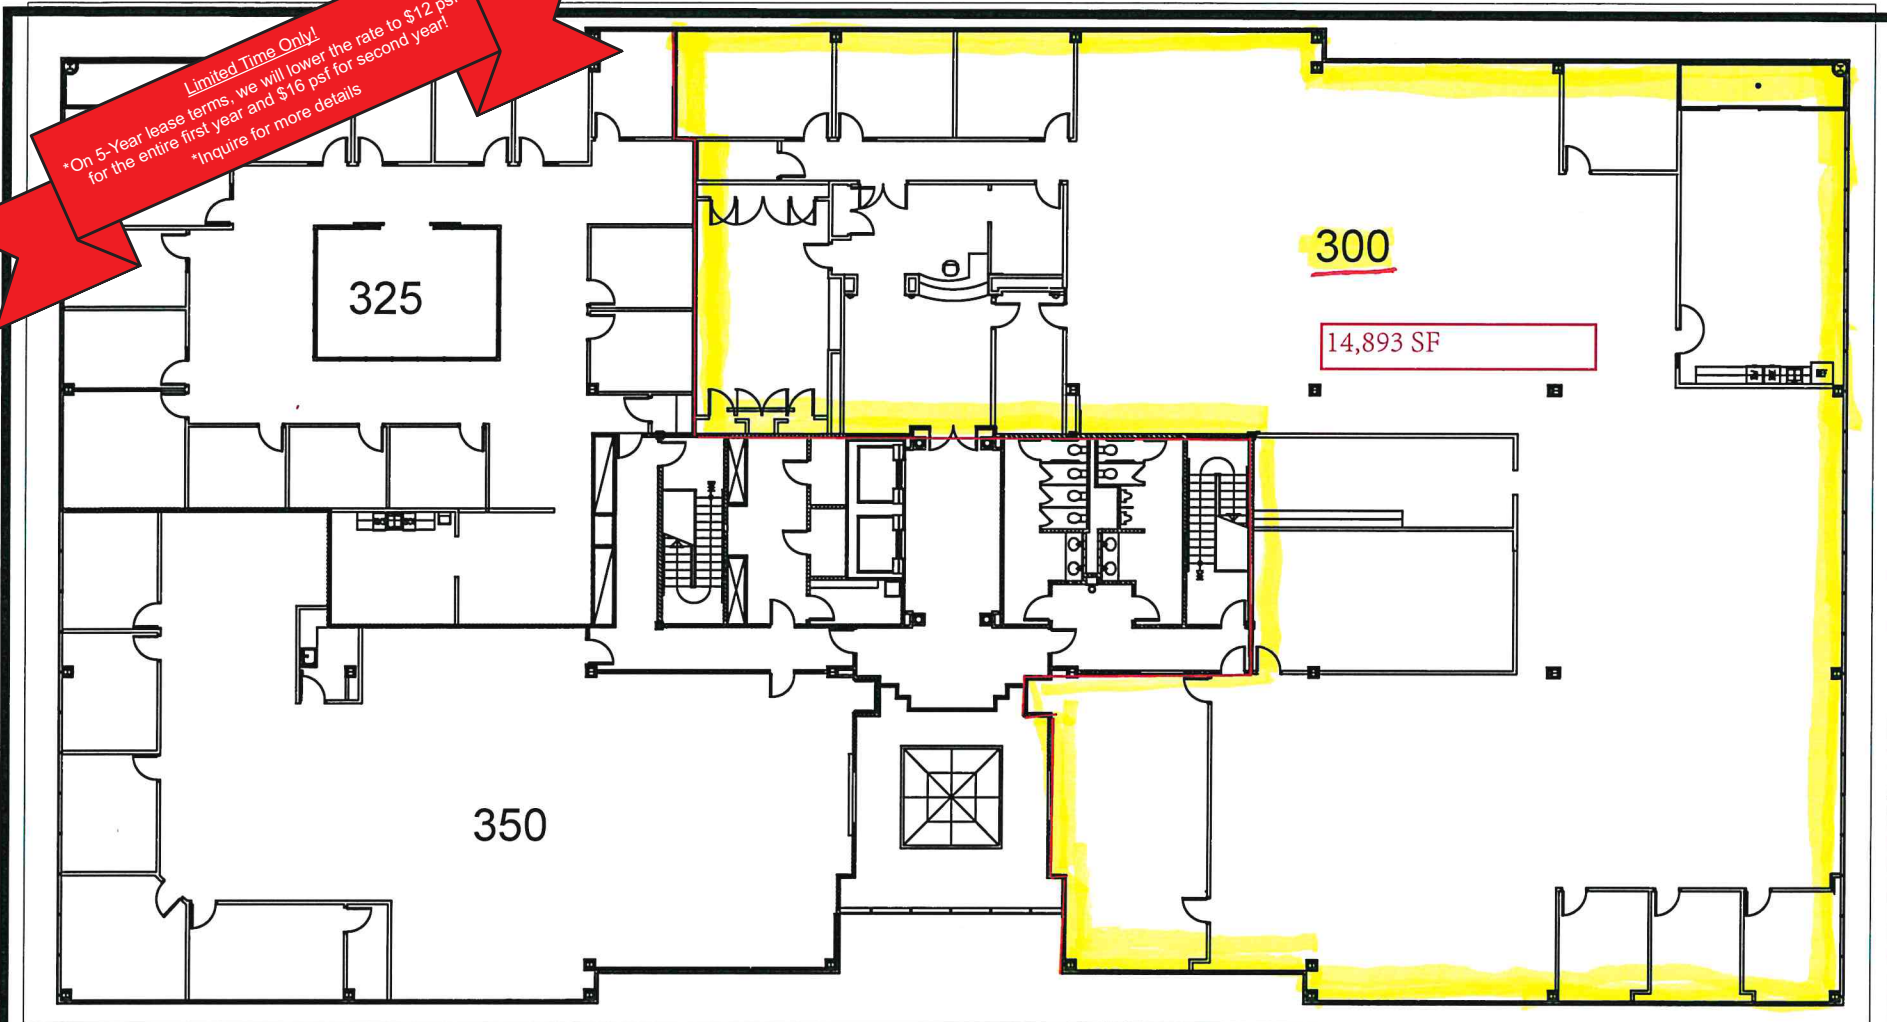

Limited Time Only!
*On 5-Year lease terms, we will lower the rate to \$12 psf for the entire first year and \$16 psf for second year.
*Inquire for more details

ENTIRE 3RD FLR--25,411 RSF

SCALE: N.T.S.

655 ENGINEERING DRIVE