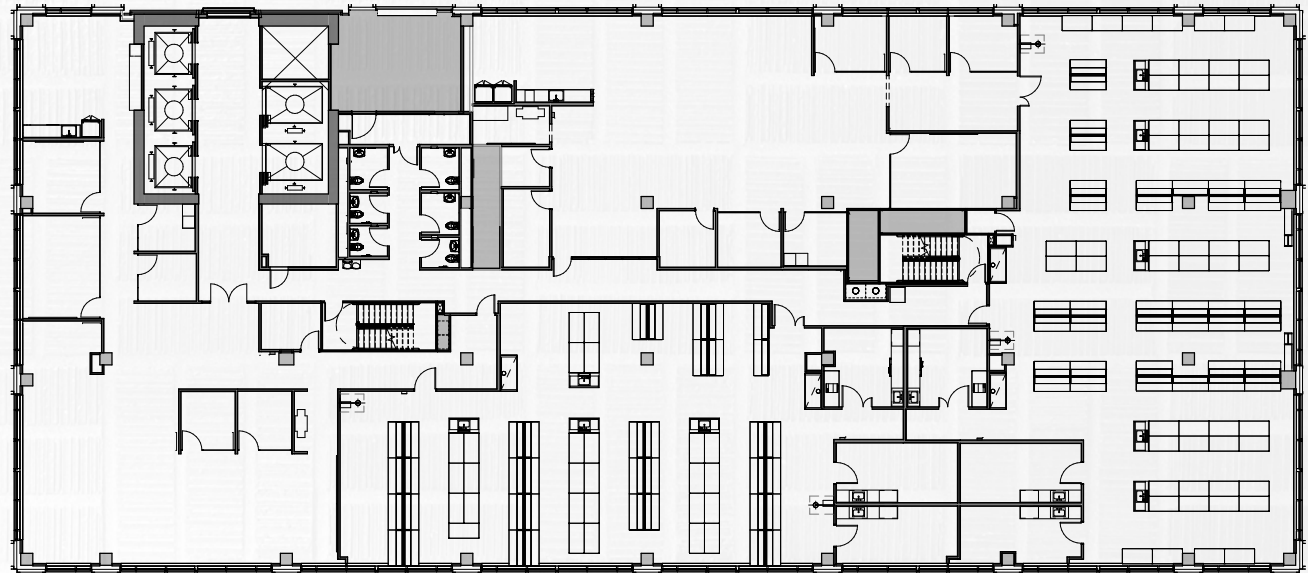

DEXTER YARD

SOUTH TOWER

LAB

LEVEL 7

SINGLE TENANT

± 23,000 SF

DEXTER AVE N

VALLEY STREET

8TH AVE N

VIEWS OF THE
SPACE NEEDLE

VIEWS OF
LAKE UNION

JOE GOWAN

Senior Managing Director

206 607 1738

joe.gowan@jll.com

BAILEY AGGEN

Senior Associate

206 607 1717

bailey.aggen@jll.com

A BioMed Realty property

DEXTERYARD.COM