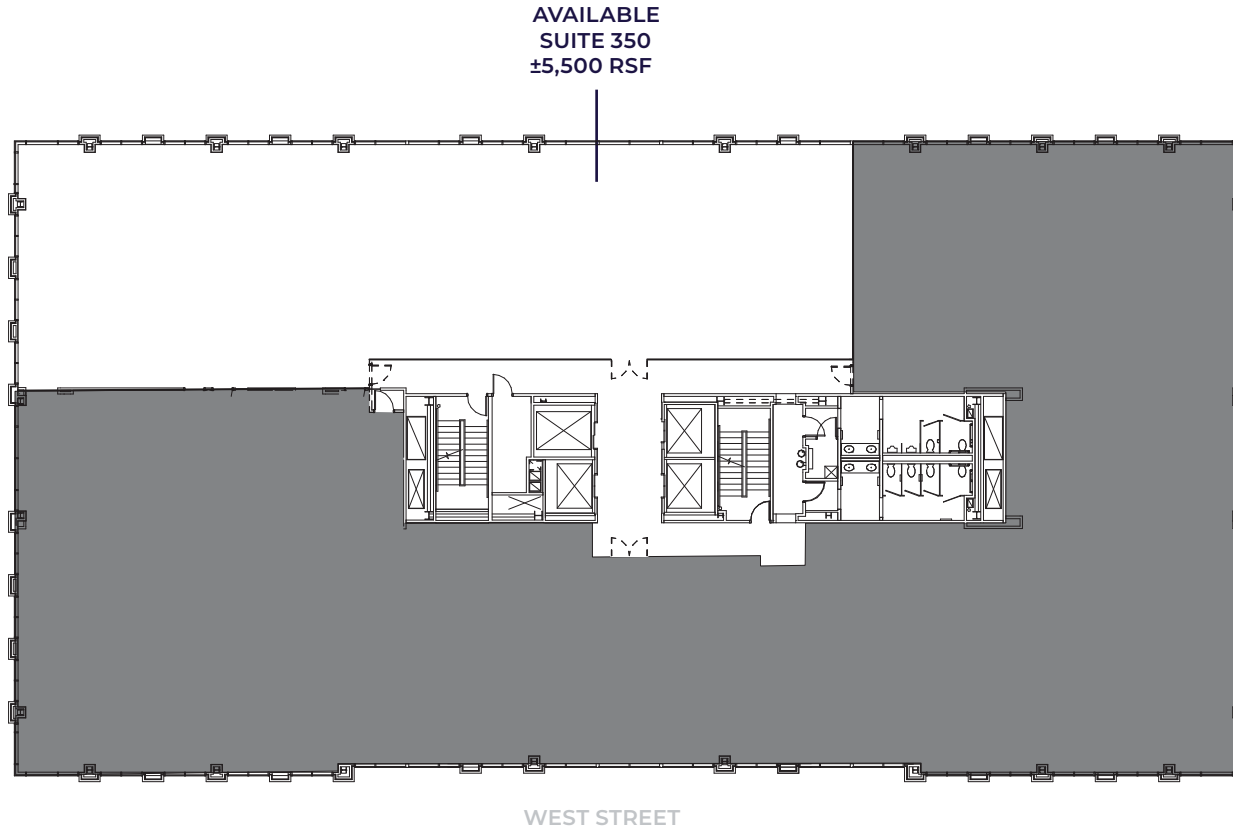

250 WEST STREET

FLOOR 3 | SUITE 350

±5,500 RSF

ARENA • DISTRICT

DOWNTOWN COLUMBUS

ARENA DISTRICT | 250 WEST STREET

ARENA DISTRICT LOCATION

DEVELOPER