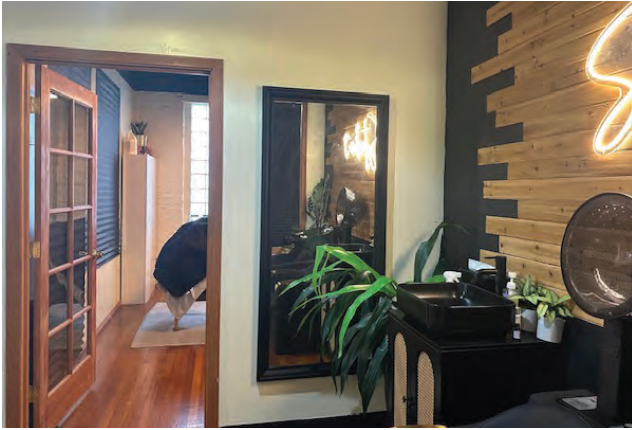

HISTORIC 130Central

Suite 301 - 1,482 RSF

SHARED BALCONY

Lucinda Bliss
Direct: (602) 241-0006
lucinda.bliss@orionprop.com

www.orionprop.com