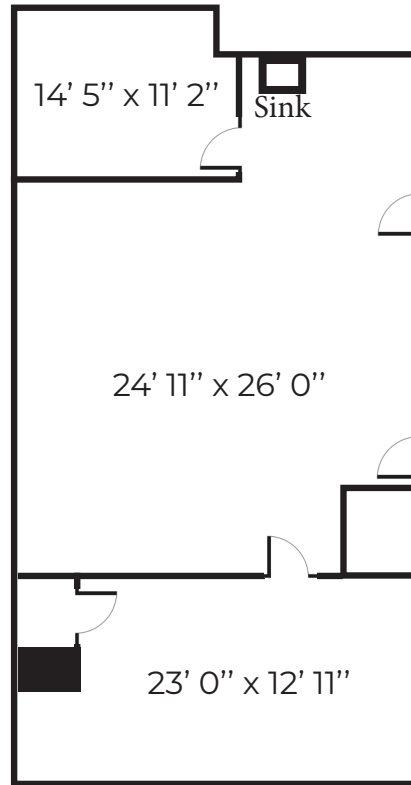

HISTORIC 130Central

Suite 301 - 1,482 RSF

SHARED BALCONY

Lucinda Bliss
Direct: (602) 241-0006
lucinda.bliss@orionprop.com

www.orionprop.com