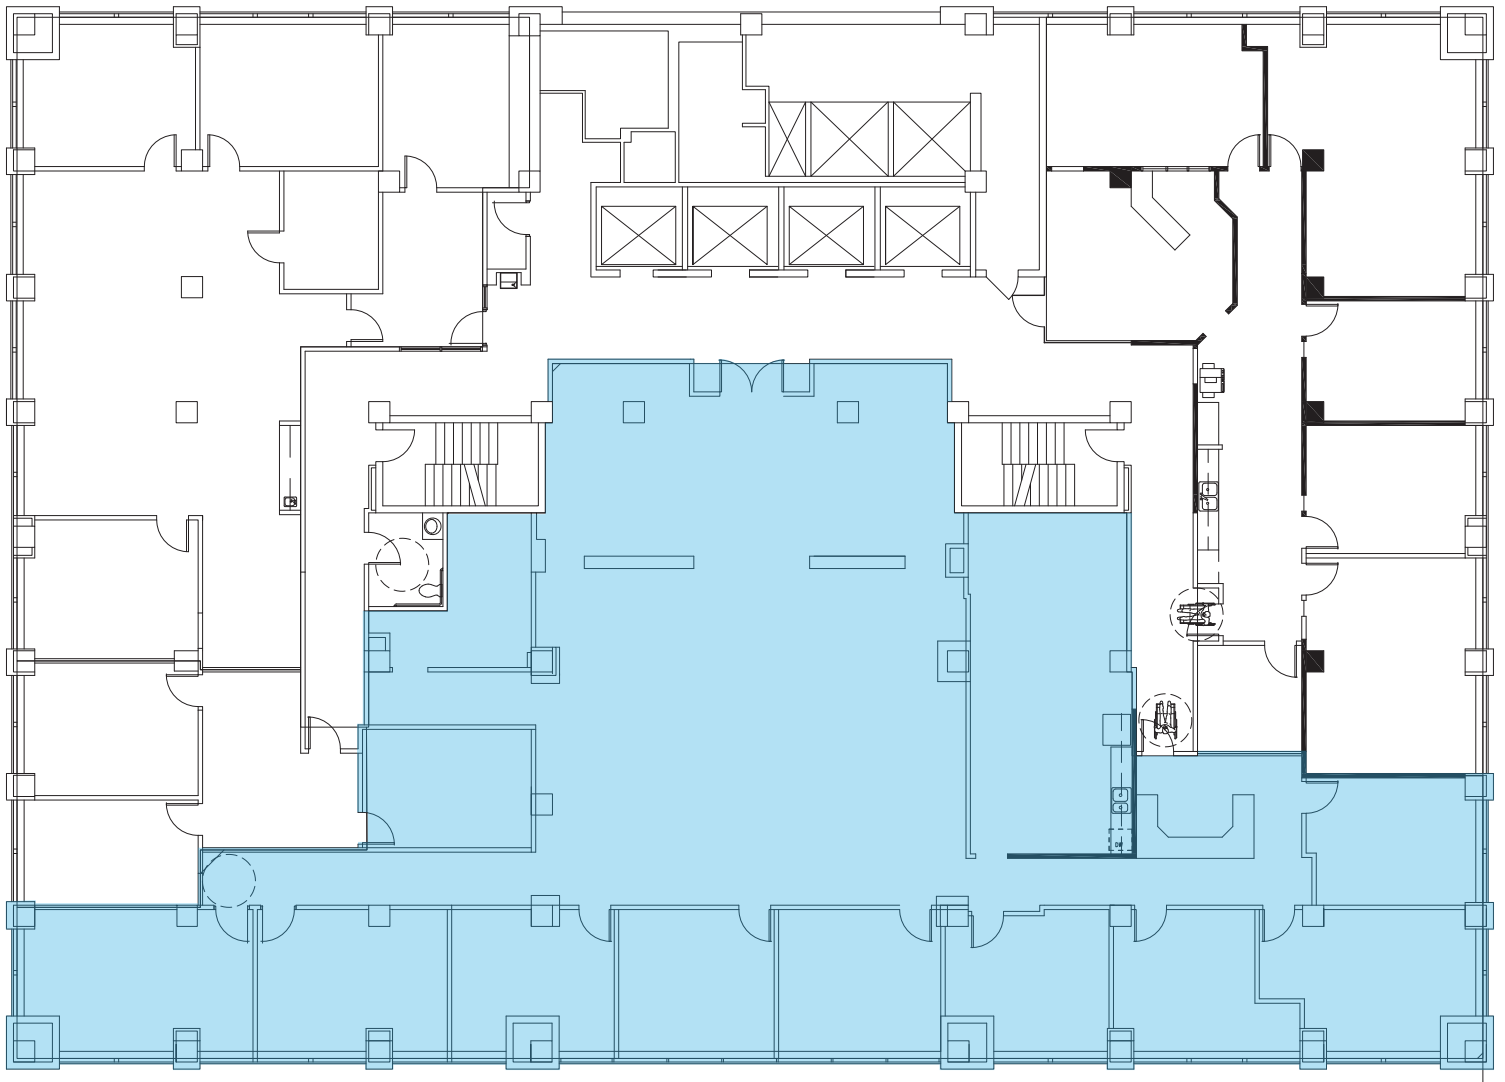

Suite 901
6,564 RSF

Call Matt Ralls at **405.842.0100**

mralls@wiginprop.com | wiginprop.com