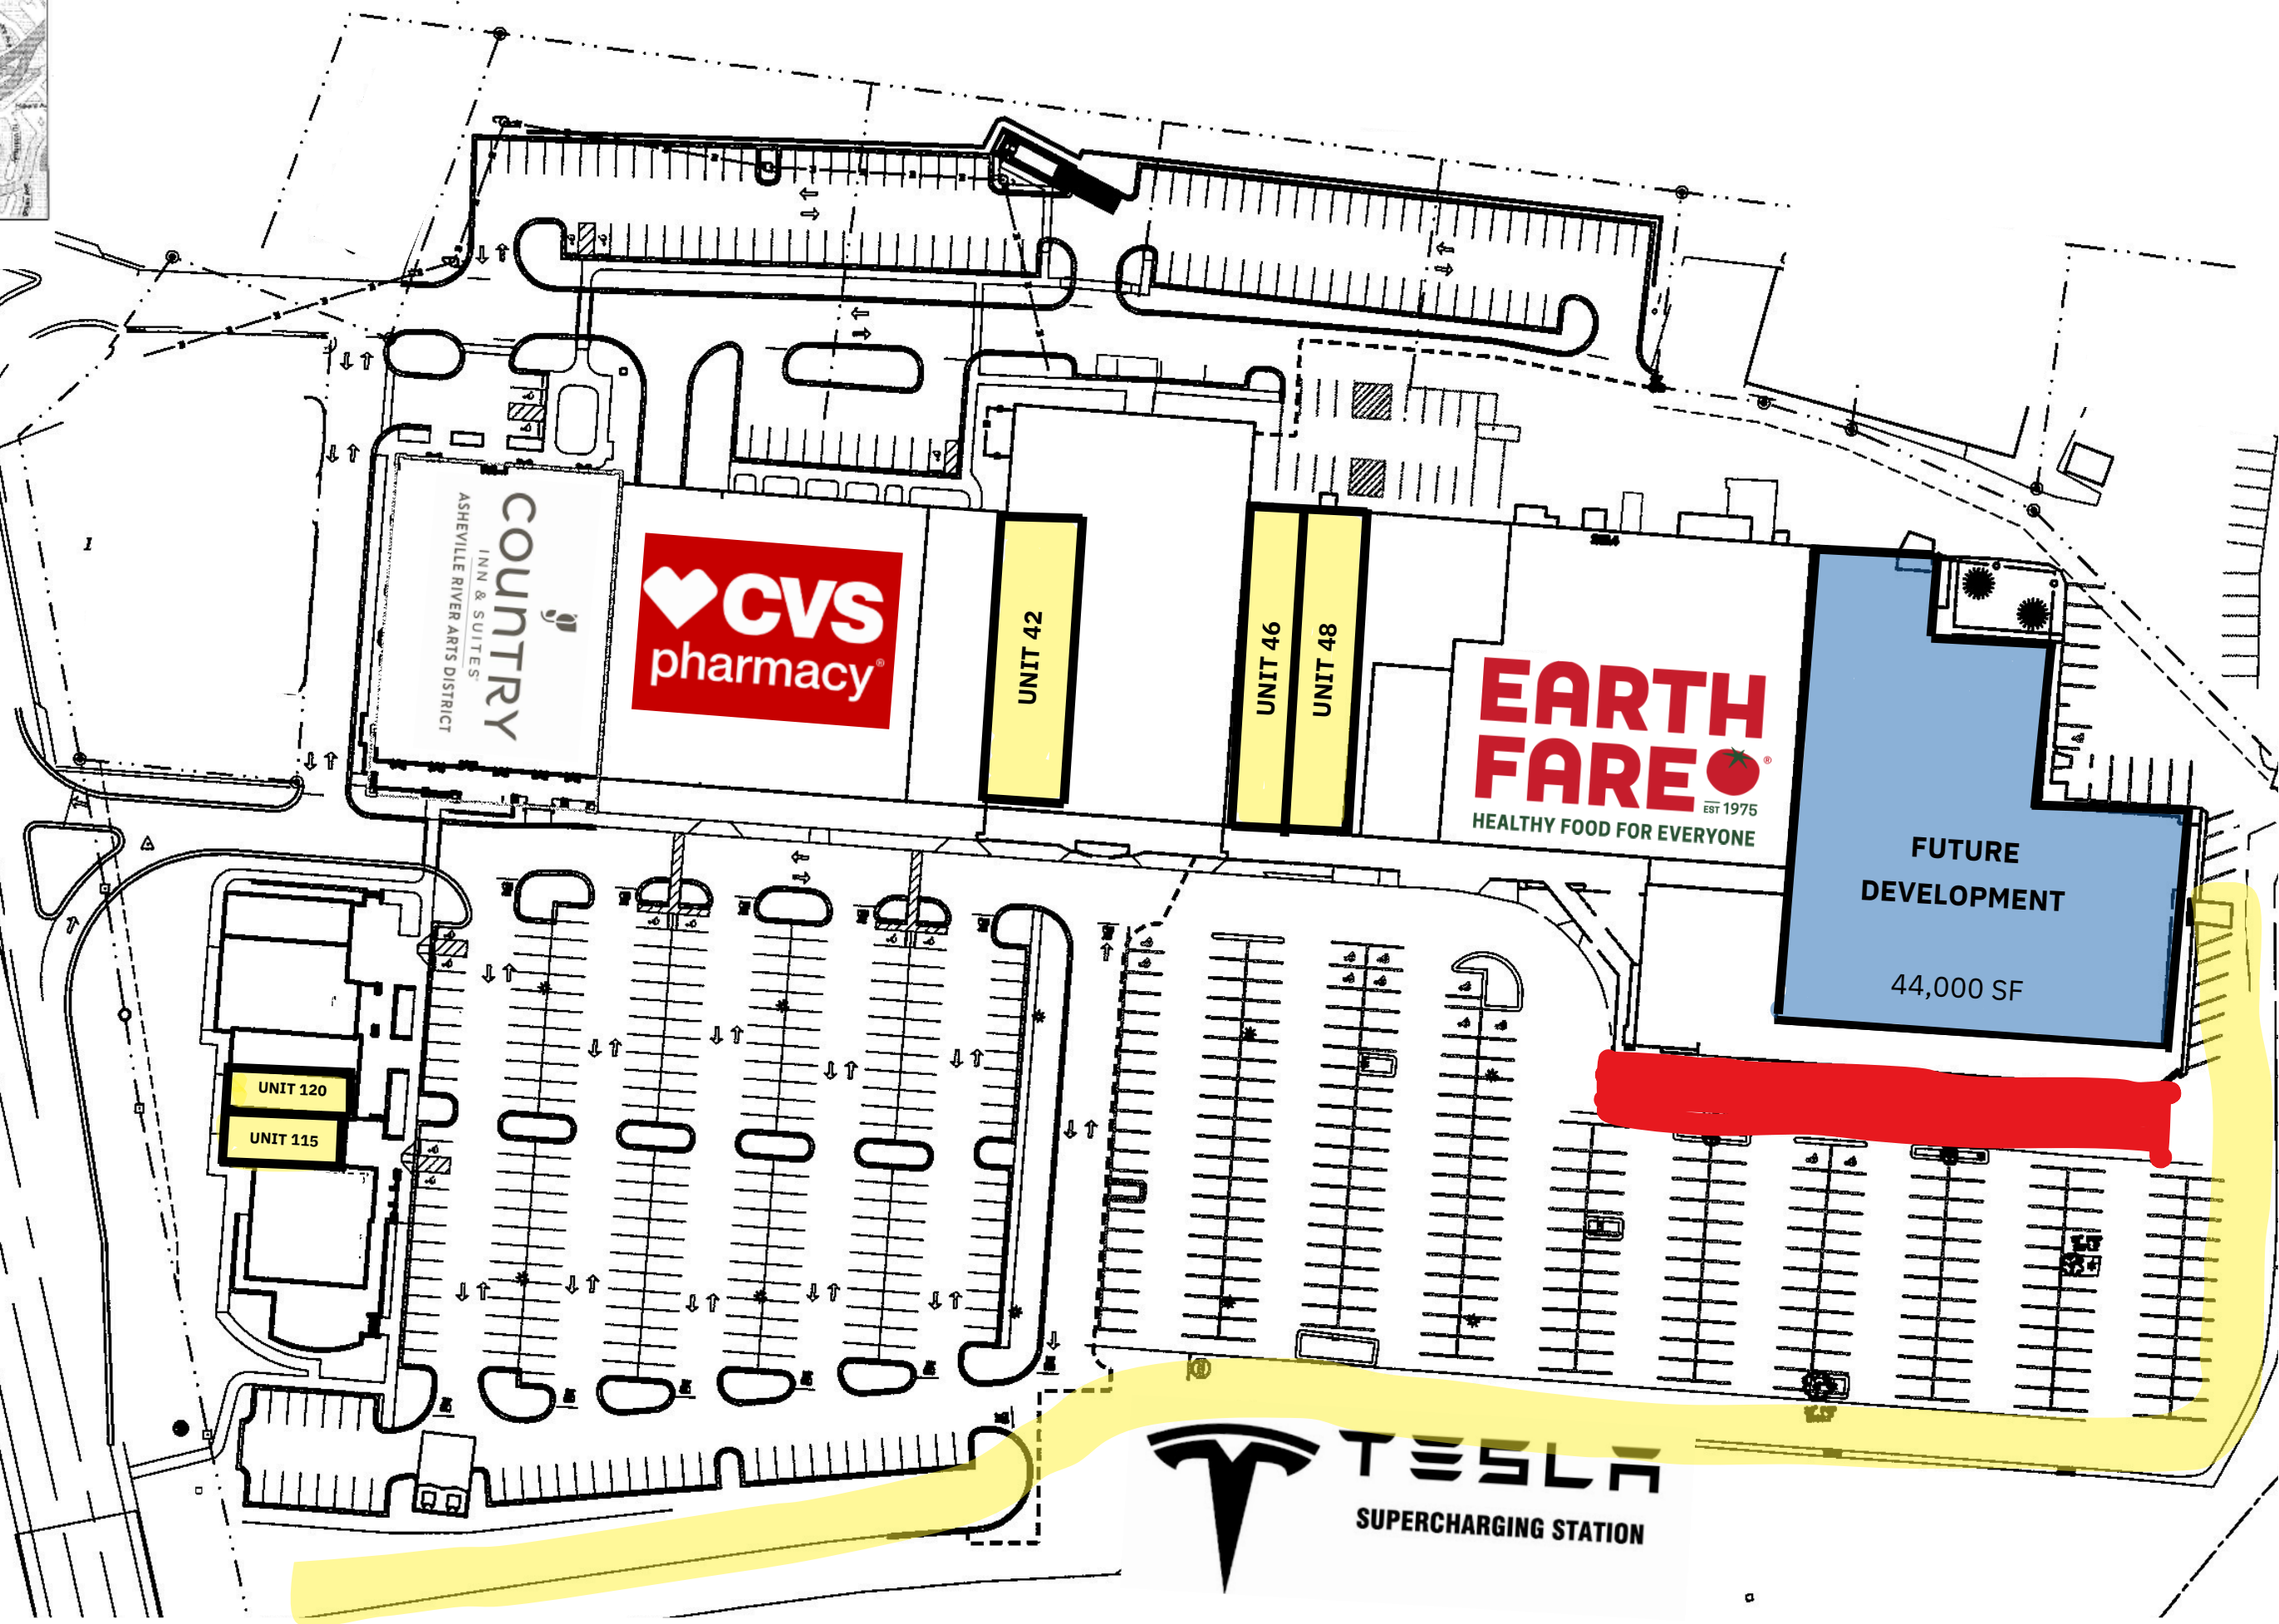

VICINITY MAP - N.T.S.

COUNTRY
INN & SUITES
ASHEVILLE RIVER ARTS DISTRICT

CVS
pharmacy

UNIT 42

UNIT 46

UNIT 48

EARTH FARE
EST 1975
HEALTHY FOOD FOR EVERYONE

FUTURE DEVELOPMENT
44,000 SF

UNIT 120
UNIT 115

TESLA
SUPERCHARGING STATION