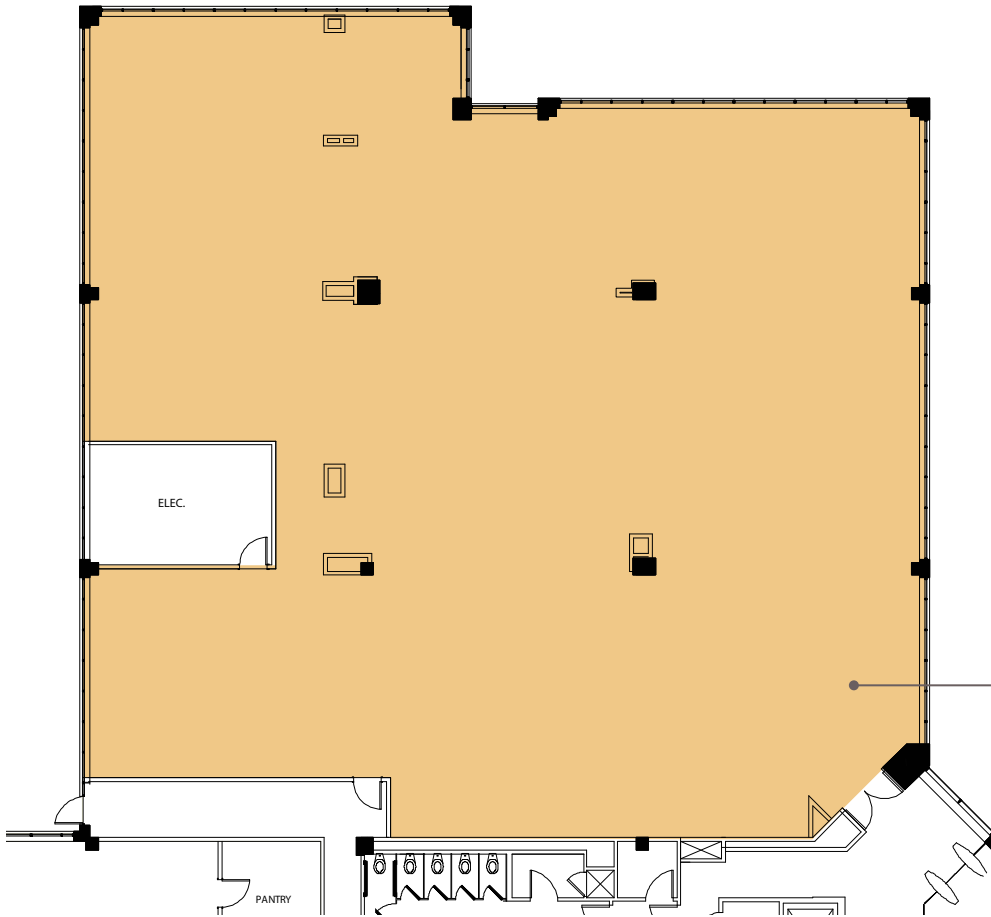

CHESTERBROOK

965

CHESTERBROOK BLVD

First Floor Availabilities

SUITE 100
7,986 SF

JLL | Jones Lang LaSalle Brokerage, Inc.
550 Swedesford Road, Suite 260
Wayne, PA 19087

Doug Newbert
610.249.2273
doug.newbert@jll.com