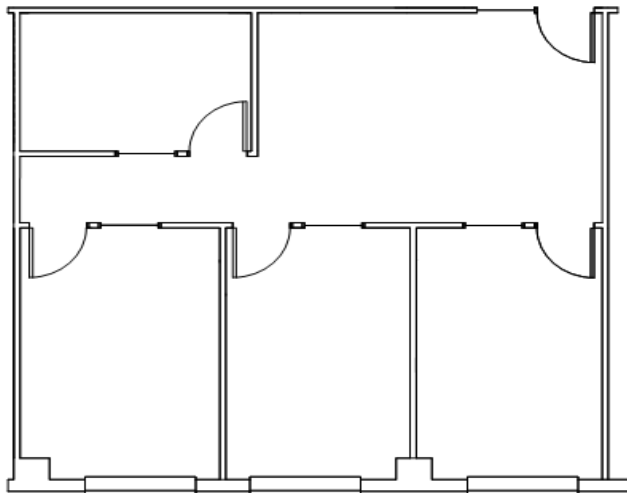

SUITE 606

983 RSF

KEY PLAN

LEAH MASSON

Senior Director
+1 206 215 9803
leah.masson@cushwake.com

BRANDON BURMEISTER

Senior Director
+1 206 215 9702
brandon.burmeister@cushwake.com