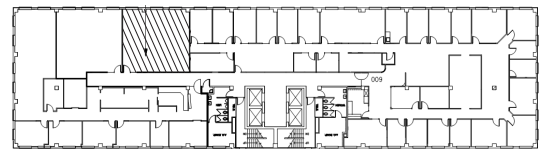

SUITE 606

983 RSF

KEY PLAN

LEAH MASSON

Senior Director
+1 206 215 9803
leah.masson@cushwake.com

BRANDON BURMEISTER

Senior Director
+1 206 215 9702
brandon.burmeister@cushwake.com