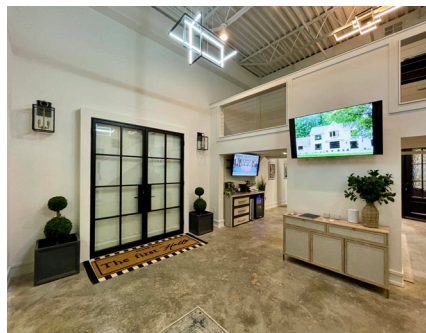

Suite 575

1,219 sf

Miami Circle Design District
690 Miami Circle
Atlanta, Georgia 30324

*Floor plan not to scale. Sizes & dimensions are approximate and actual may vary.

**For further
information**

Rick Nash
Principal
+1 404 444 0179

Chris Godfrey
Principal
+1 678 697 3064

Monica Speak
Vice President
+1 404 454 1904

Benjamin Yim
+1 678 777 0275

**AVISON
YOUNG**