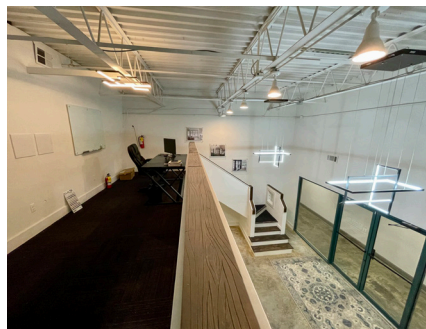

Suite 575

1,219 sf

Miami Circle Design District
690 Miami Circle
Atlanta, Georgia 30324

*Floor plan not to scale. Sizes & dimensions are approximate and actual may vary.

**For further
information**

Rick Nash
Principal
+1 404 444 0179

Chris Godfrey
Principal
+1 678 697 3064

Monica Speak
Vice President
+1 404 454 1904

Benjamin Yim
+1 678 777 0275

**AVISON
YOUNG**