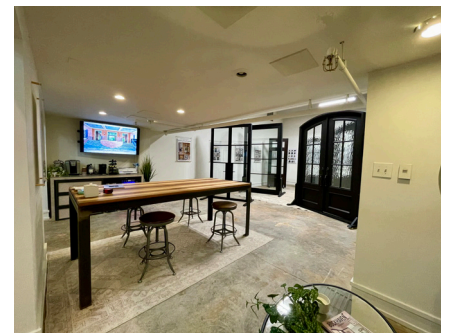

Suite 575

1,219 sf

Miami Circle Design District
690 Miami Circle
Atlanta, Georgia 30324

*Floor plan not to scale. Sizes & dimensions are approximate and actual may vary.

**For further
information**

Rick Nash
Principal
+1 404 444 0179

Chris Godfrey
Principal
+1 678 697 3064

Monica Speak
Vice President
+1 404 454 1904

Benjamin Yim
+1 678 777 0275

**AVISON
YOUNG**