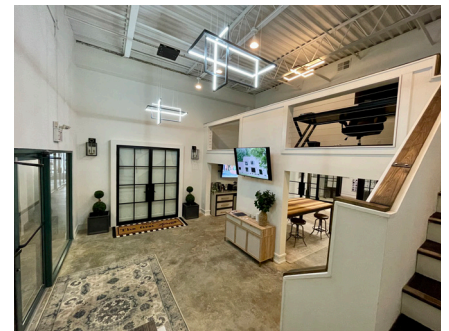

Suite 575

1,219 sf

Miami Circle Design District
690 Miami Circle
Atlanta, Georgia 30324

*Floor plan not to scale. Sizes & dimensions are approximate and actual may vary.

**For further
information**

Rick Nash
Principal
+1 404 444 0179

Chris Godfrey
Principal
+1 678 697 3064

Monica Speak
Vice President
+1 404 454 1904

Benjamin Yim
+1 678 777 0275

**AVISON
YOUNG**