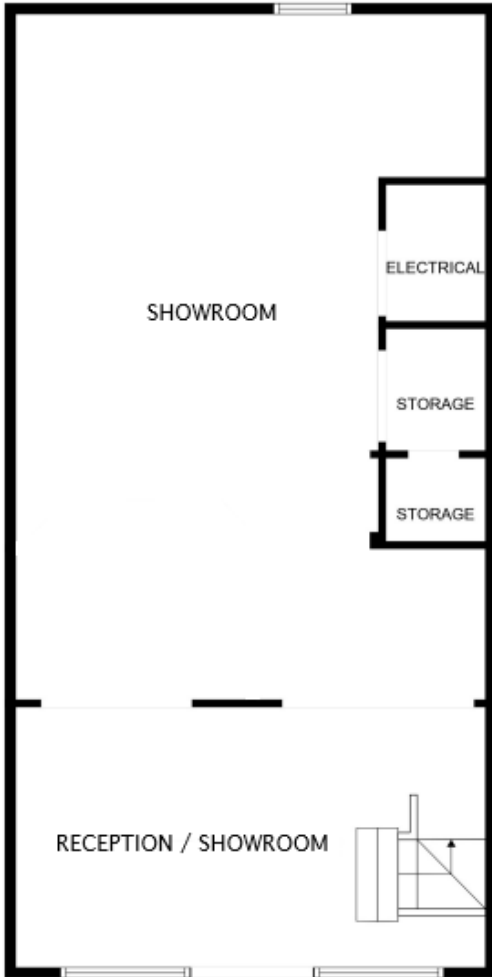

Suite 575

1,219 sf

Miami Circle Design District
690 Miami Circle
Atlanta, Georgia 30324

*Floor plan not to scale. Sizes & dimensions are approximate and actual may vary.

**For further
information**

Rick Nash
Principal
+1 404 444 0179

Chris Godfrey
Principal
+1 678 697 3064

Monica Speak
Vice President
+1 404 454 1904

Benjamin Yim
+1 678 777 0275

**AVISON
YOUNG**