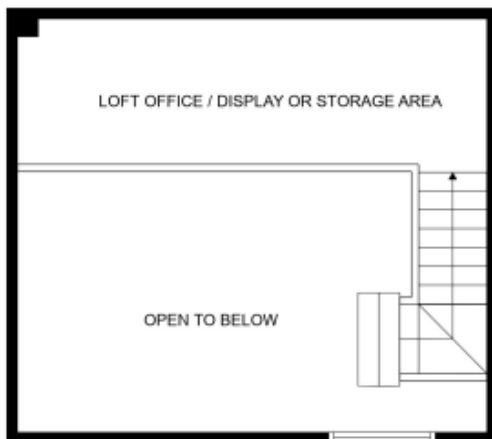

Suite 575

1,219 sf

Miami Circle Design District
690 Miami Circle
Atlanta, Georgia 30324

*Floor plan not to scale. Sizes & dimensions are approximate and actual may vary.

**For further
information**

Rick Nash
Principal
+1 404 444 0179

Chris Godfrey
Principal
+1 678 697 3064

Monica Speak
Vice President
+1 404 454 1904

Benjamin Yim
+1 678 777 0275

**AVISON
YOUNG**