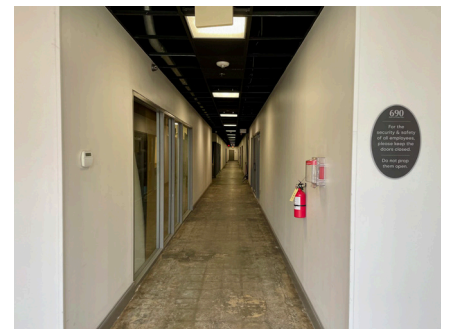

Suite 575

1,219 sf

Miami Circle Design District
690 Miami Circle
Atlanta, Georgia 30324

*Floor plan not to scale. Sizes & dimensions are approximate and actual may vary.

**For further
information**

Rick Nash
Principal
+1 404 444 0179

Chris Godfrey
Principal
+1 678 697 3064

Monica Speak
Vice President
+1 404 454 1904

Benjamin Yim
+1 678 777 0275

**AVISON
YOUNG**