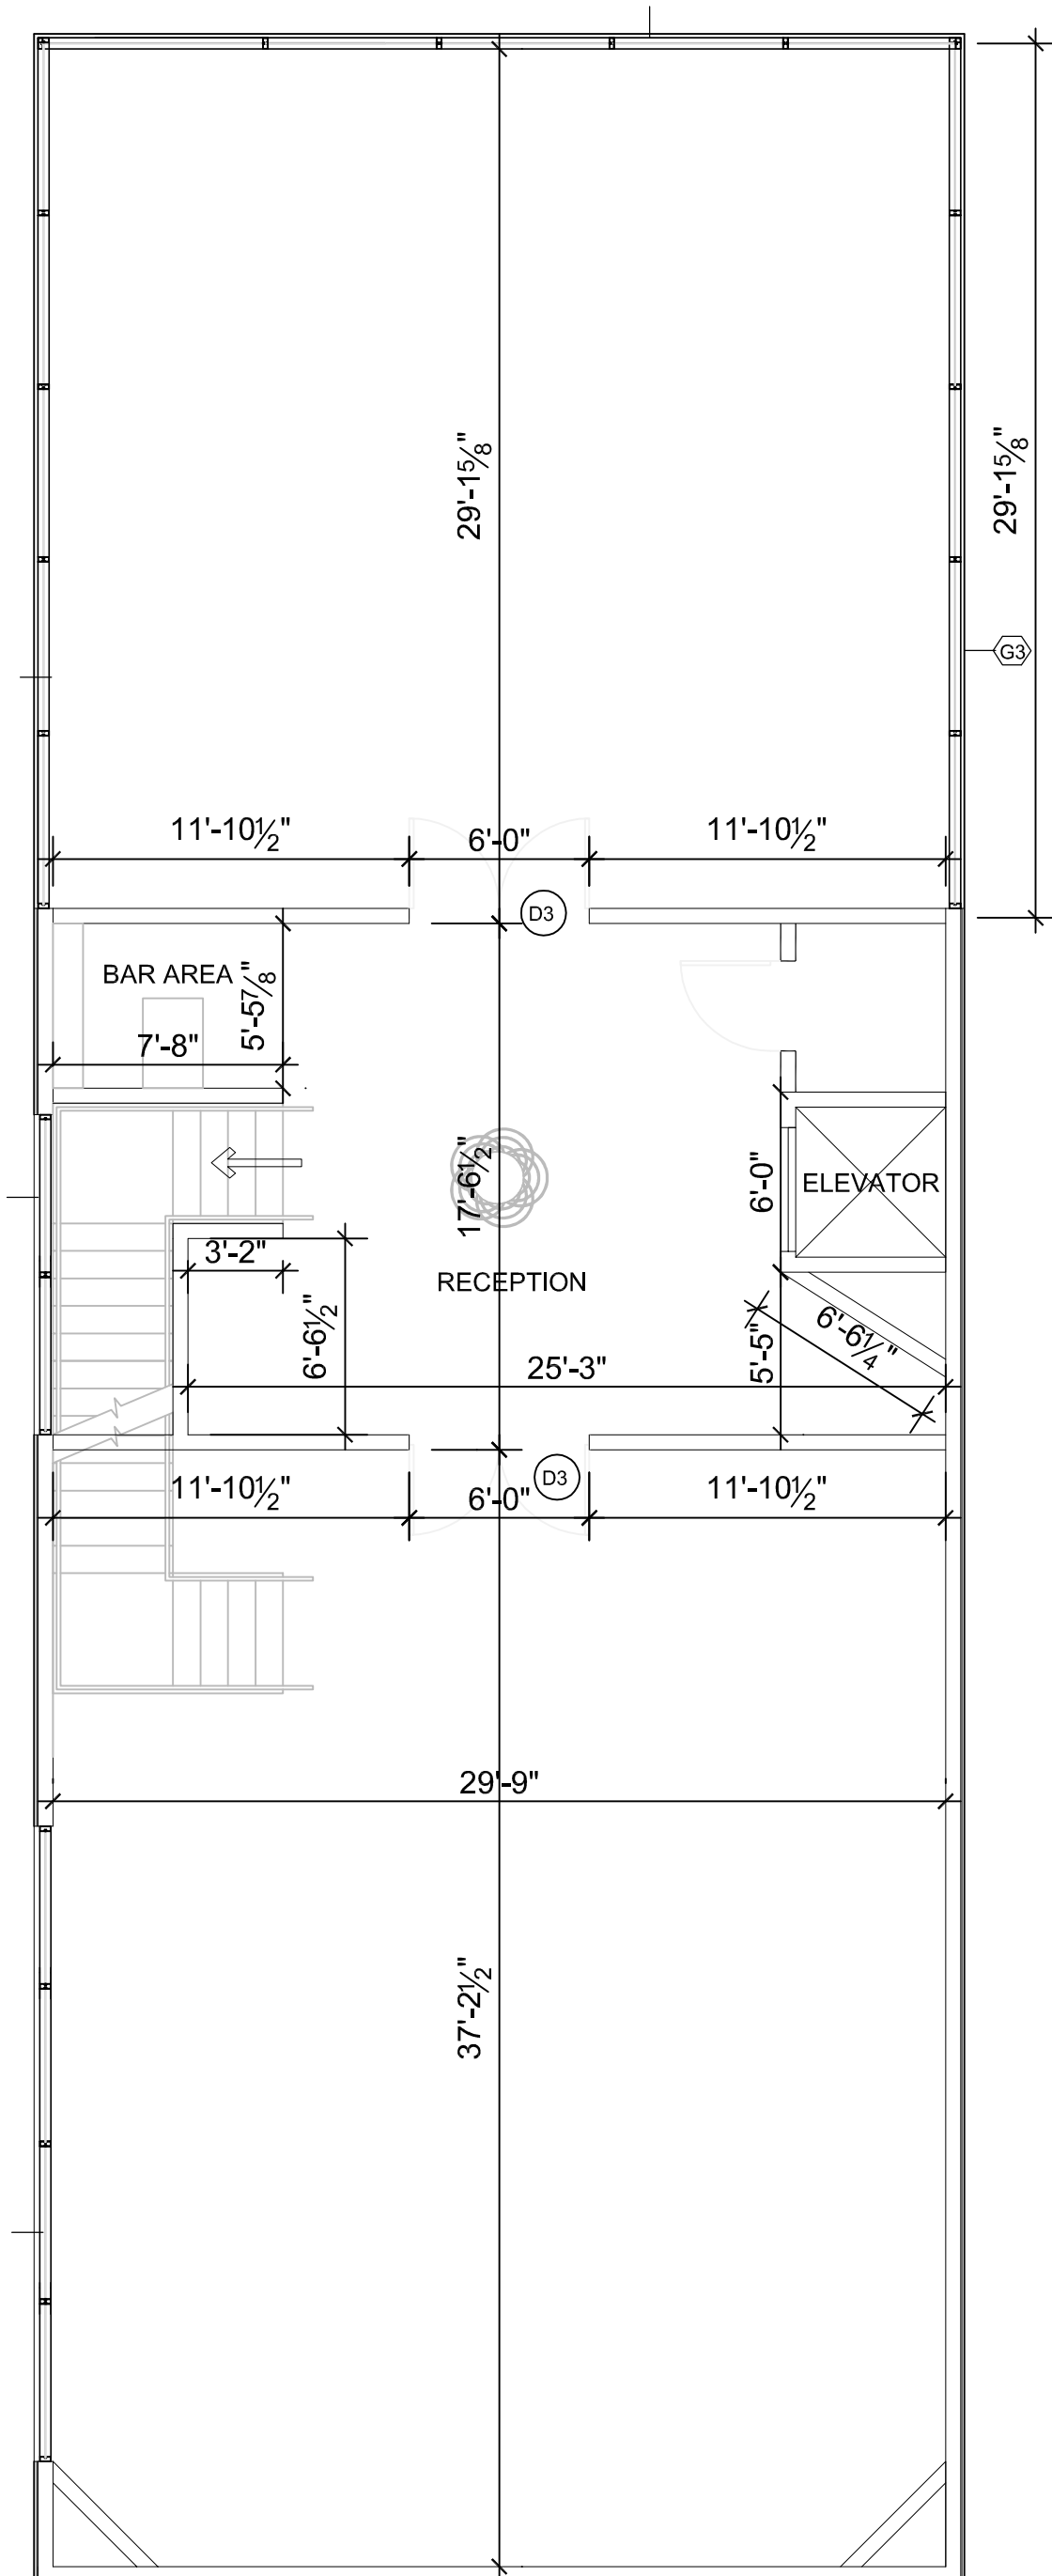

VACANT AREA:
2,610 SF

2nd floor available space
1009 YALE STREET