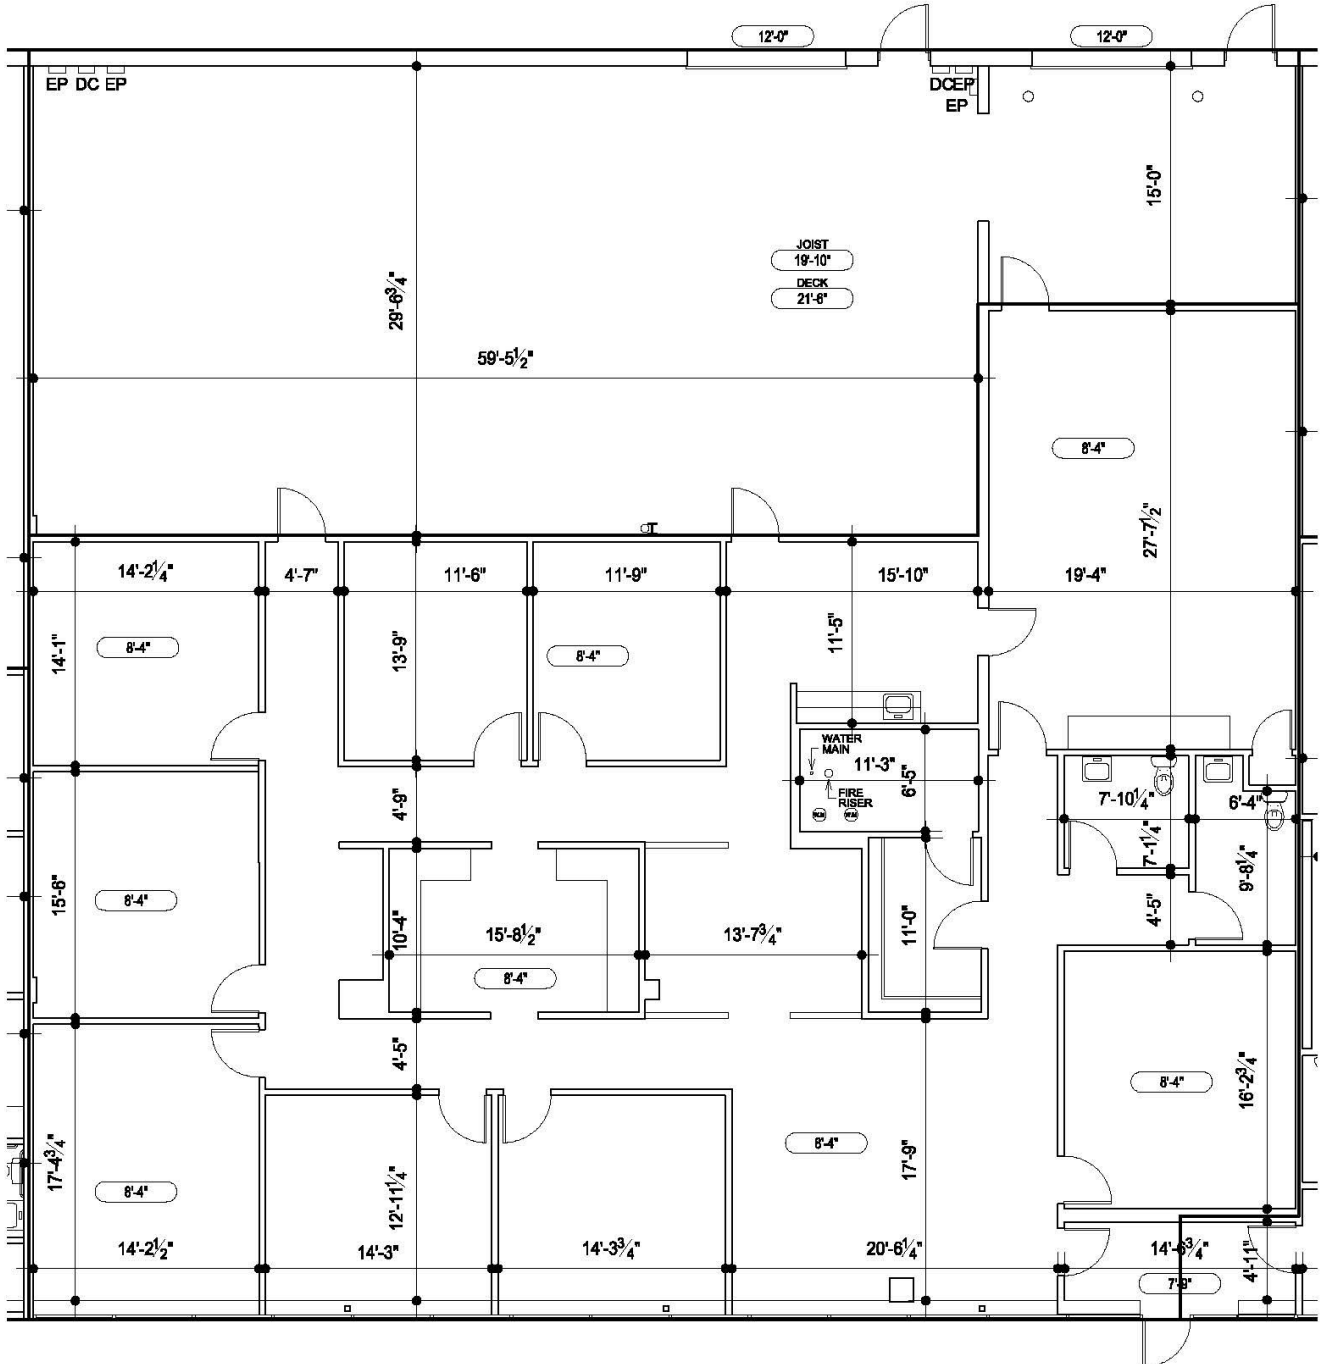

Leased & Managed By:

Location Map

TECHTRON CENTRE
23399 Commerce Drive, Suite B-5
Farmington Hills, MI 48335

6,341 SF AVAILABLE
4,192 SF Office | 2,149 SF Warehouse

www.ari-el.com

29355 Northwestern Hwy., Suite 301, Southfield, MI 48034