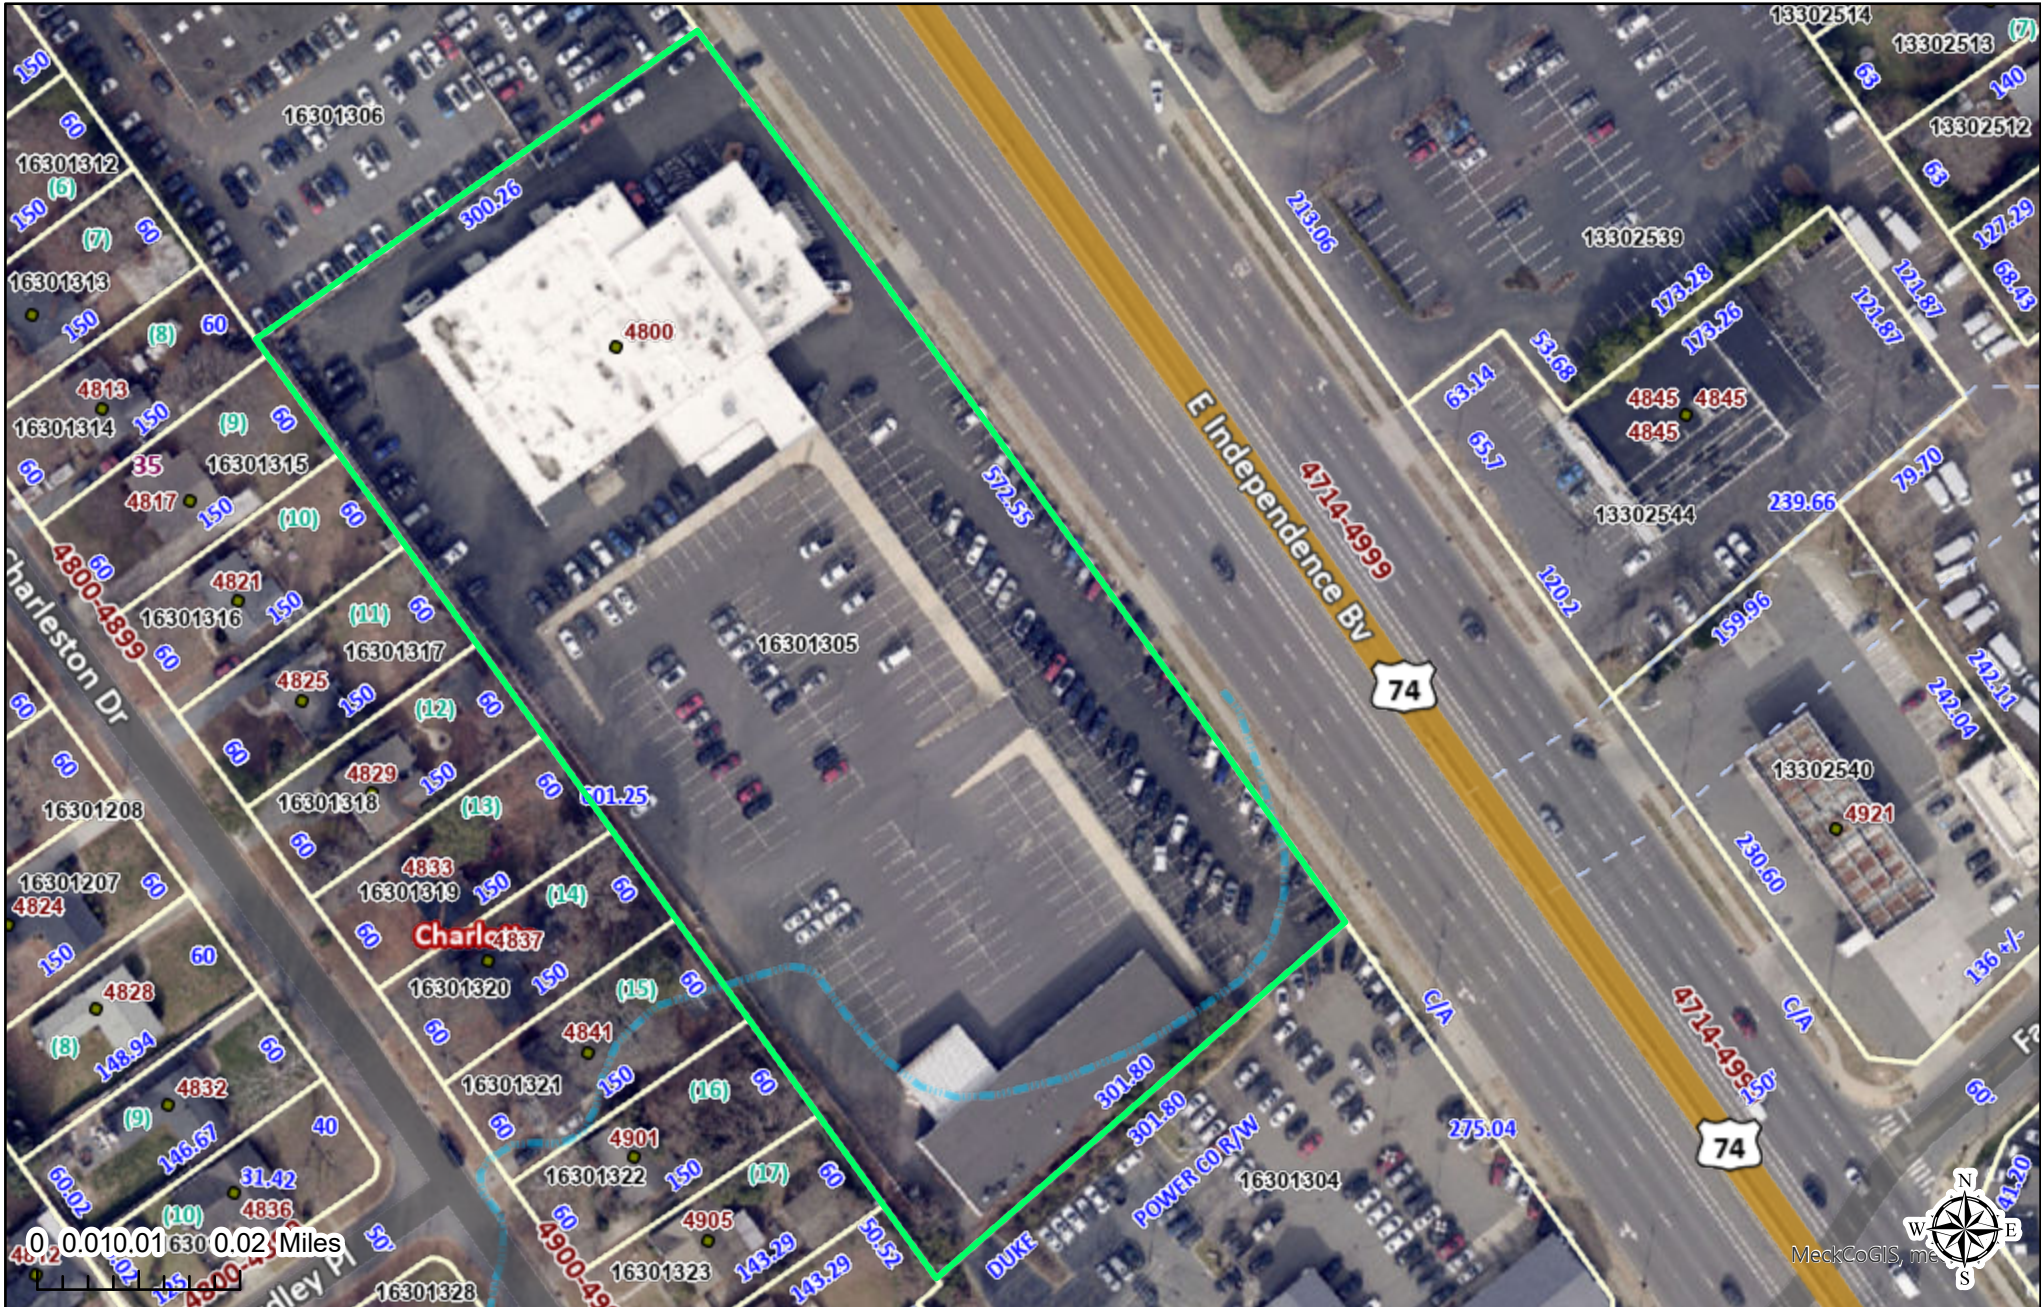

Polaris Map – Mecklenburg County, North Carolina

4800 E Independence Blvd

Date Printed: 1/7/2026 9:47 AM

This map or report is prepared for the inventory of real property within Mecklenburg County and is compiled from recorded deeds, plats, tax maps, surveys, planimetric maps, and other public records and data. Users of this map or report are hereby notified that the aforementioned public primary information sources should be consulted for verification. Mecklenburg County and its mapping contractors assume no legal responsibility for the information contained herein.