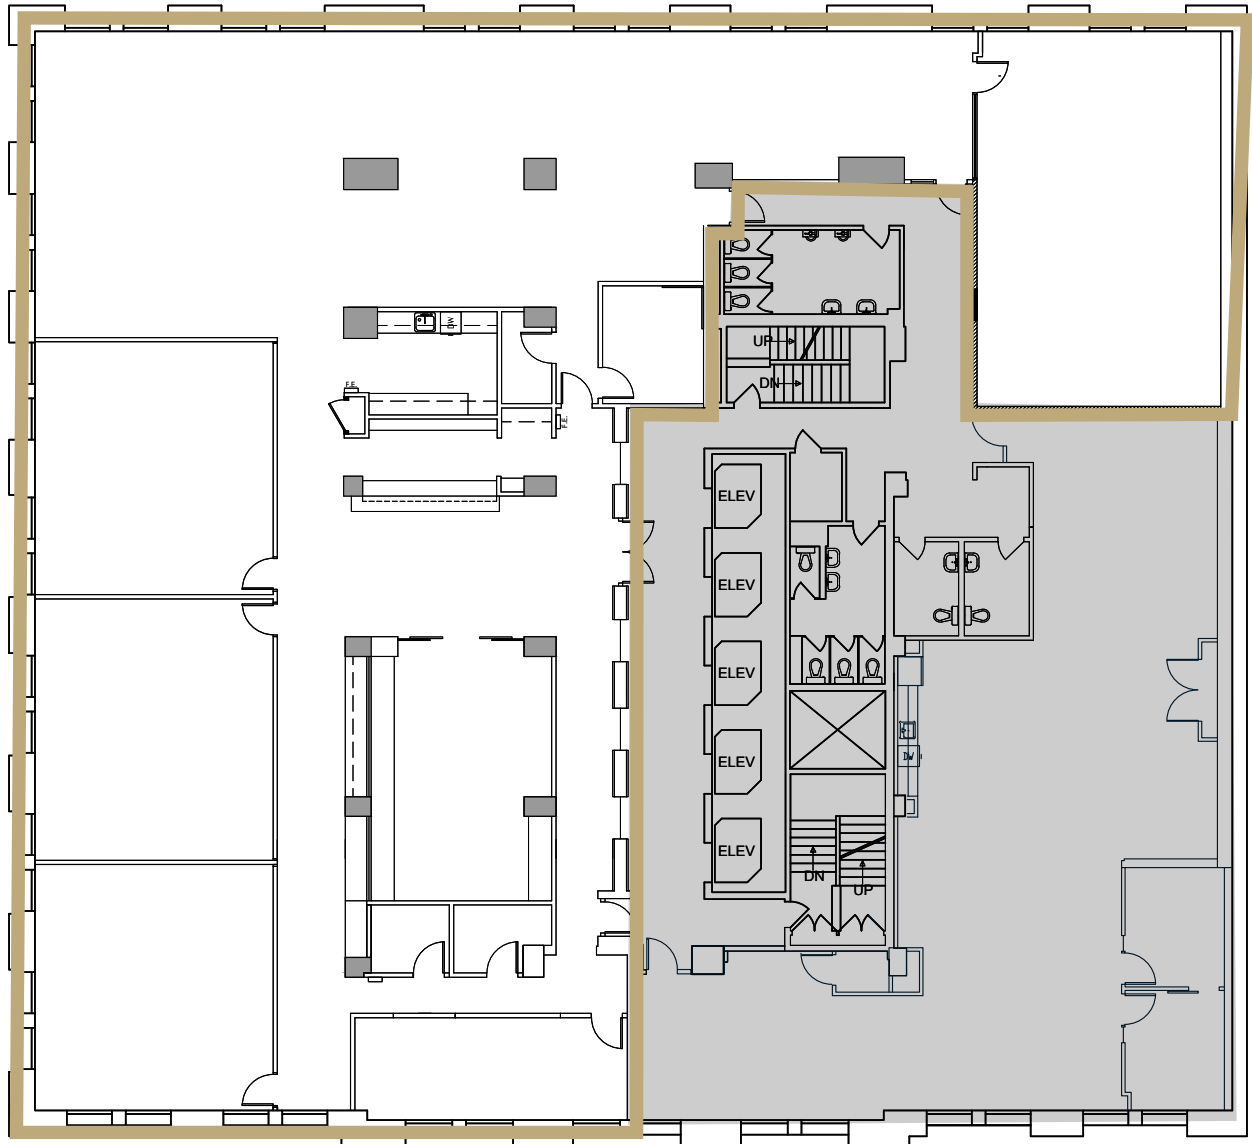

SEATTLE

TOWER

1218 3RD AVENUE · SEATTLE, WA 98101

SUITE 300

9,750 RSF

Available 3/1/2026

CLEITA HARVEY

+1 206 607 1794
cleita.harvey@jll.com