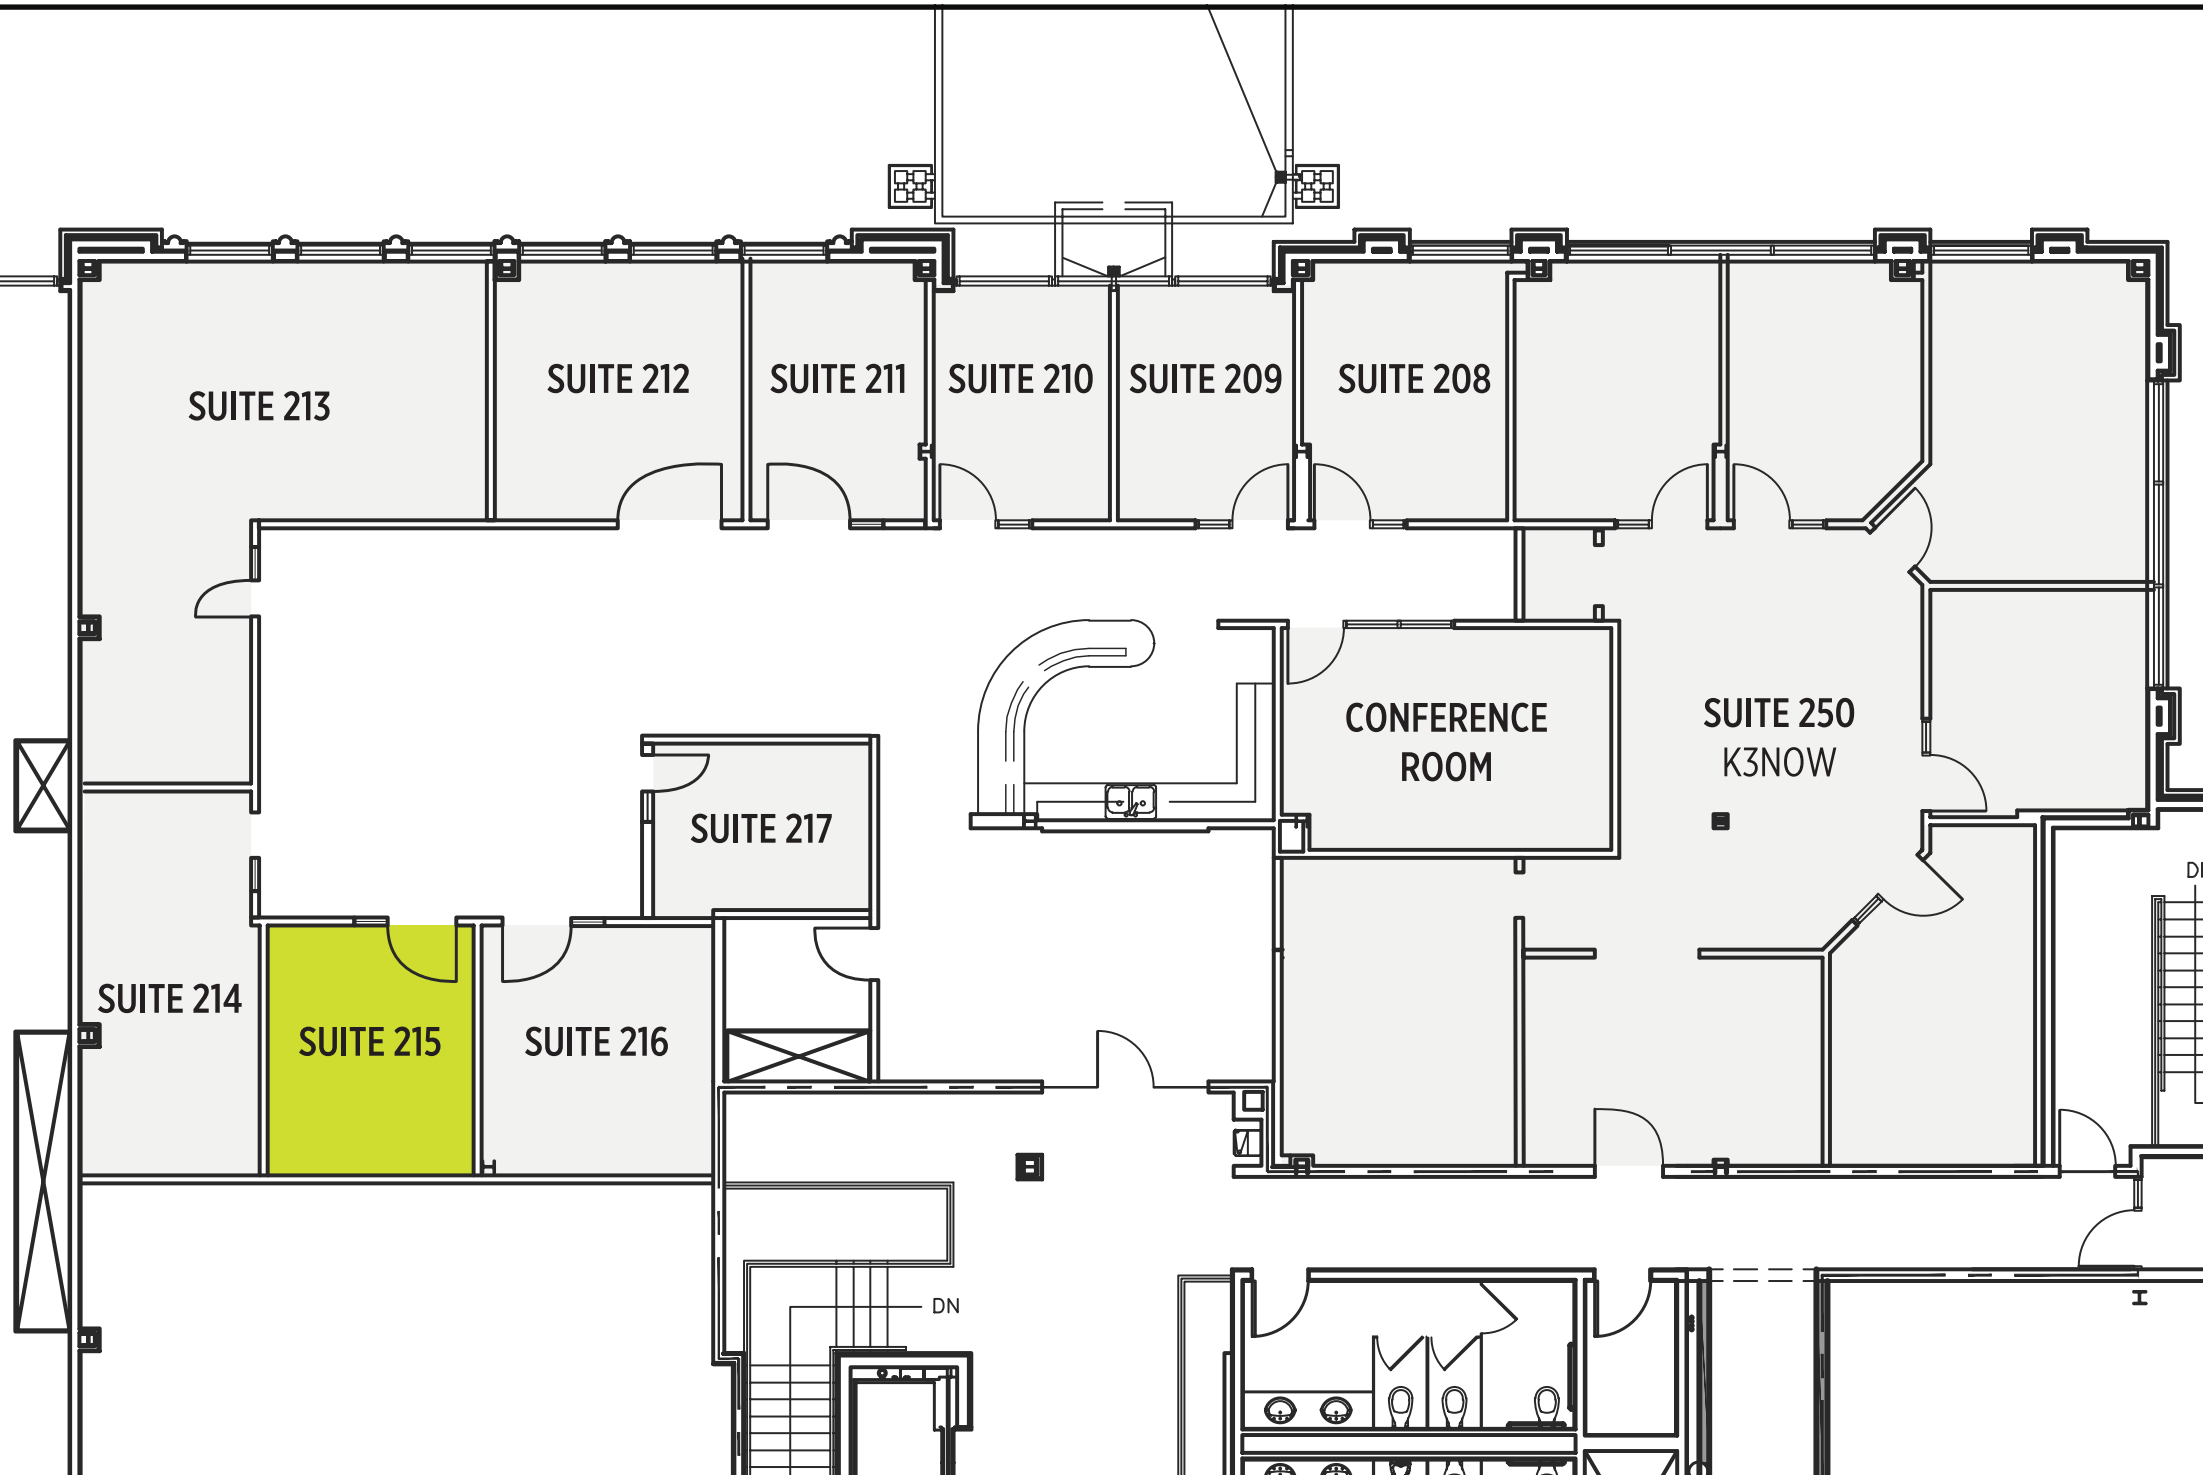

Lease Outline Drawing

Gaslight Village Executive Suites

Location

2249 Wealthy St SE
East Grand Rapids, MI

Floor

2

Suite 215

Available

Single Office

Call for details

Suite 215 is a modern office space located in the heart of Gaslight Village. This space offers a professional setting in a charming, walkable neighborhood, ideal for businesses or professional service, along with ample parking.