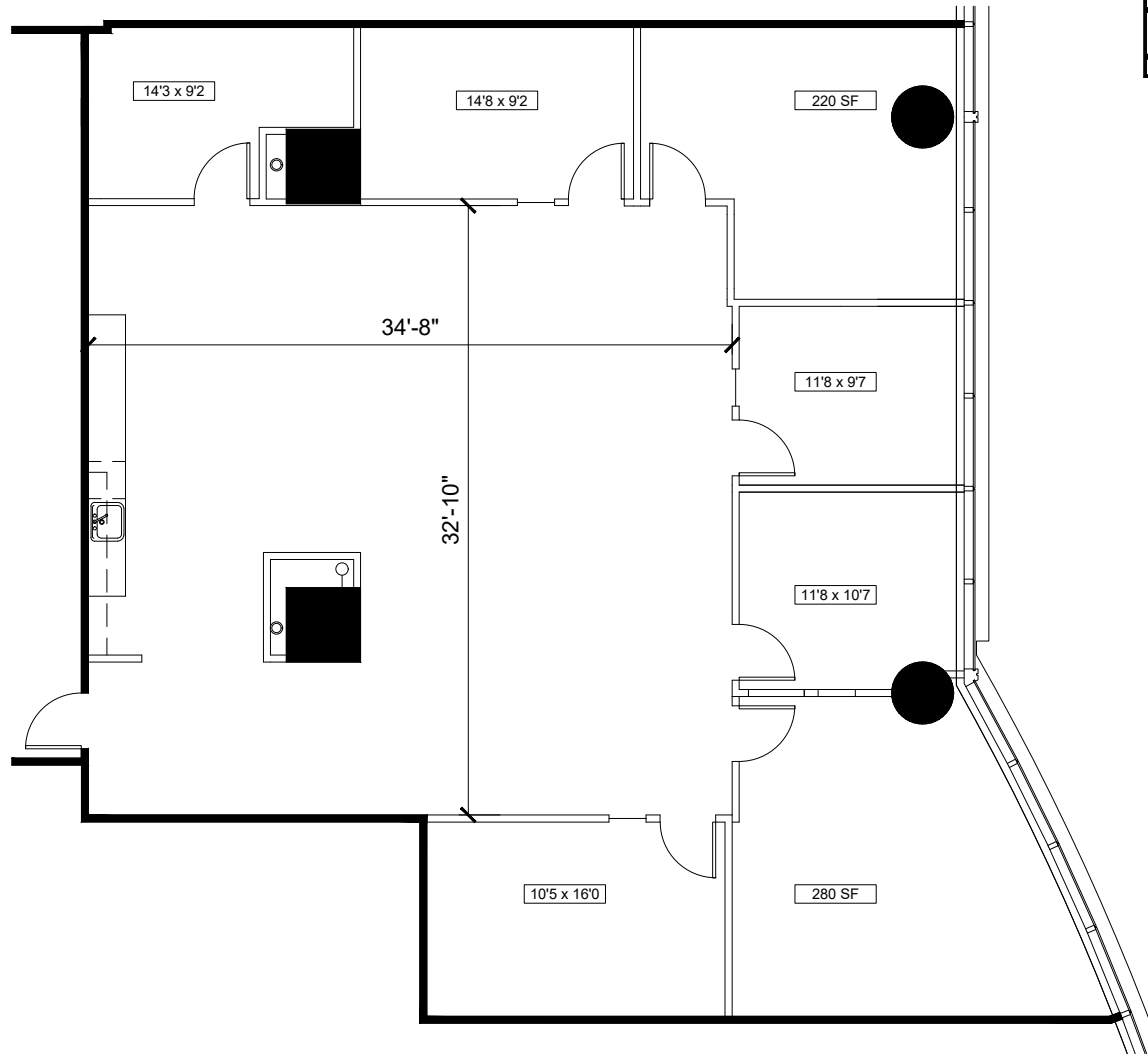

# One Alliance Center

3500 Lenox Road NE | Atlanta

Suite 720 | 2,939 RSF

Key Plan

Disclaimer: The above floor plans are not to scale. The available space shown is believed to be correct but is subject to change.