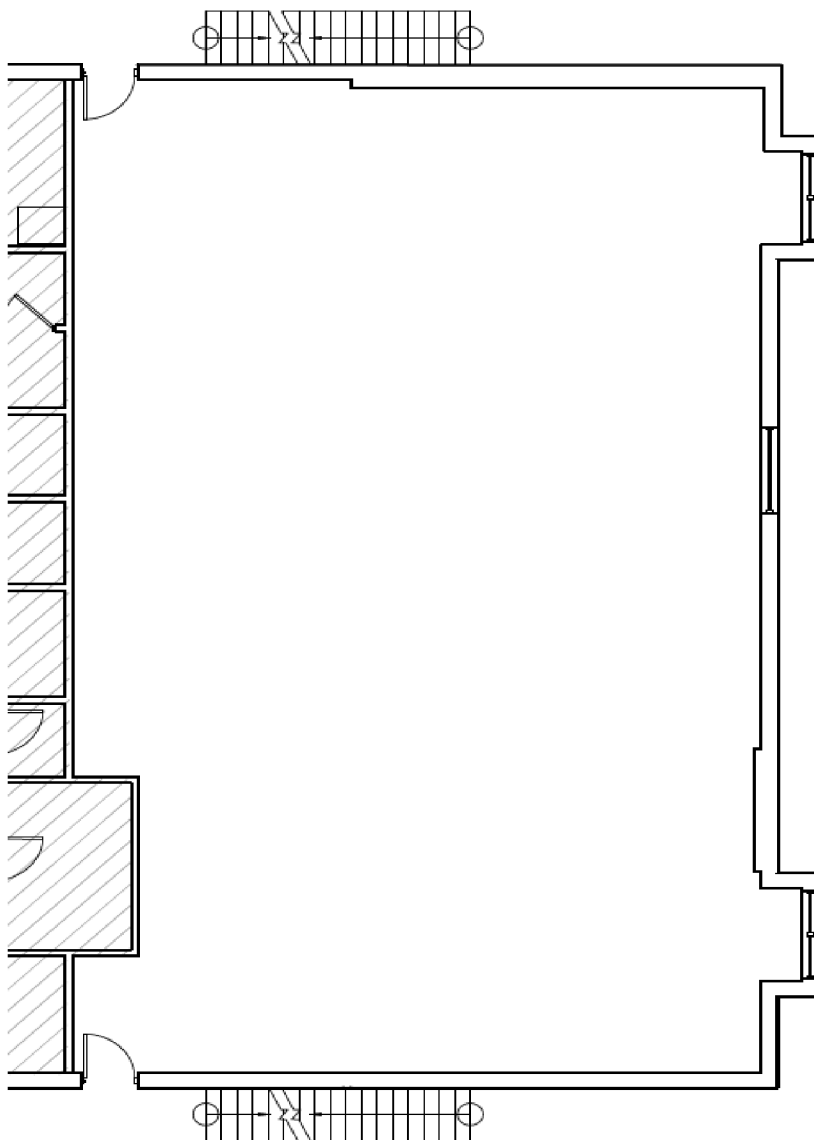

# SUITE PLANS

**Woodlawn Commons - Building I & II**  
1121 & 1163 Johnson Ferry Road  
Marietta, GA

**SUITE 160**  
3,204 RSF