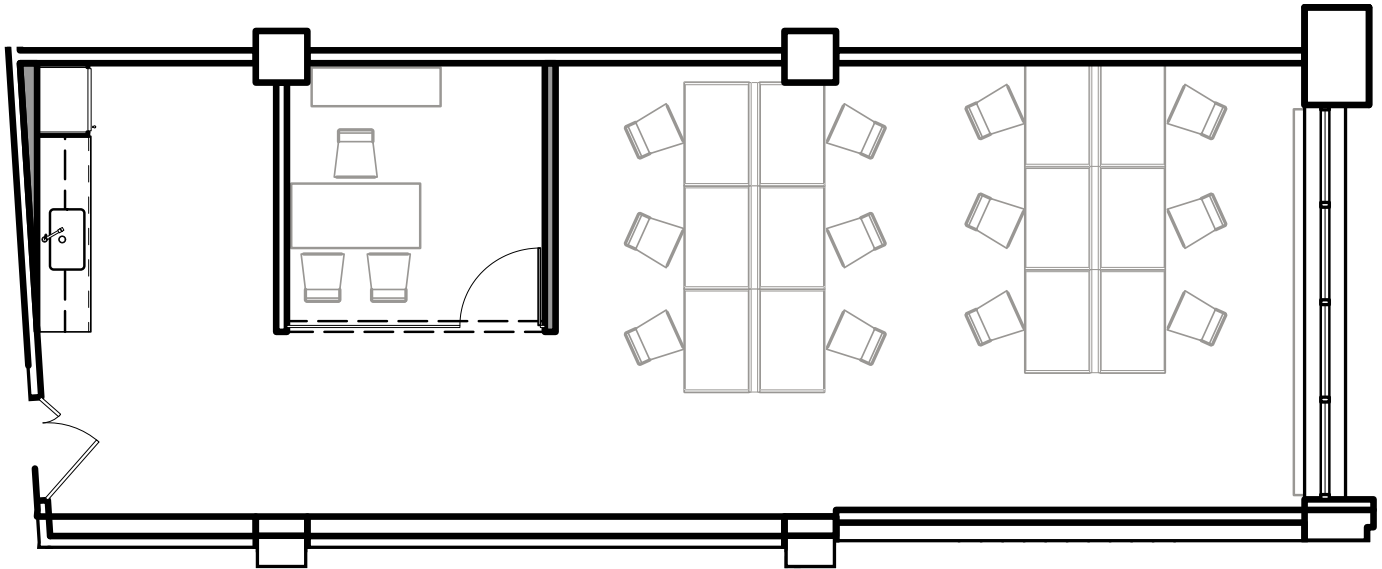

# 45 Main Street

Space to Work

## Suite 622

Total Square Footage: 1,381 RSF