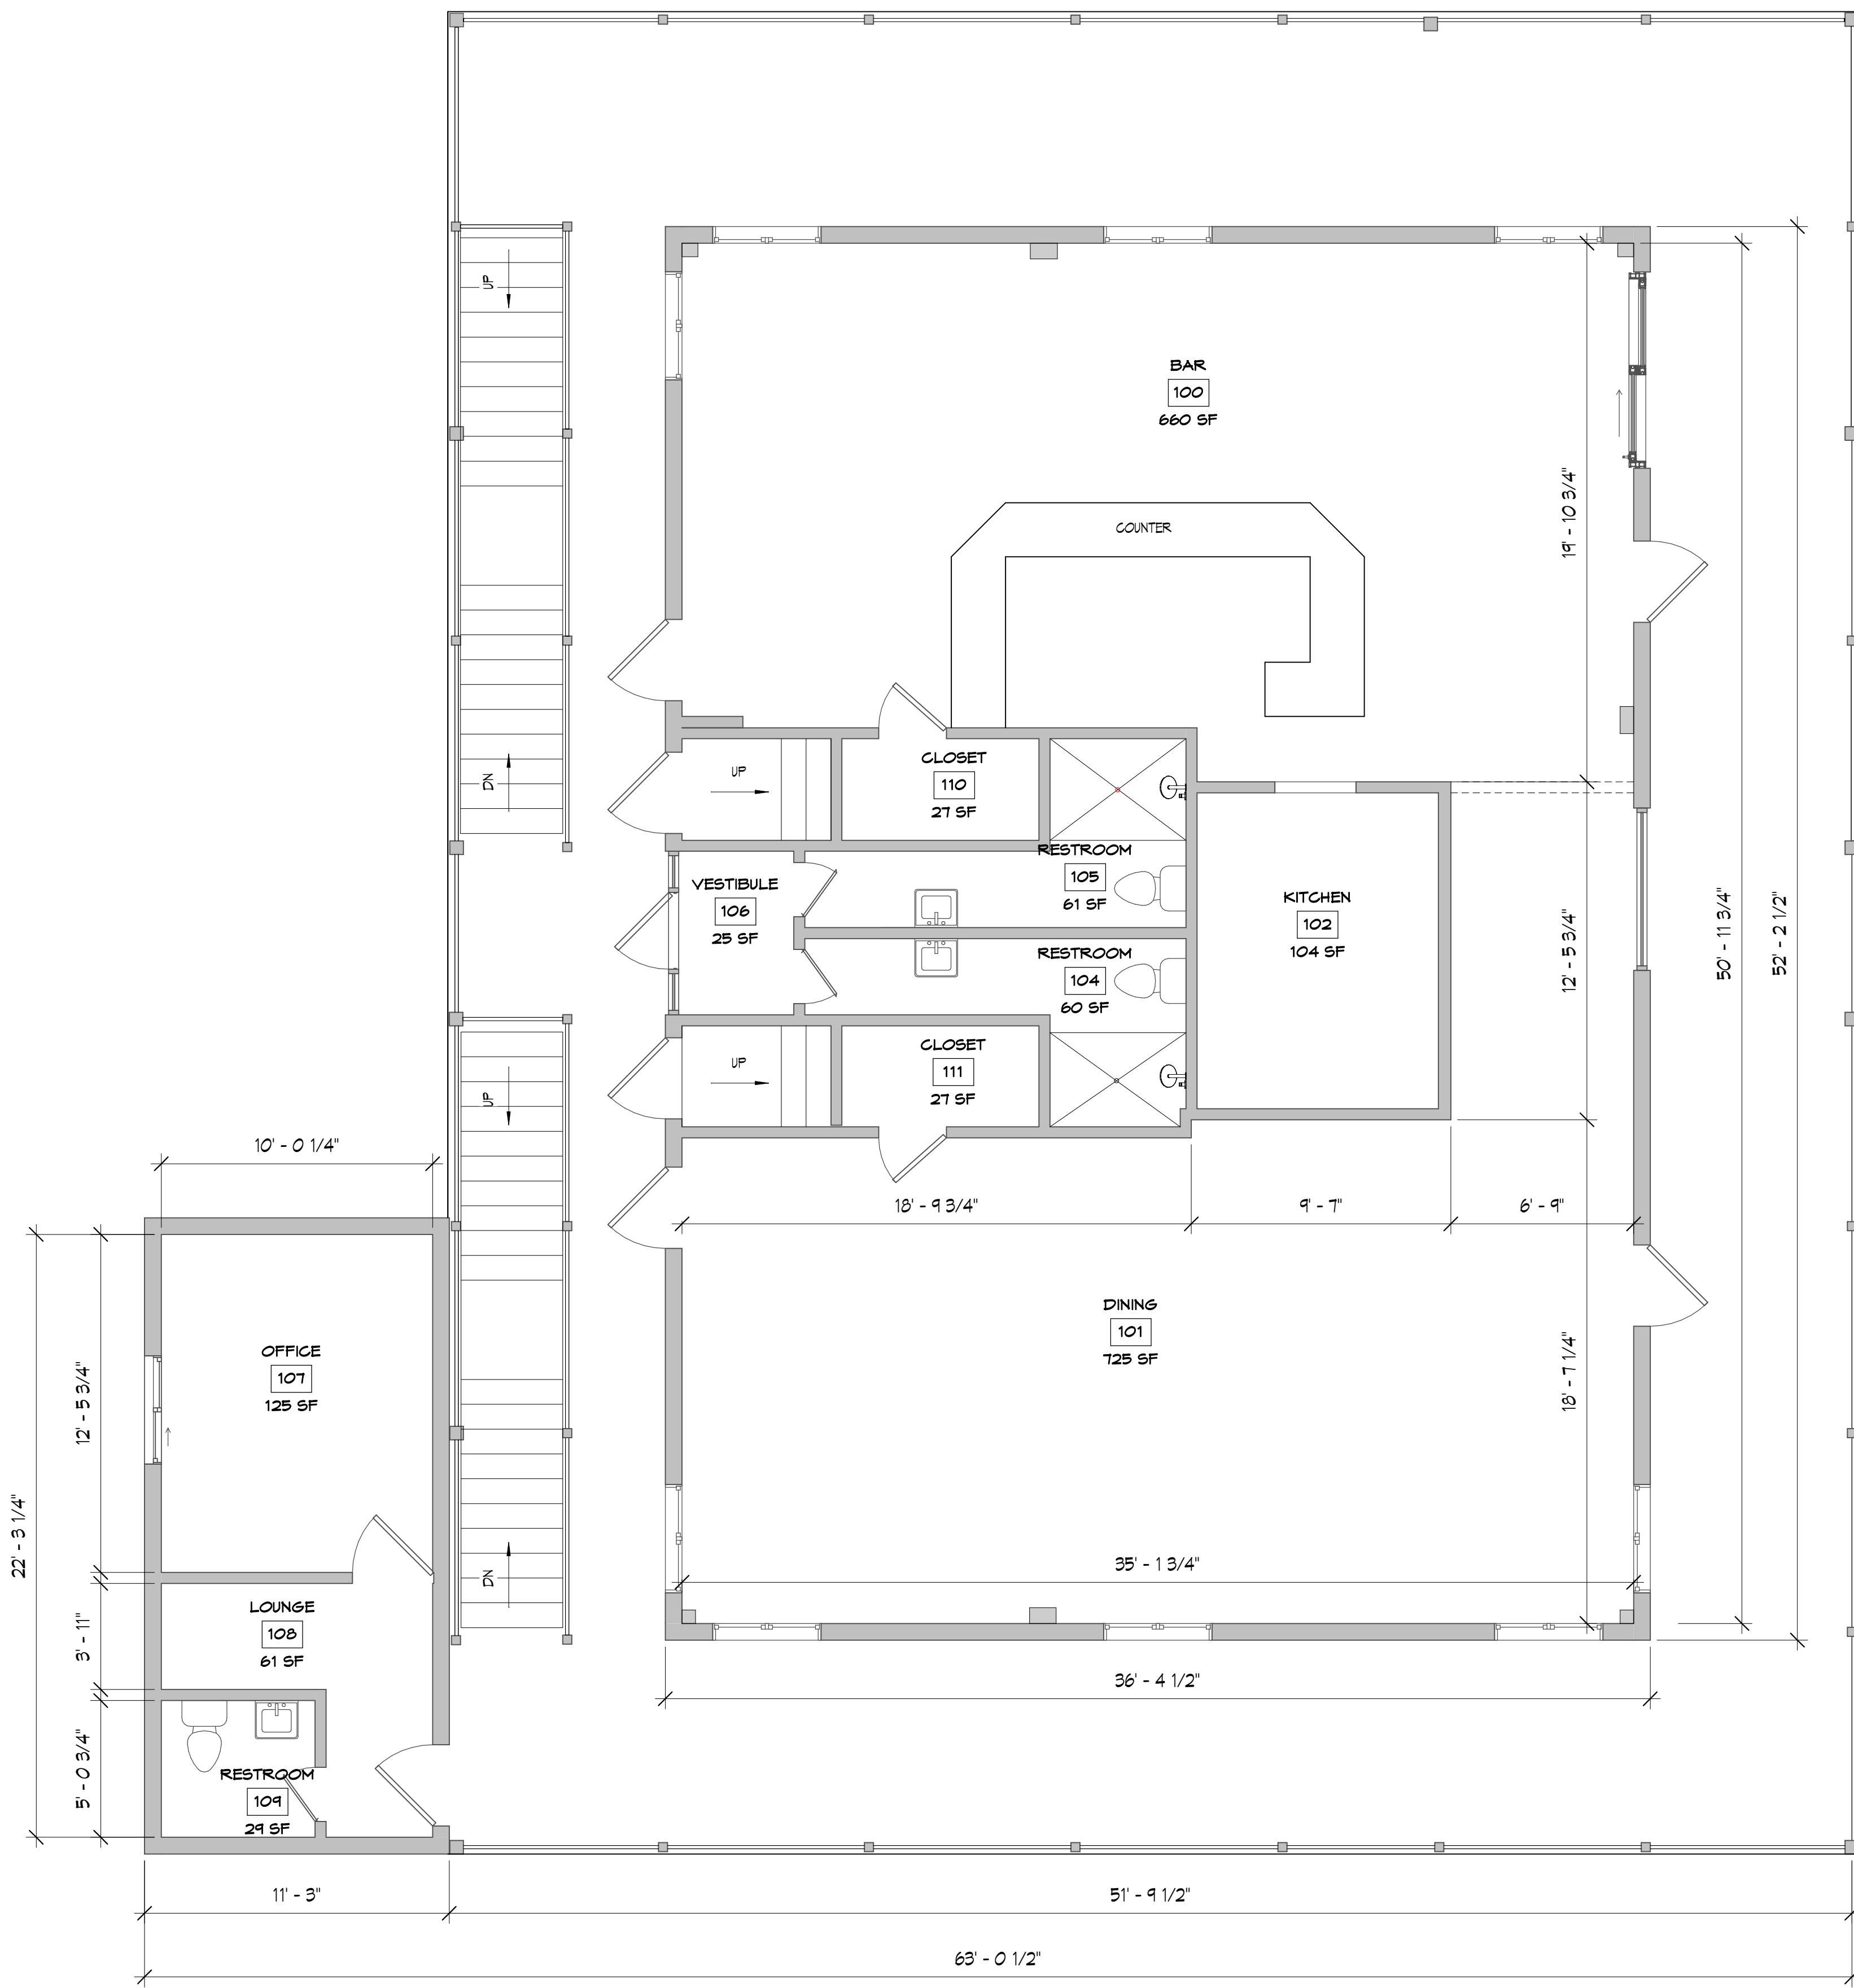

1 1ST FLOOR
1/4" = 1'-0"

1ST FLOOR BUILDING AREA : 1,845 + 243 = 2,088 Sq. Ft.