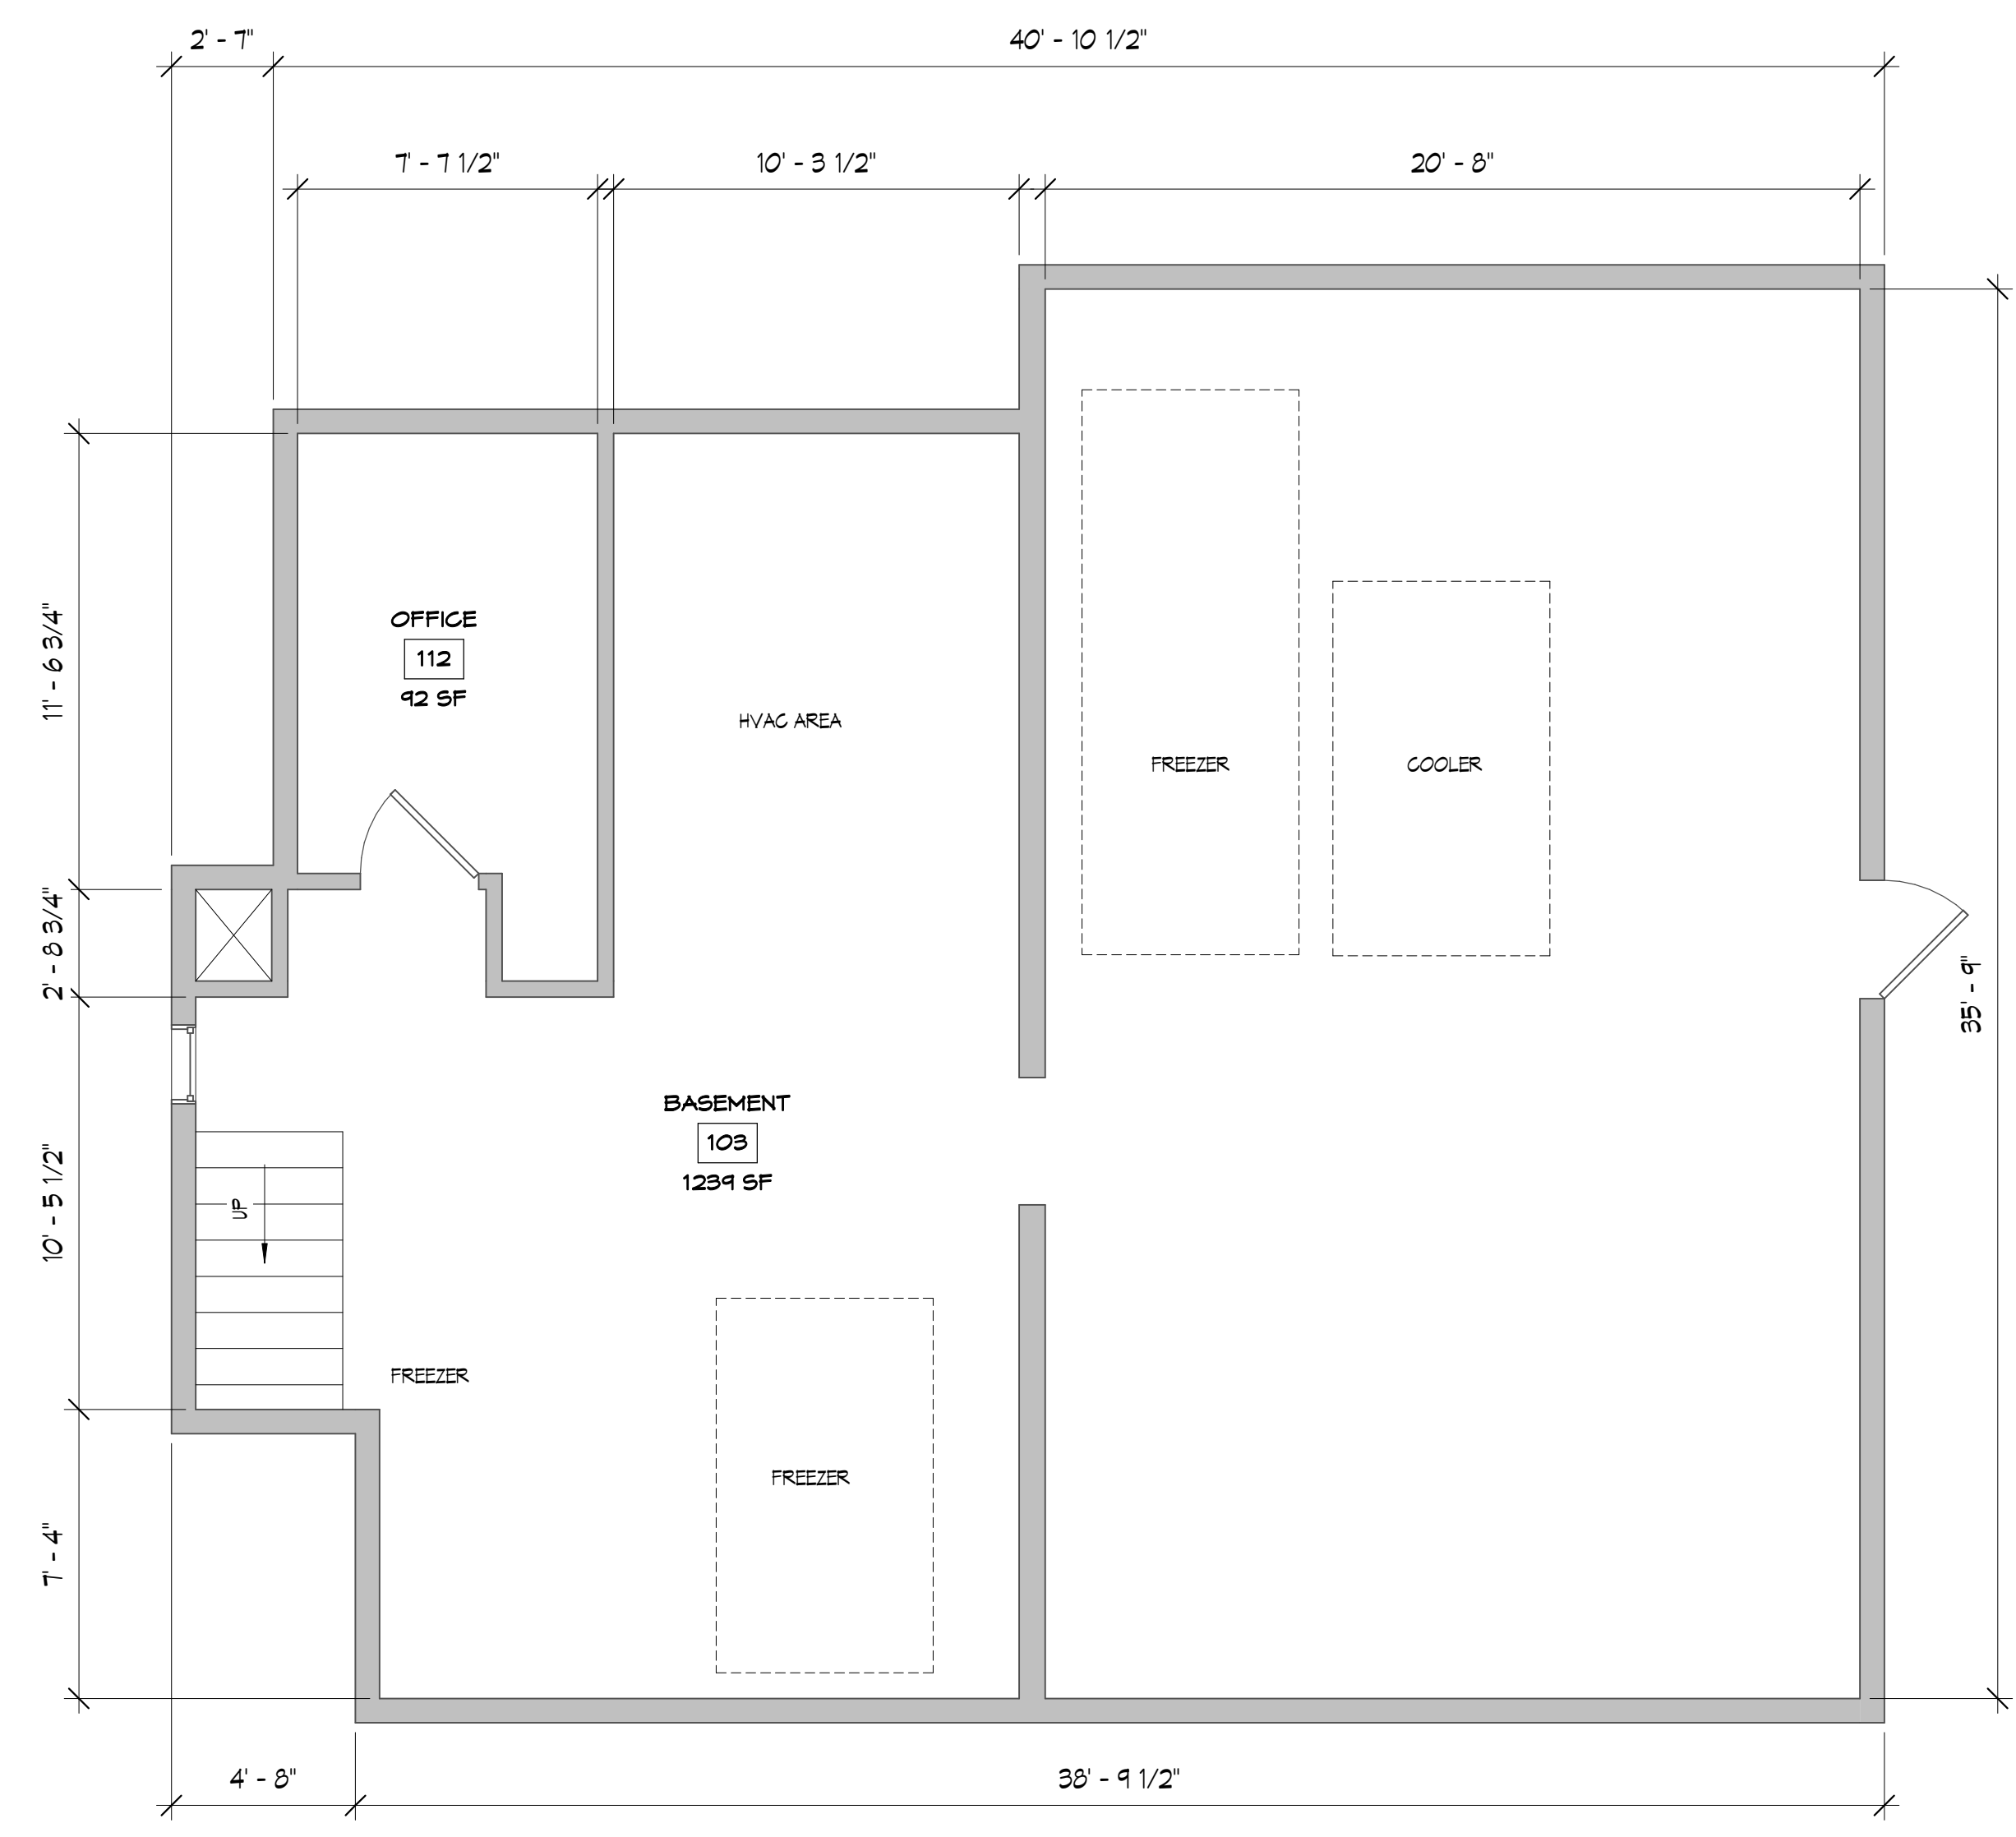

Ionic DeZign Studios
ARCHITECTURE • INTERIORS • GRAPHICS
VIRGINIA BEACH
308 INDEPENDENCE BLVD
VIRGINIA BEACH, VA 23464
757.499.9510 FAX: 757.499.9110

NOT FOR CONSTRUCTION

Comm # 260212
Scale 1/4" = 1'-0"
Designed by: OTHERS
Drawn by: DG
Checked by: DW
Issue: Schematic Design 03/19/2026

ROCKAFELLER'S RESTAURANT
308 MEDITERRANEAN AVE, VIRGINIA BEACH, VA 23451
FLOOR PLANS

Sheet Number
A1.1

1 BASEMENT
1/4" = 1'-0"

BASEMENT FLOOR BUILDING AREA = 1,414 Sq. Ft.