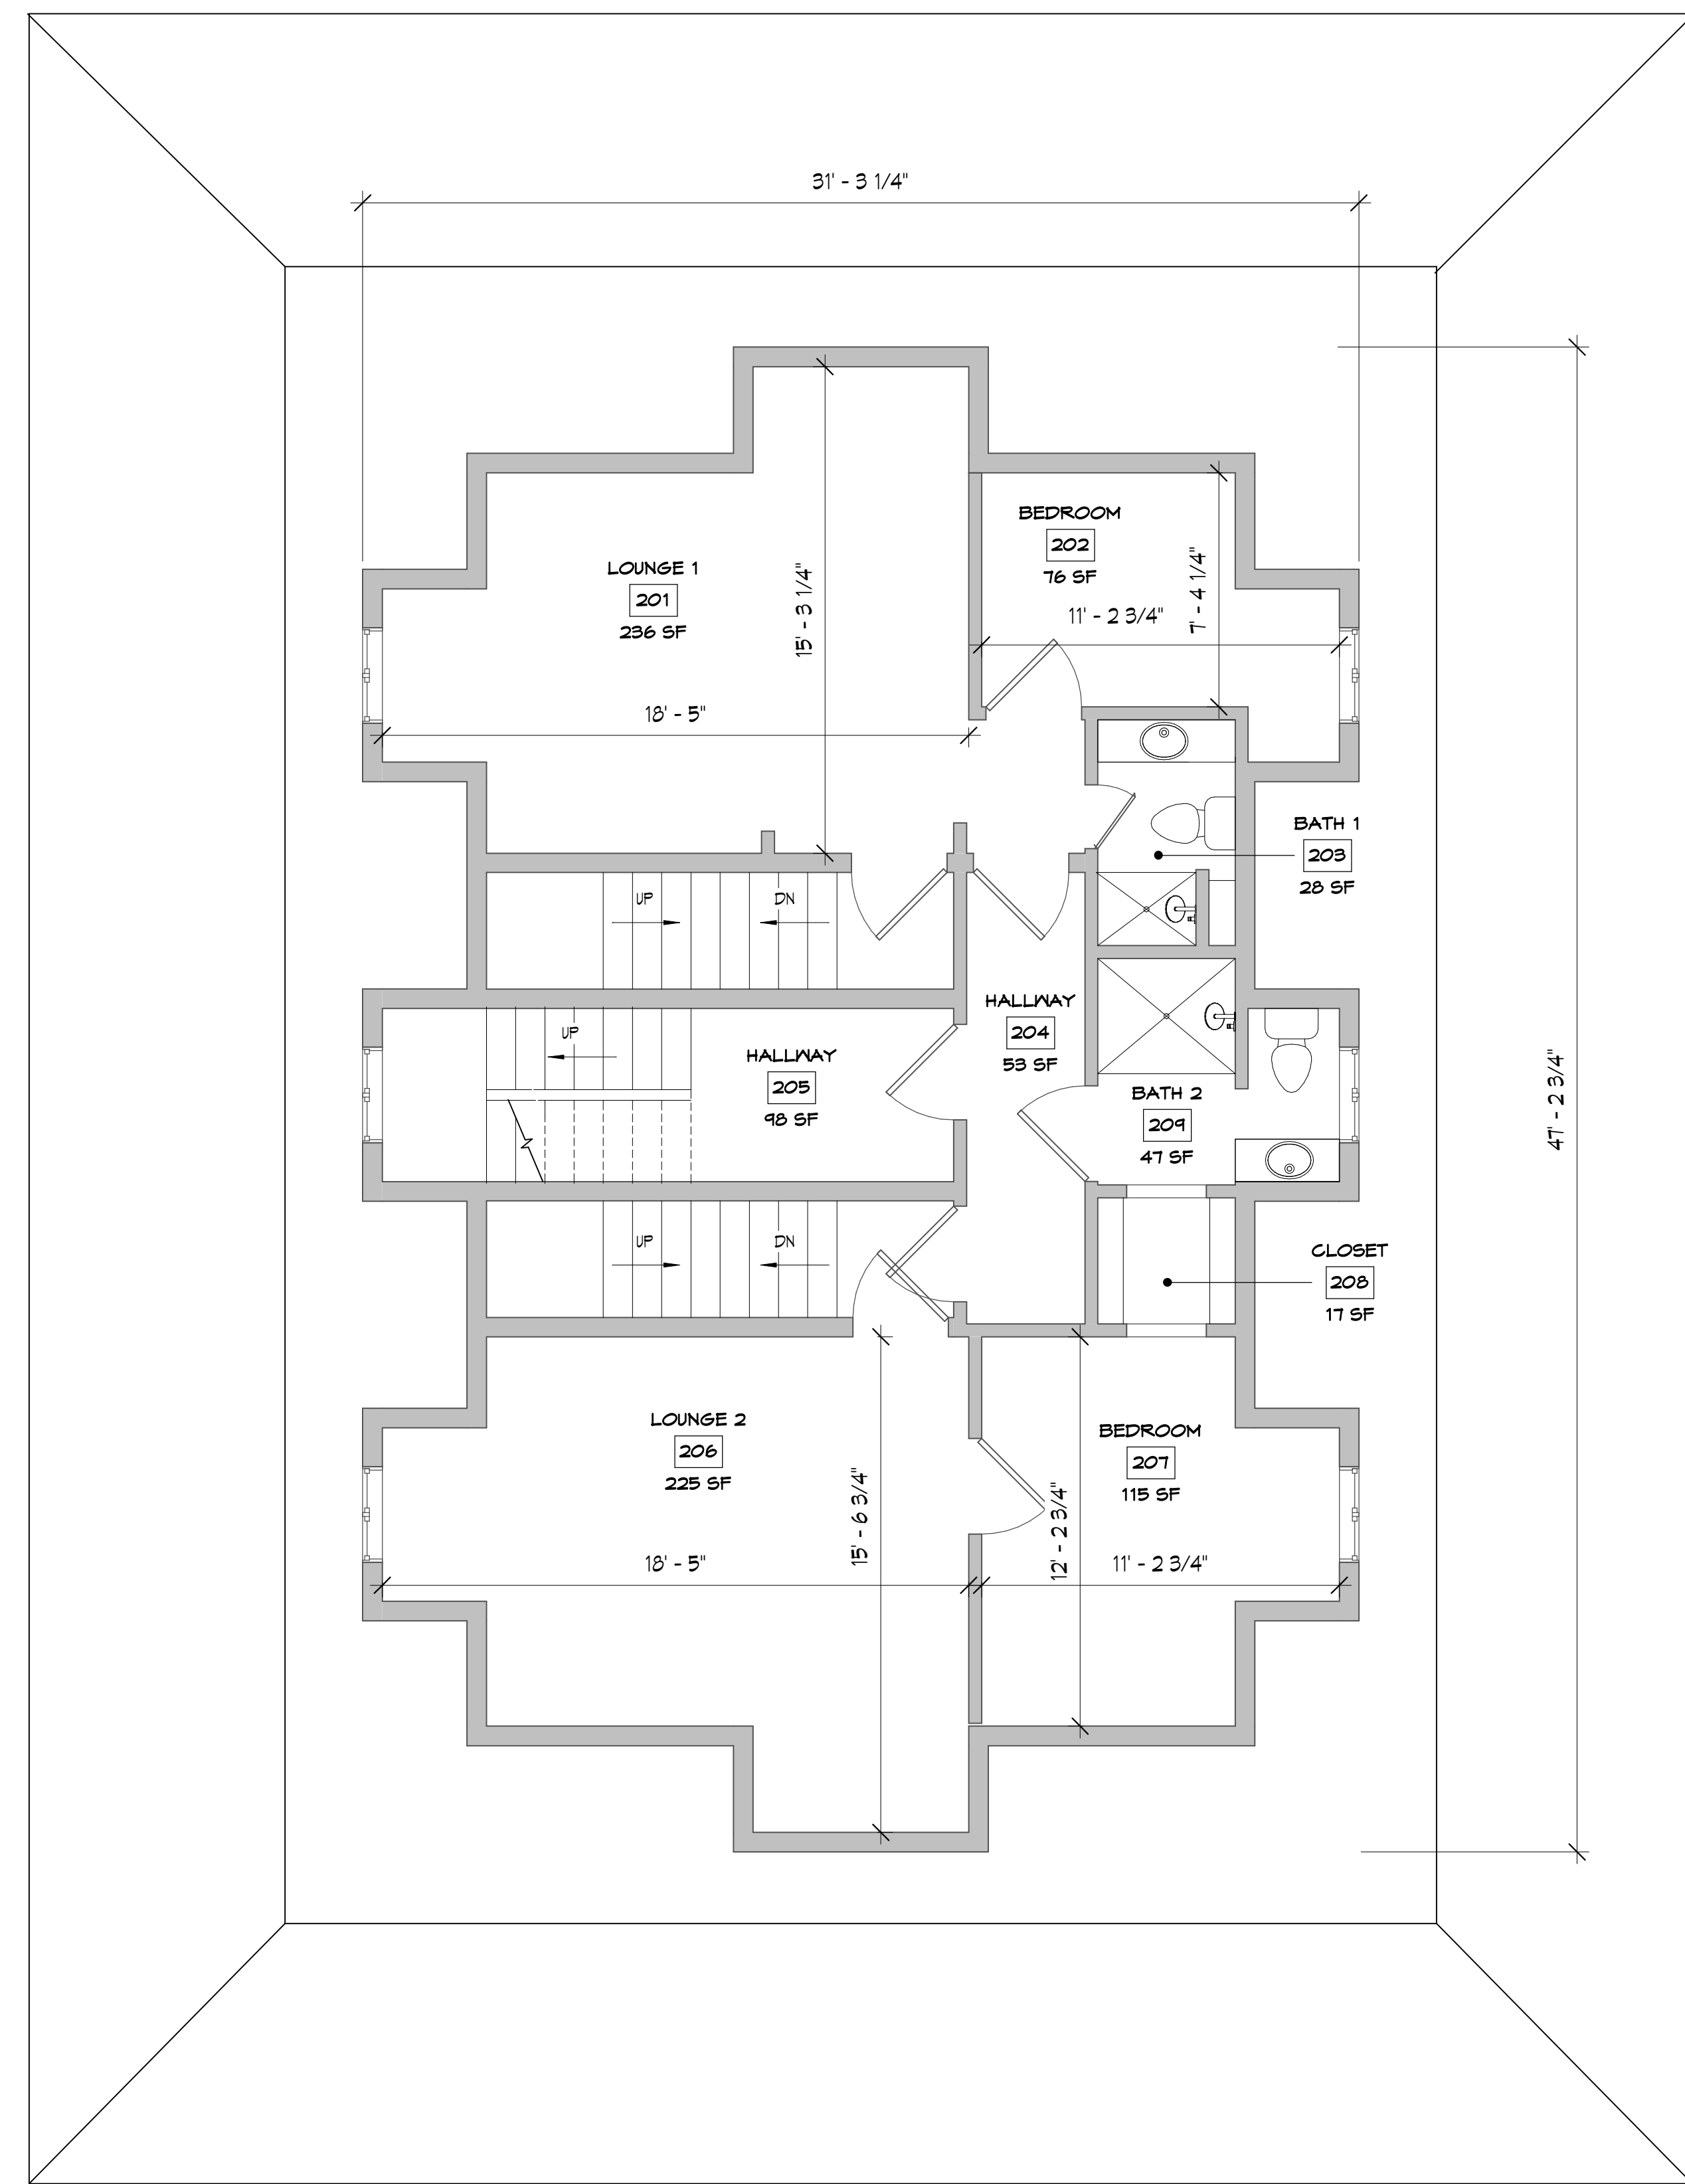

2 2ND FLOOR
1/4" = 1'-0"

2ND FLOOR BUILDING AREA = 1,131 Sq. Ft.

Ionic DeZign Studios
ARCHITECTURE • INTERIORS • GRAPHICS

NOT FOR CONSTRUCTION

Comm # 260212
Scale 1/4" = 1'-0"
Designed by: OTHERS
Drawn by: DG
Checked by: DN
Issue: Schematic Design 03/19/2026

ROCKAFELLER'S RESTAURANT

308 MEDITERRANEAN AVE, VIRGINIA BEACH, VA 23451

Sheet Number
A1.2

FLOOR PLANS