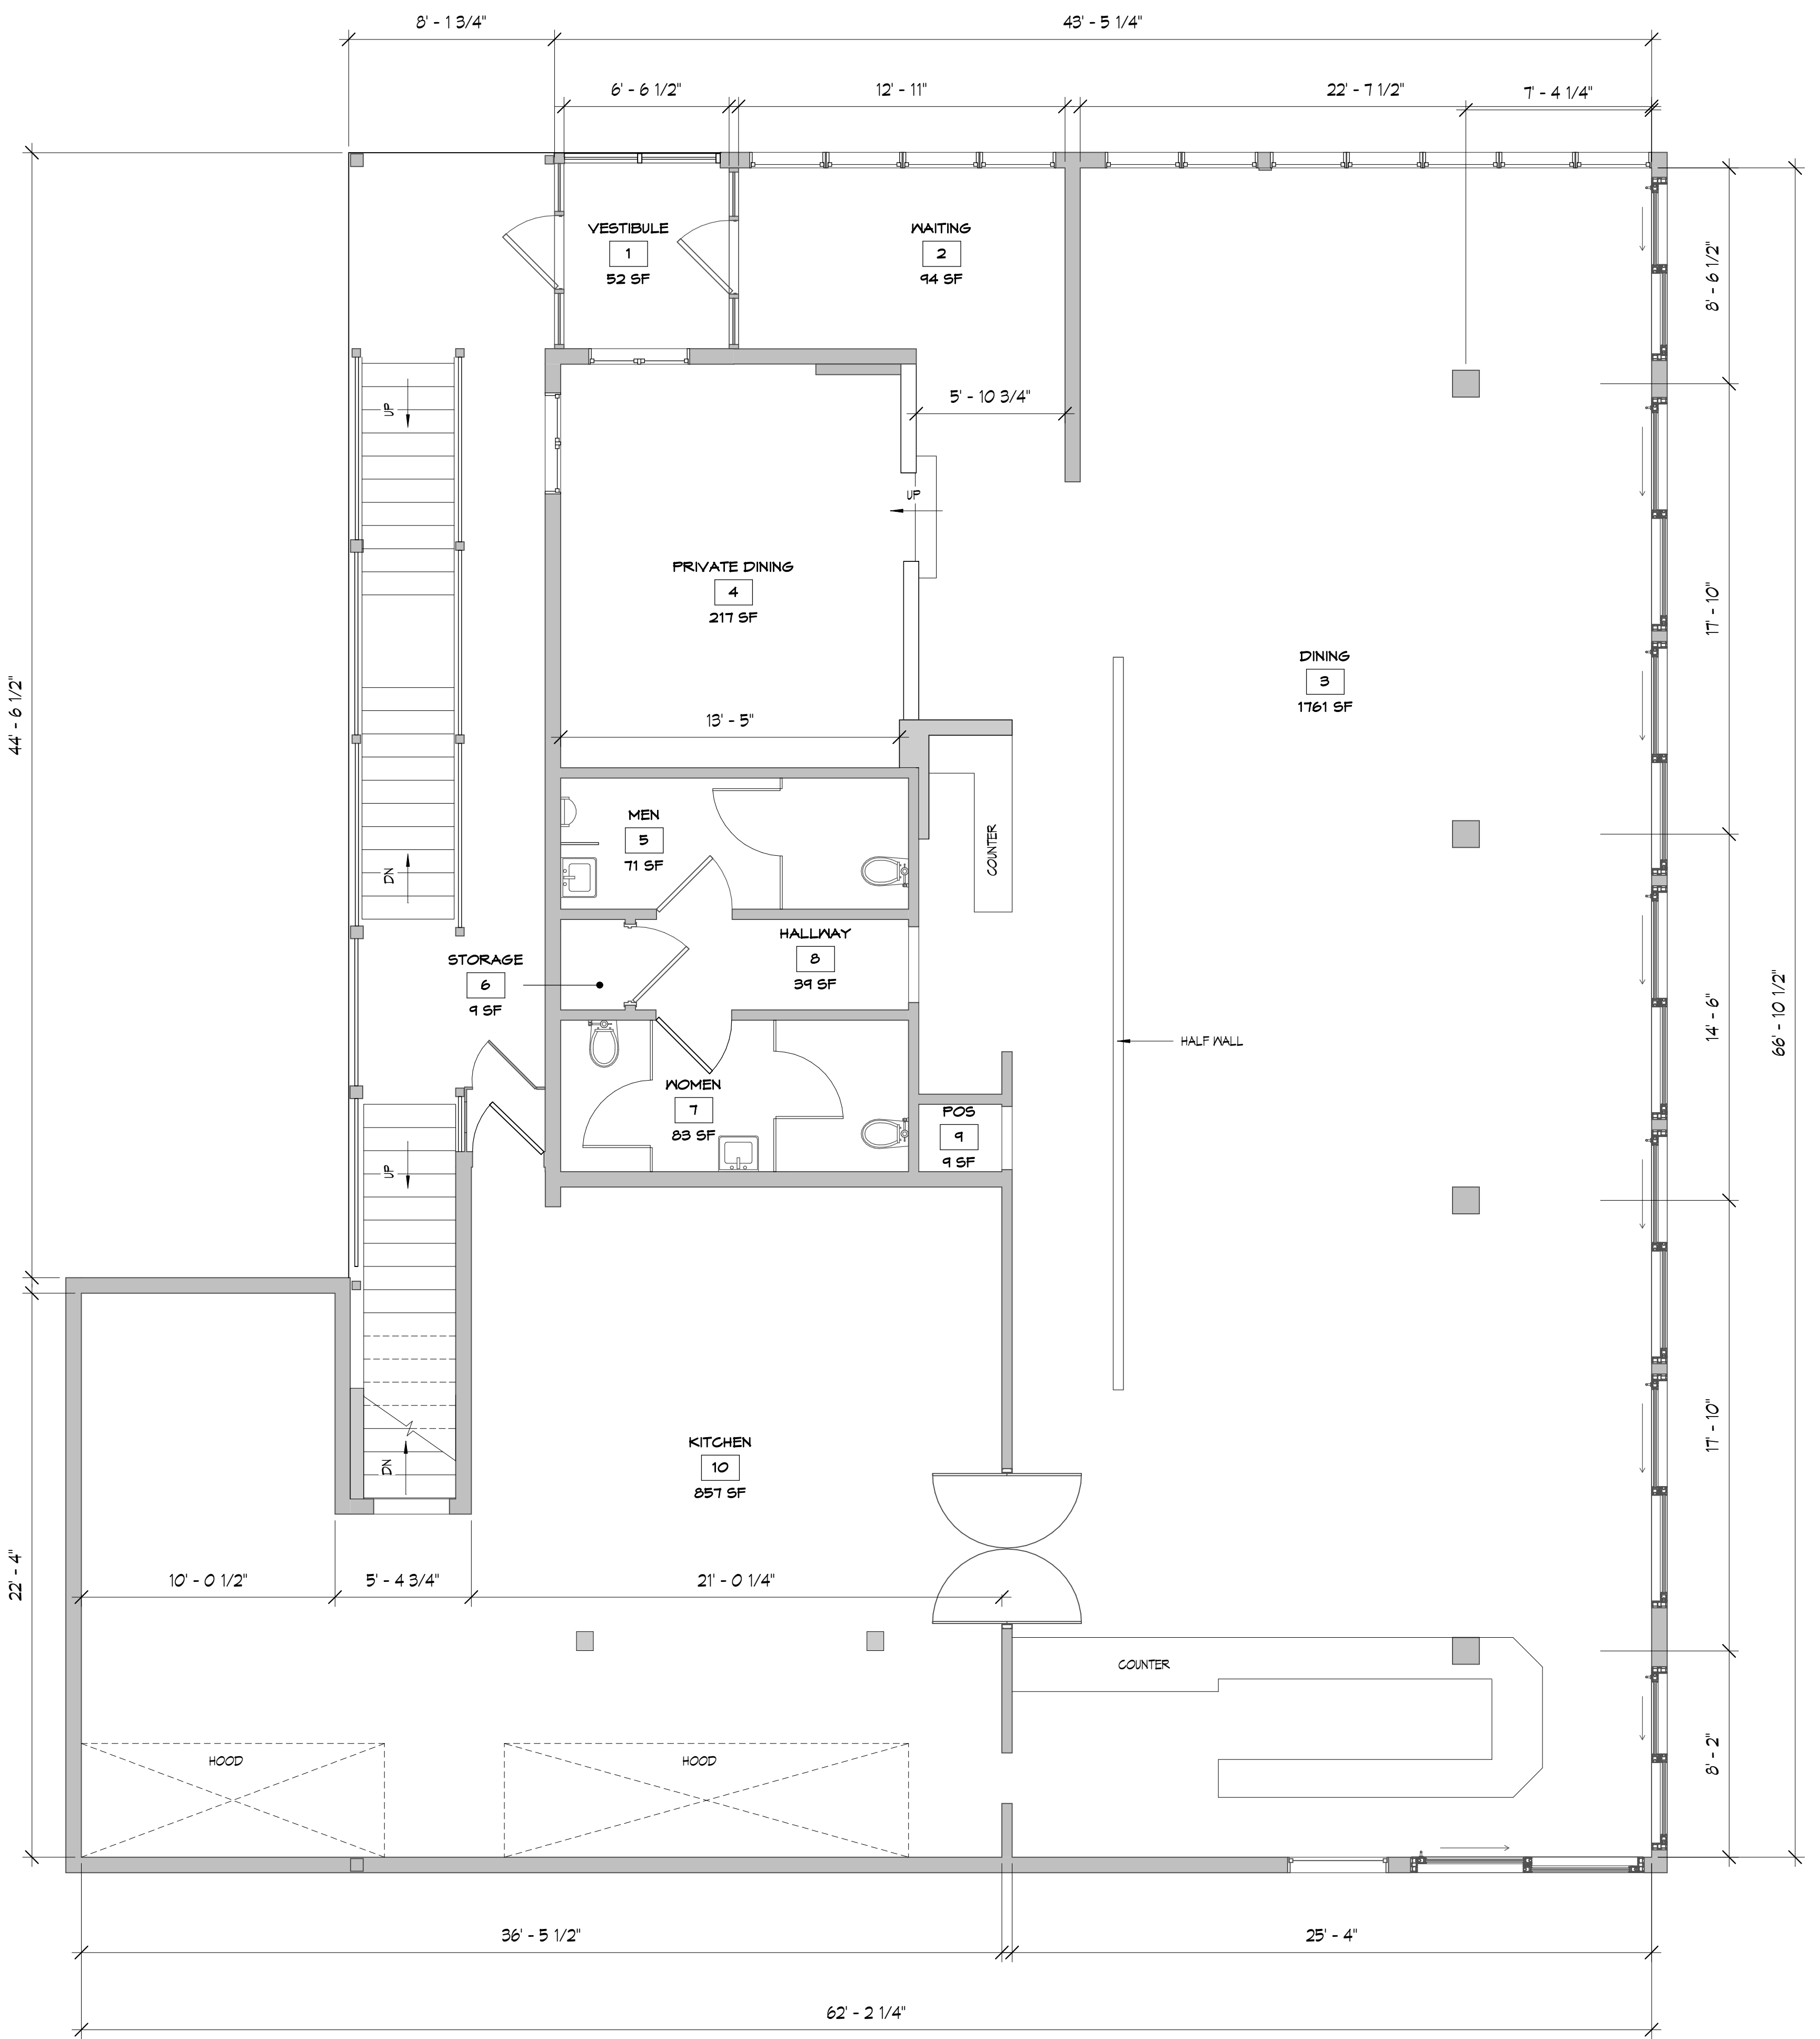

2 FLOOR PLAN- MAIN
1/4" = 1'-0"

MAIN FLOOR BUILDING AREA = 3,370 Sq. Ft.