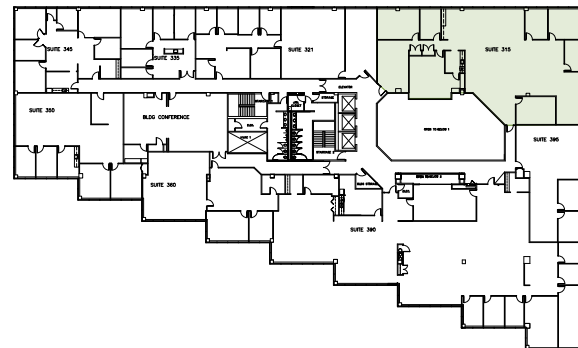

# FLOOR PLANS Third Floor

## Suite 315 | SF: 5,881

- Second-generation office space with existing layout in place
- Click to take a Virtual Tour

**For information contact:**  
**IGNACIO FELLER**  
Commercial Real Estate Director  
(847) 777-9513  
ifeller@ohareoffices.com  
OhareOffices.com