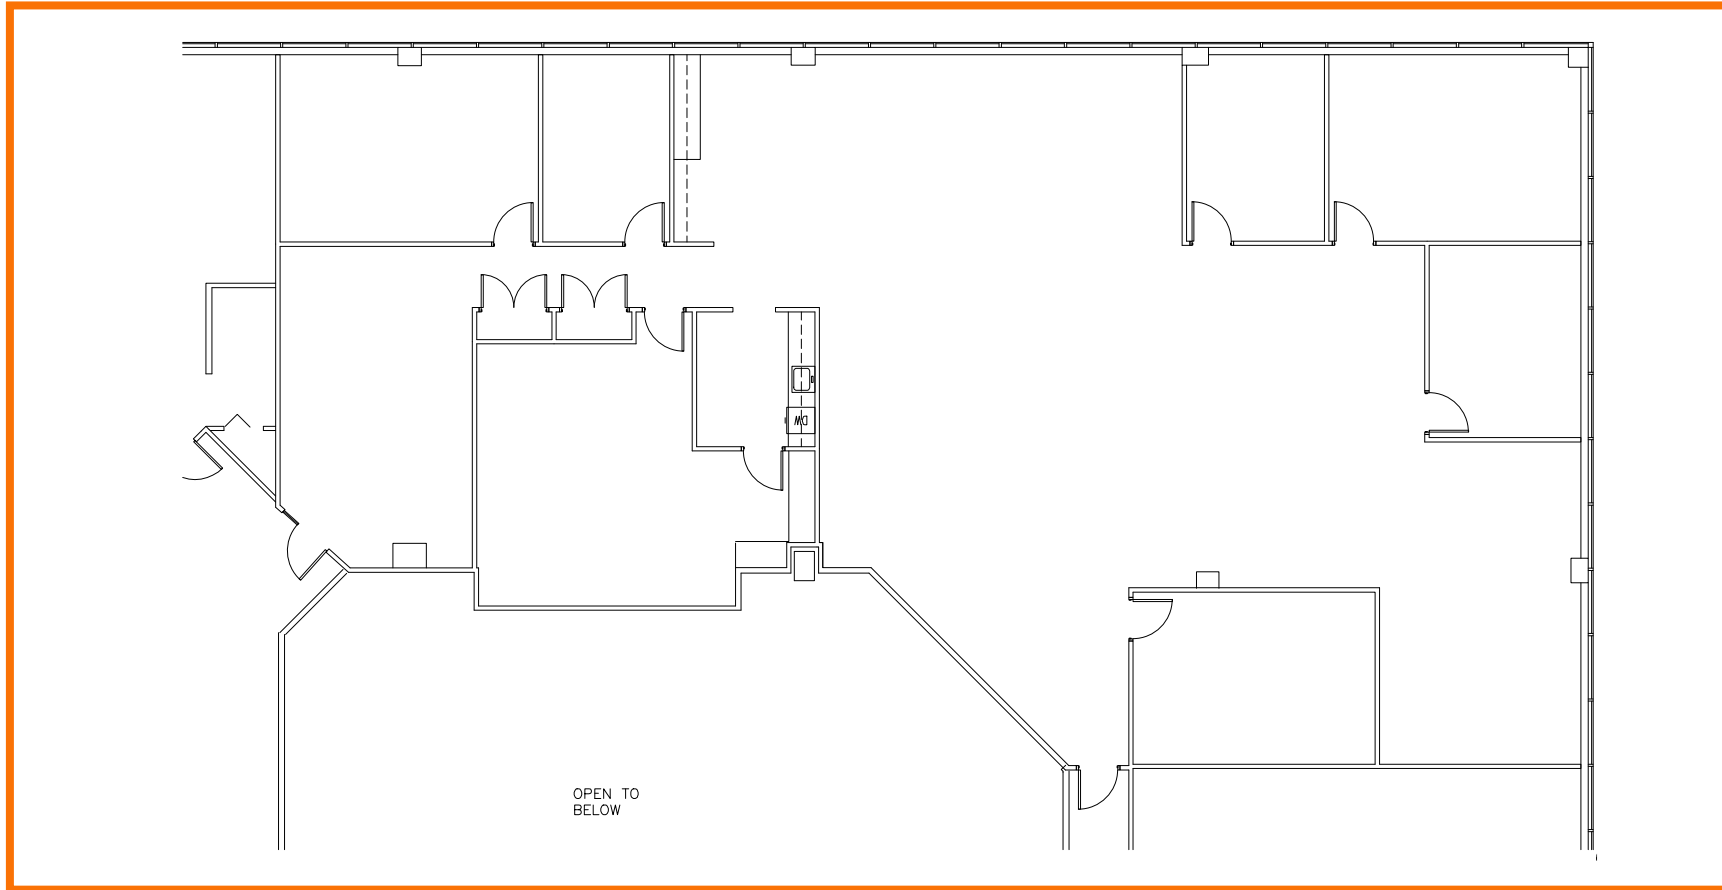

# FLOOR PLANS Third Floor

## Suite 315 | SF: 5,881

- Second-generation office space with existing layout in place
- Click to take a Virtual Tour

**For information contact:**  
**IGNACIO FELLER**  
Commercial Real Estate Director  
(847) 777-9513  
ifeller@ohareoffices.com  
OhareOffices.com