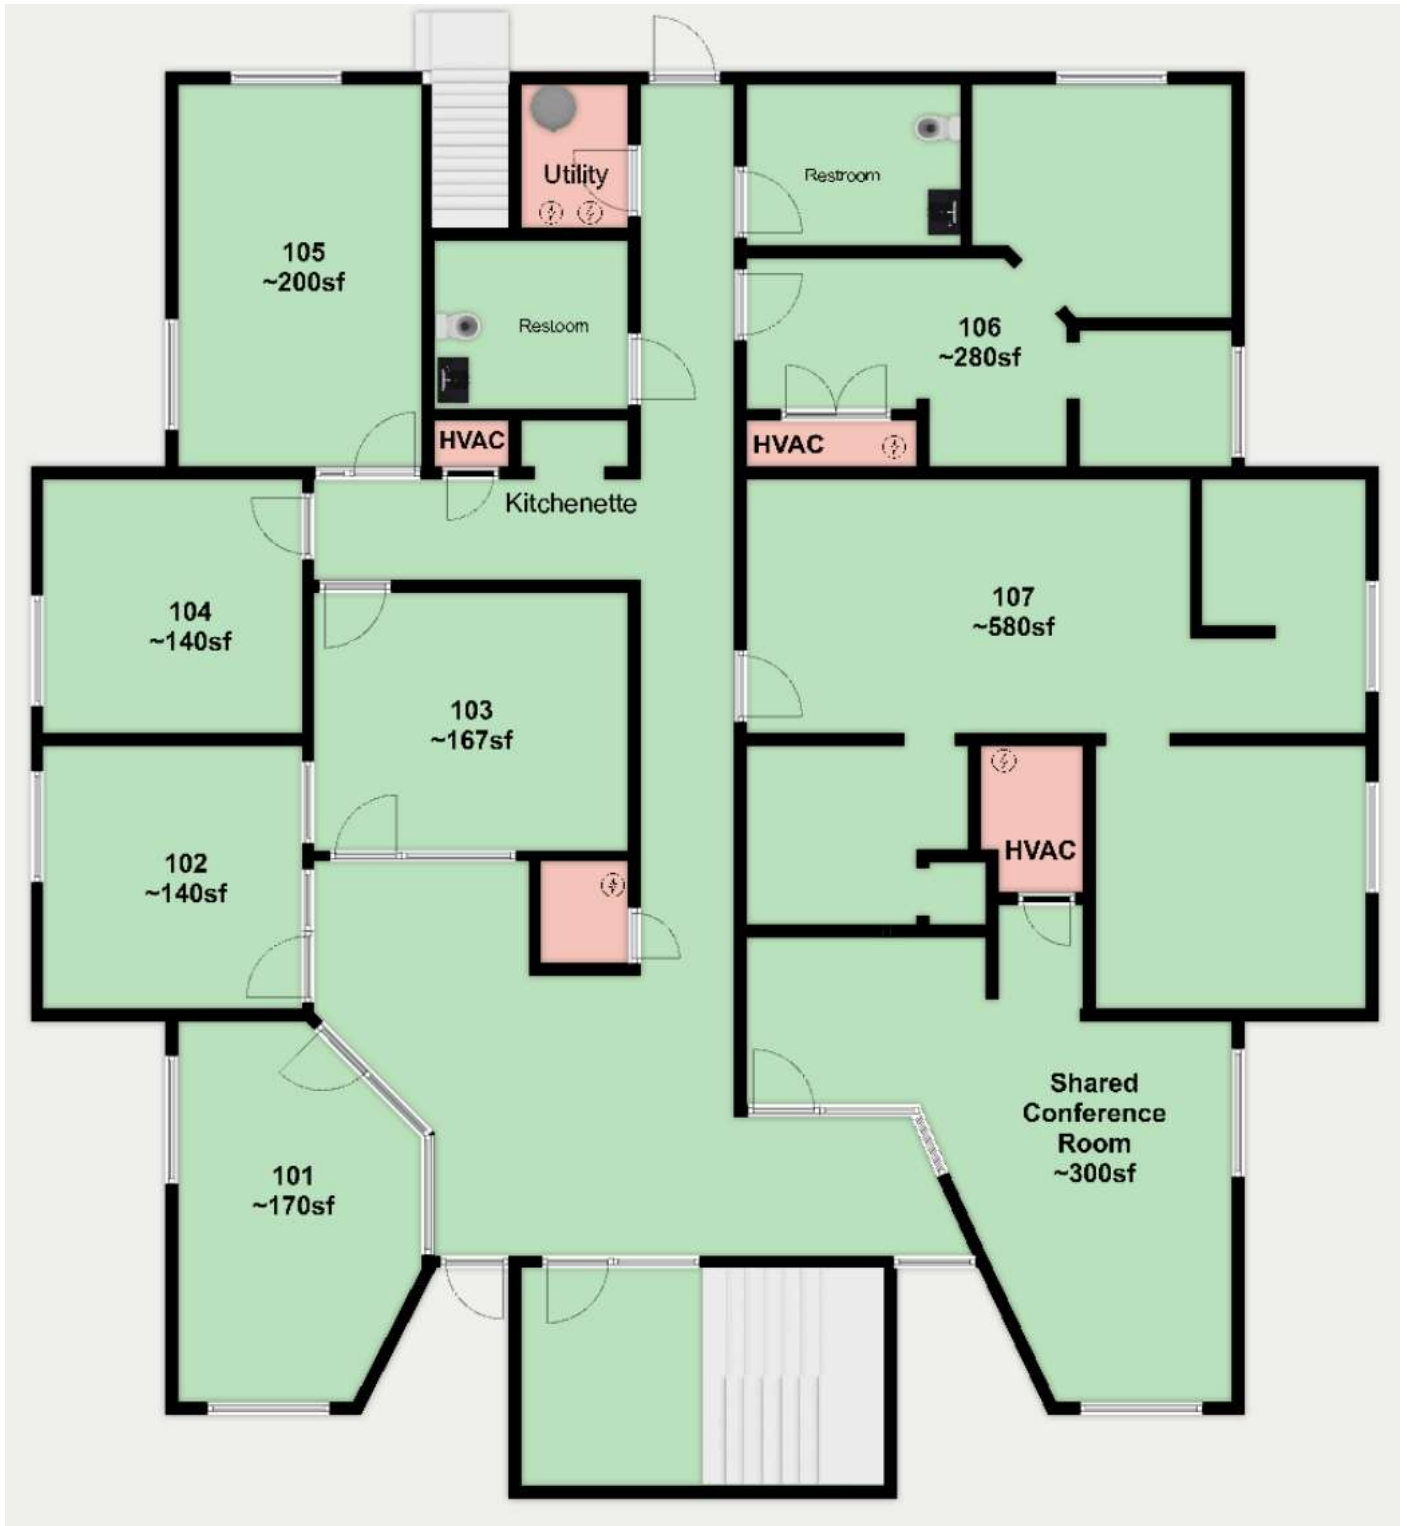

**Floor Plan:**

100 A Central Ave, Goose Creek SC 29445 - First Floor

100 A Central Ave, Goose Creek SC 29445 - Second Floor