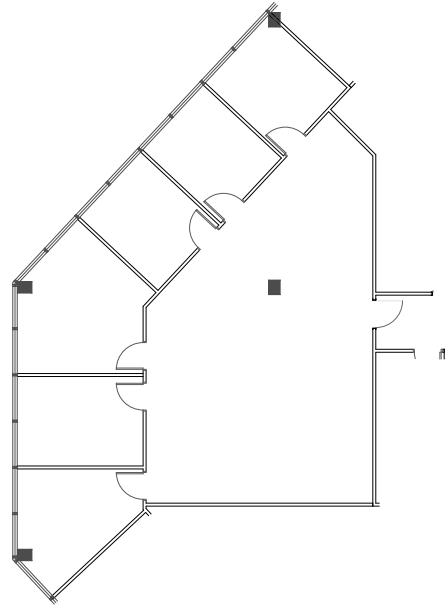

11111 KATY FREEWAY | HOUSTON, TEXAS 77079

Suite 360 - 2,139 SF

Robert LaCoure

Senior Director
+1 832 919 8425
robert.lacoure@cushwake.com

Jill Nesloney

Director
+1 832 699 3001
jill.nesloney@cushwake.com

Bryce Adams