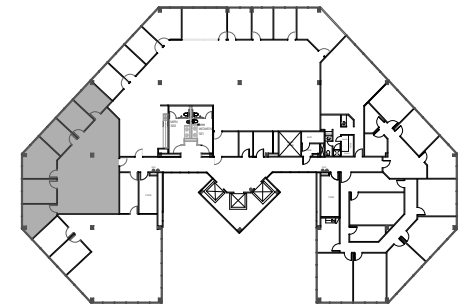

11111 KATY FREEWAY | HOUSTON, TEXAS 77079

Suite 360 - 2,139 SF

Robert LaCoure

Senior Director
+1 832 919 8425
robert.lacoure@cushwake.com

Jill Nesloney

Director
+1 832 699 3001
jill.nesloney@cushwake.com

Bryce Adams