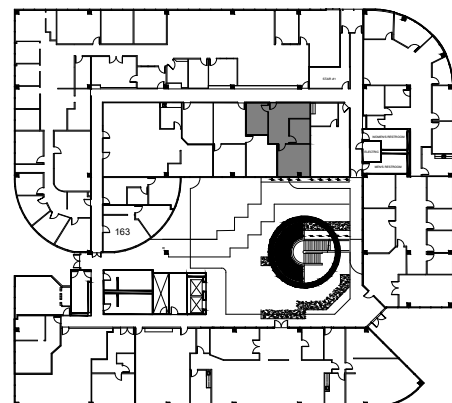

# Silverstone Building

2900 Wilcrest Dr, Houston, Texas 77042

FLOOR LEVEL 1  
SUITE 167 | 864 NRA

For Leasing Information Contact  
832.552.2319 | [leasing@zgroup.tx.com](mailto:leasing@zgroup.tx.com)