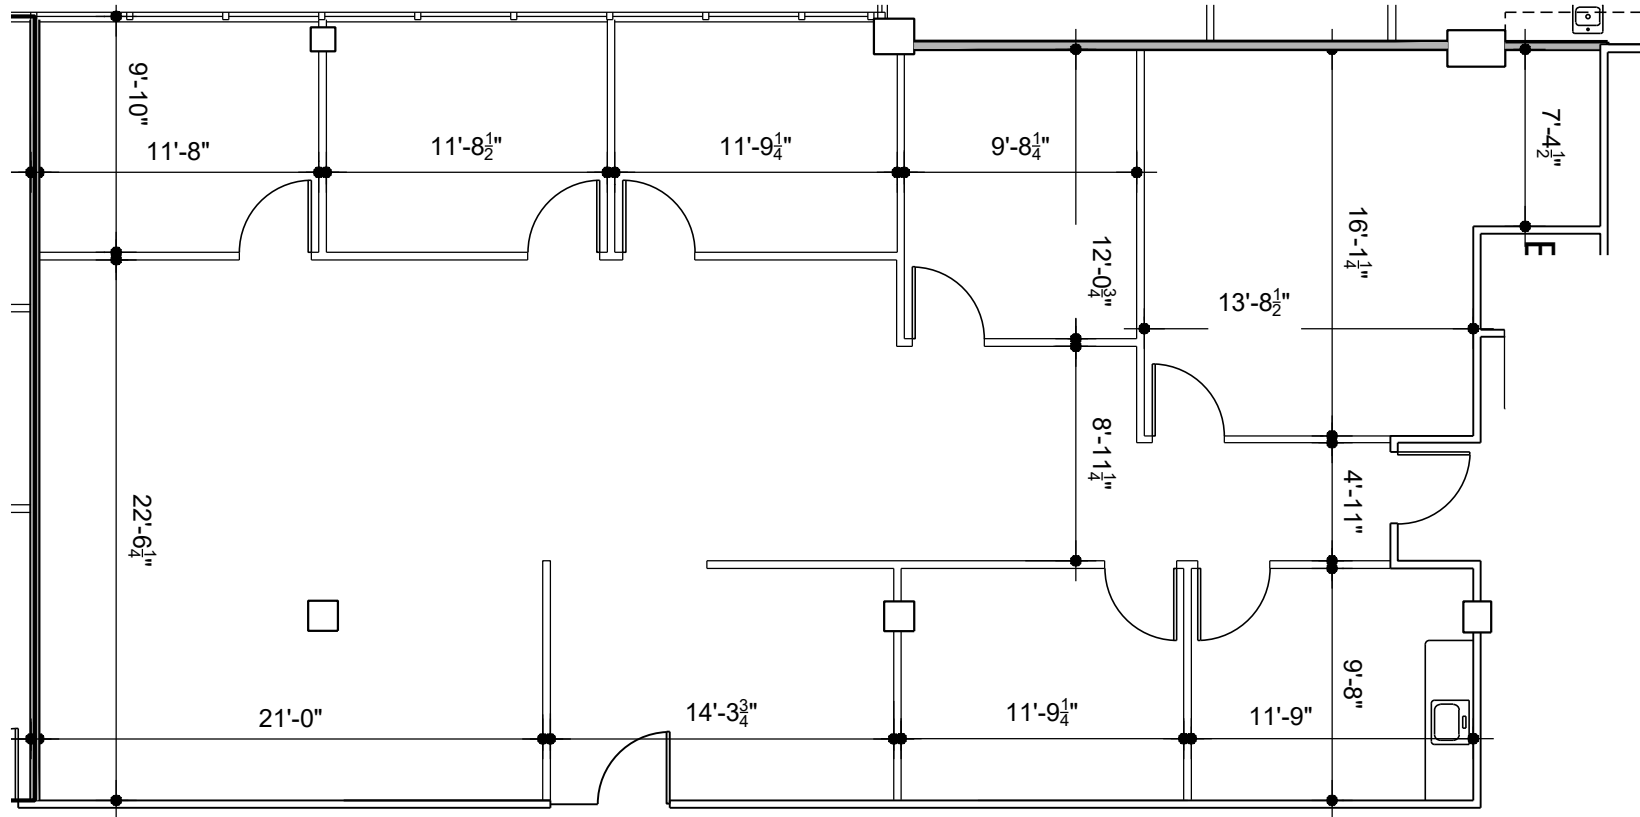

BINGHAM OFFICE PARK

30400 TELEGRAPH BINGHAM FARMS, MI 48025

30100 TELEGRAPH ROAD
SUITE 366
BINGHAM FARMS, MI 48025
(248) 763-3459

NORTH

SUITE 403

8.30.18 SCALE: 1/8" = 1'-0"

1,969 U.S.F.
2,166 R.S.F.

NORTH

**FOURTH FLOOR
KEY PLAN**

NO SCALE