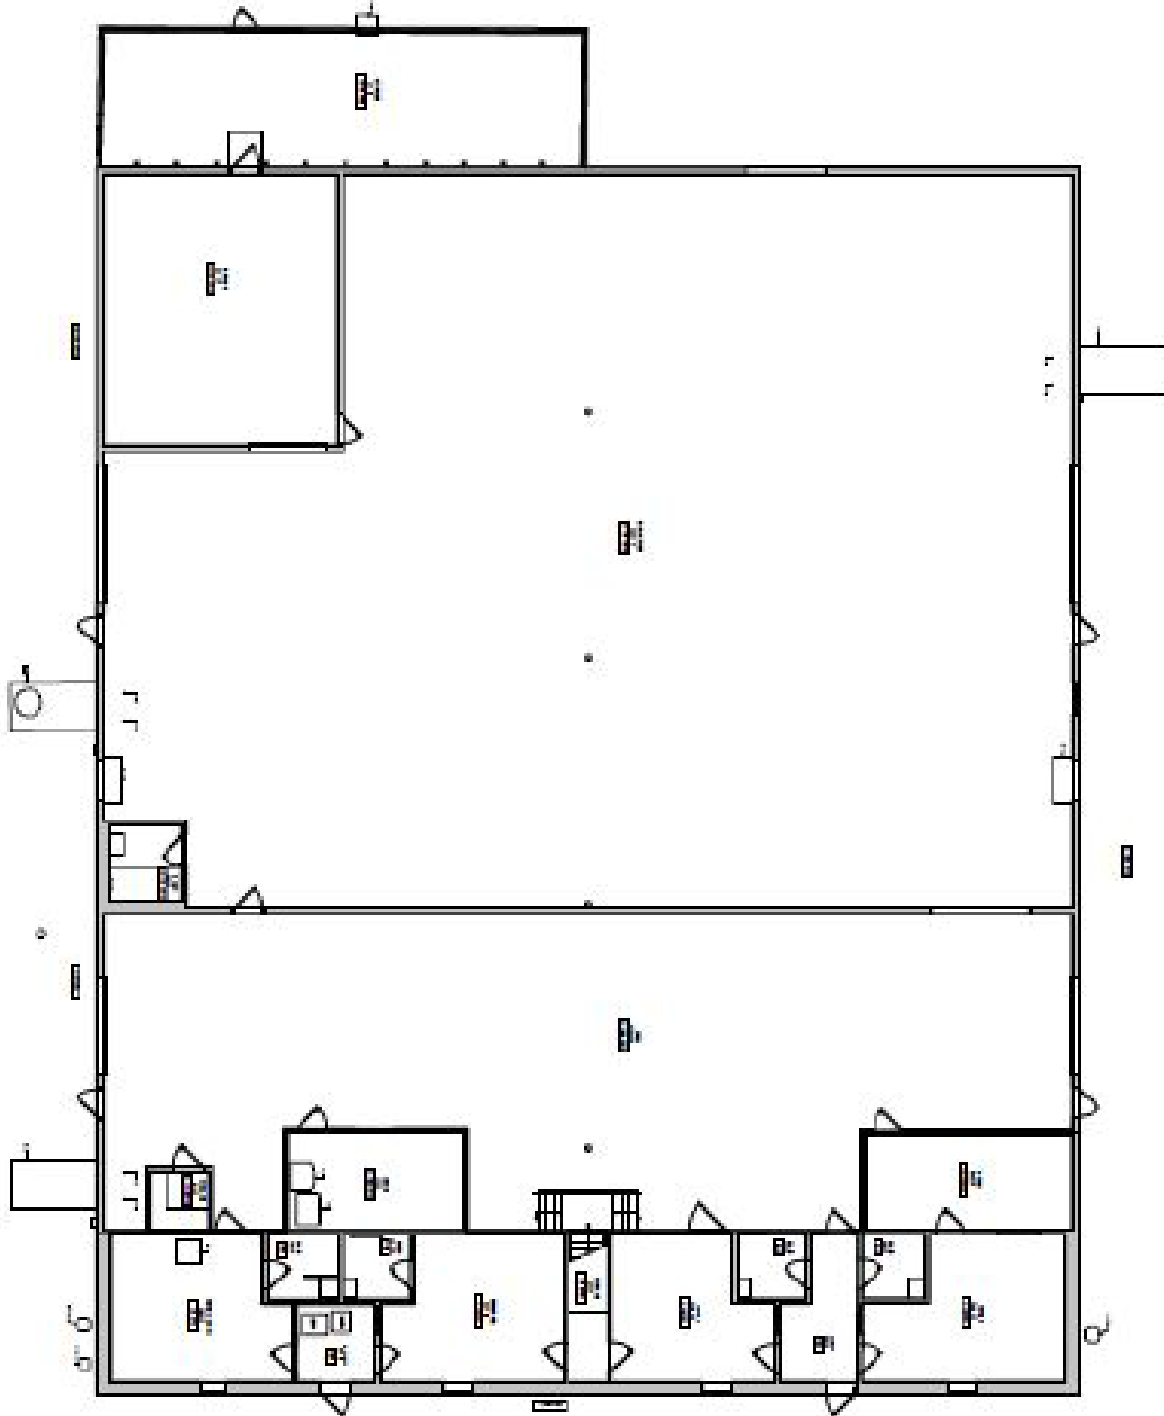

BUILDING FLOOR PLAN

**106 Tensco Drive
Dickson, TN 37055**

For More Information Please Contact:
James P. Spellman II, CCIM
Direct (615) 403-6298
jspellman@jpsrealtypartners.com