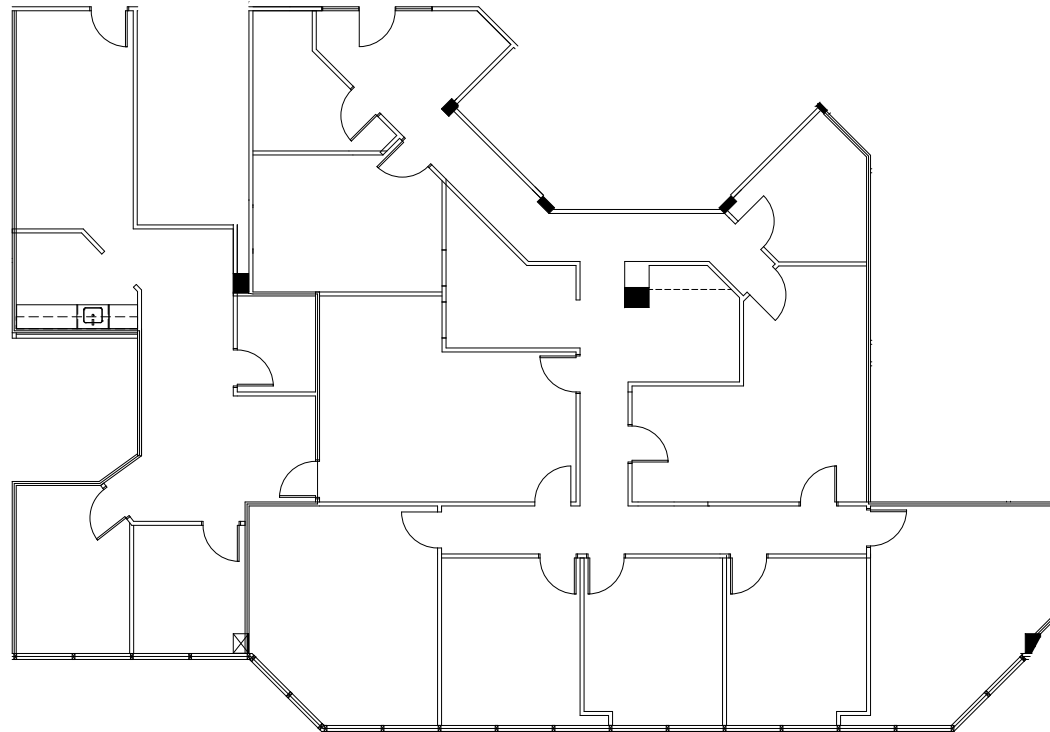

11111 KATY FREEWAY | HOUSTON, TEXAS 77079

Suite 850 - 4,062 SF

Robert LaCoure

Senior Director
+1 832 919 8425
robert.lacoure@cushwake.com

Jill Nesloney

Director
+1 832 699 3001
jill.nesloney@cushwake.com

Bryce Adams