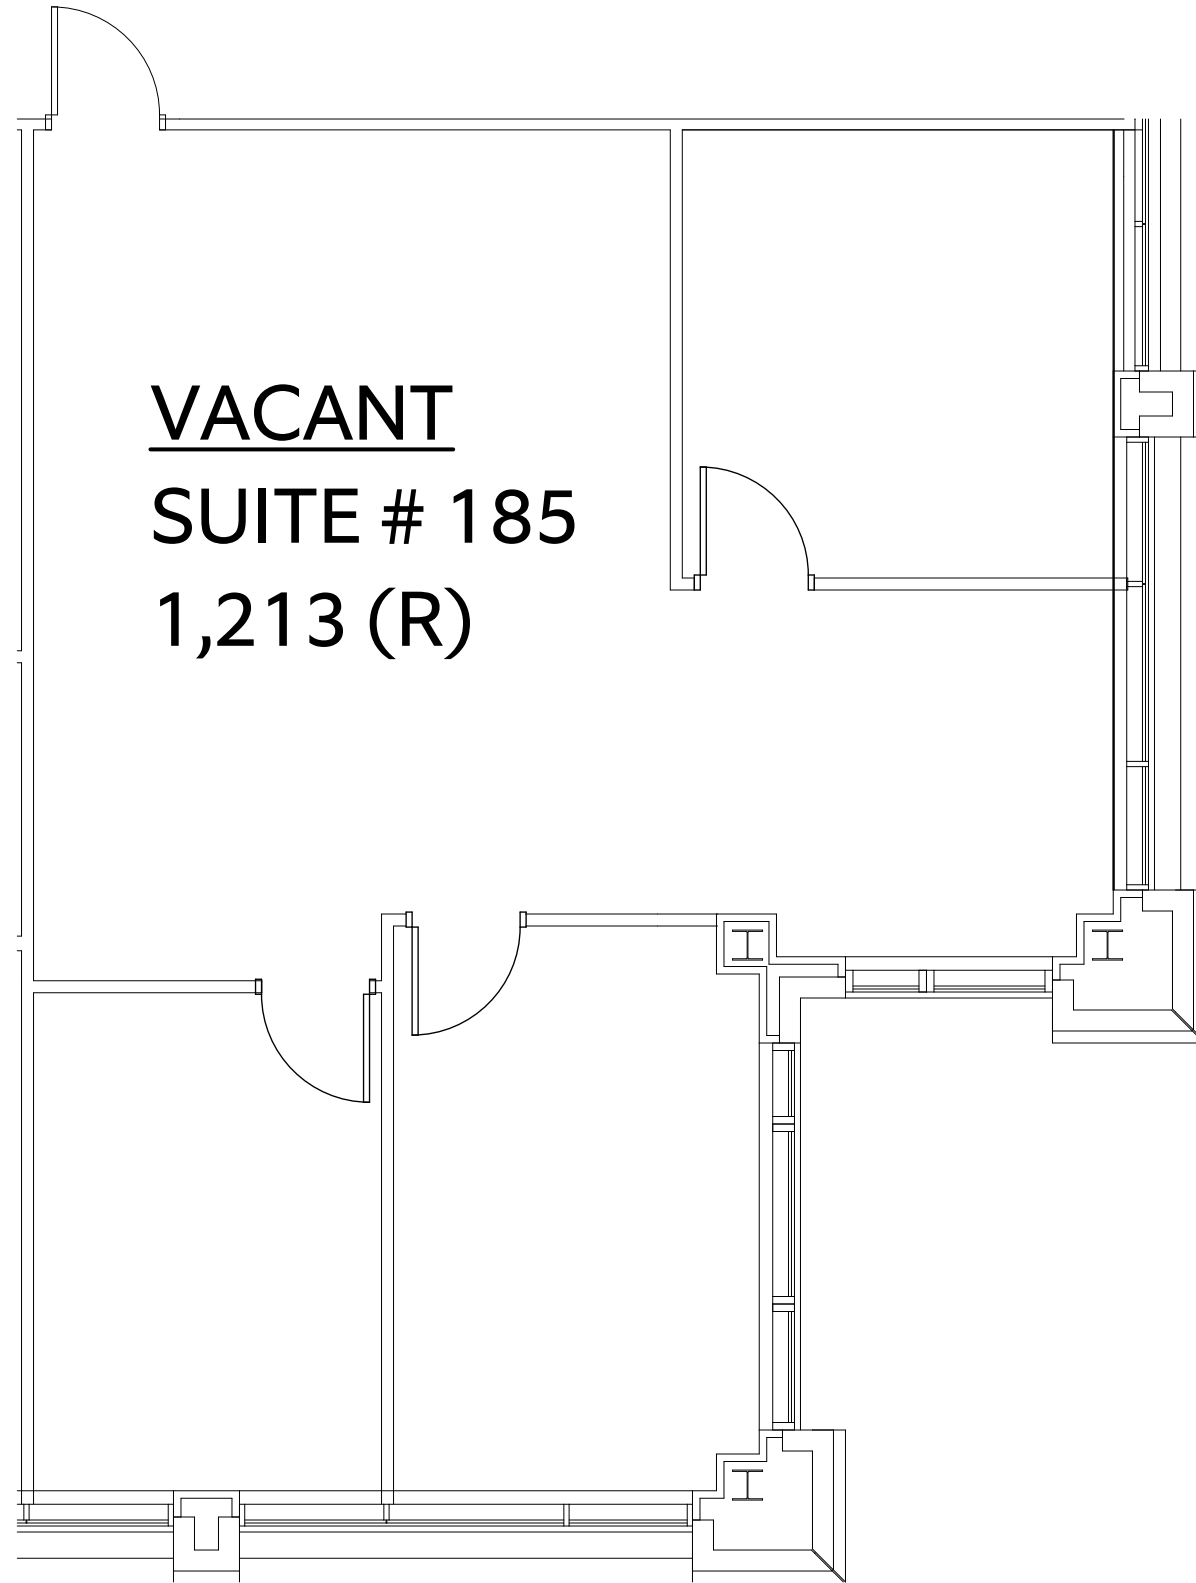

VACANT
SUITE # 185
1,213 (R)

SCALE
NOT TO SCALE

SUITE 185
800 CARMEL GATEWAY
800 E 96TH ST
INDIANAPOLIS, IN 46240

PROJECT NUMBER
2021.597
DATE | REVISION
06.10.26

www.paralldg.com