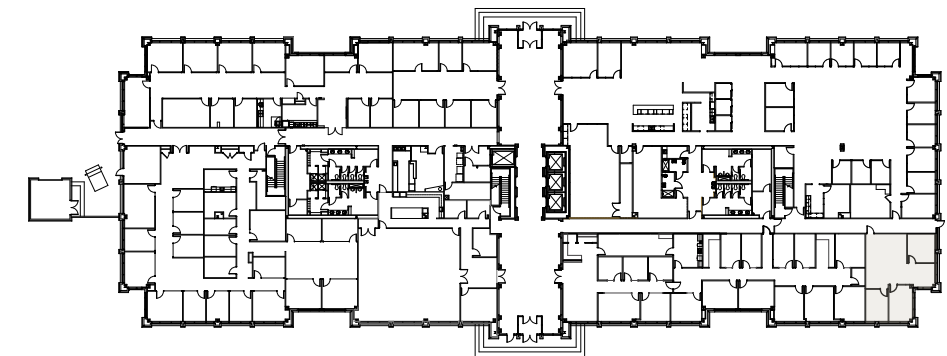

VACANT
SUITE # 185
1,213 (R)

SCALE
NOT TO SCALE

SUITE 185
800 CARMEL GATEWAY
800 E 96TH ST
INDIANAPOLIS, IN 46240

PROJECT NUMBER
2021.597
DATE | REVISION
06.10.26

www.paralldg.com