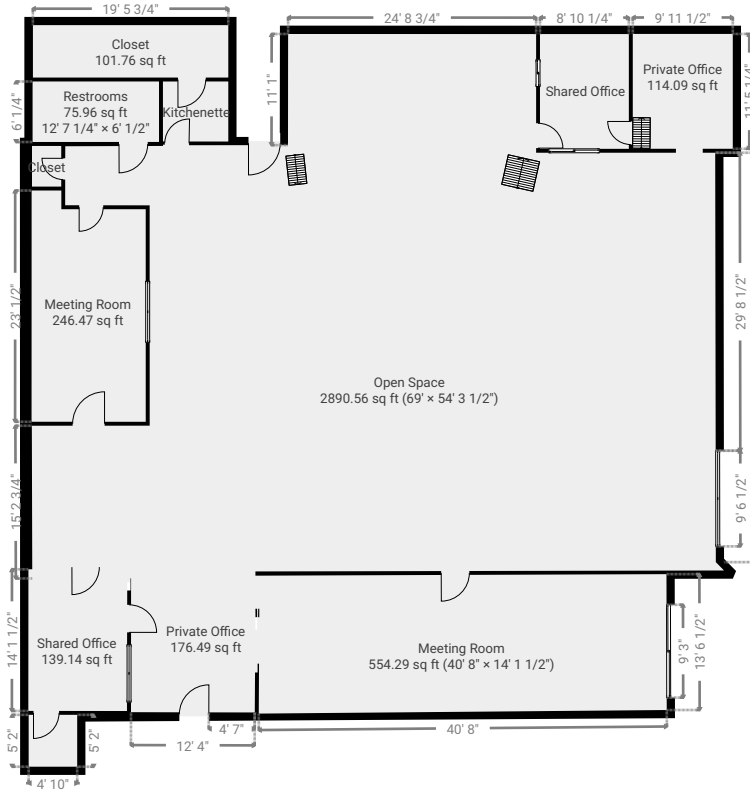

1805 Main

TOTAL AREA: 4795.95 sq ft • LIVING AREA: 4795.95 sq ft • FLOORS: 2 • ROOMS: 13

▼ Ground Floor

TOTAL AREA: 4795.95 sq ft • LIVING AREA: 4795.95 sq ft • ROOMS: 13

▼ 1st Floor

TOTAL AREA: 0.00 sq ft • LIVING AREA: 0.00 sq ft • ROOMS: 0