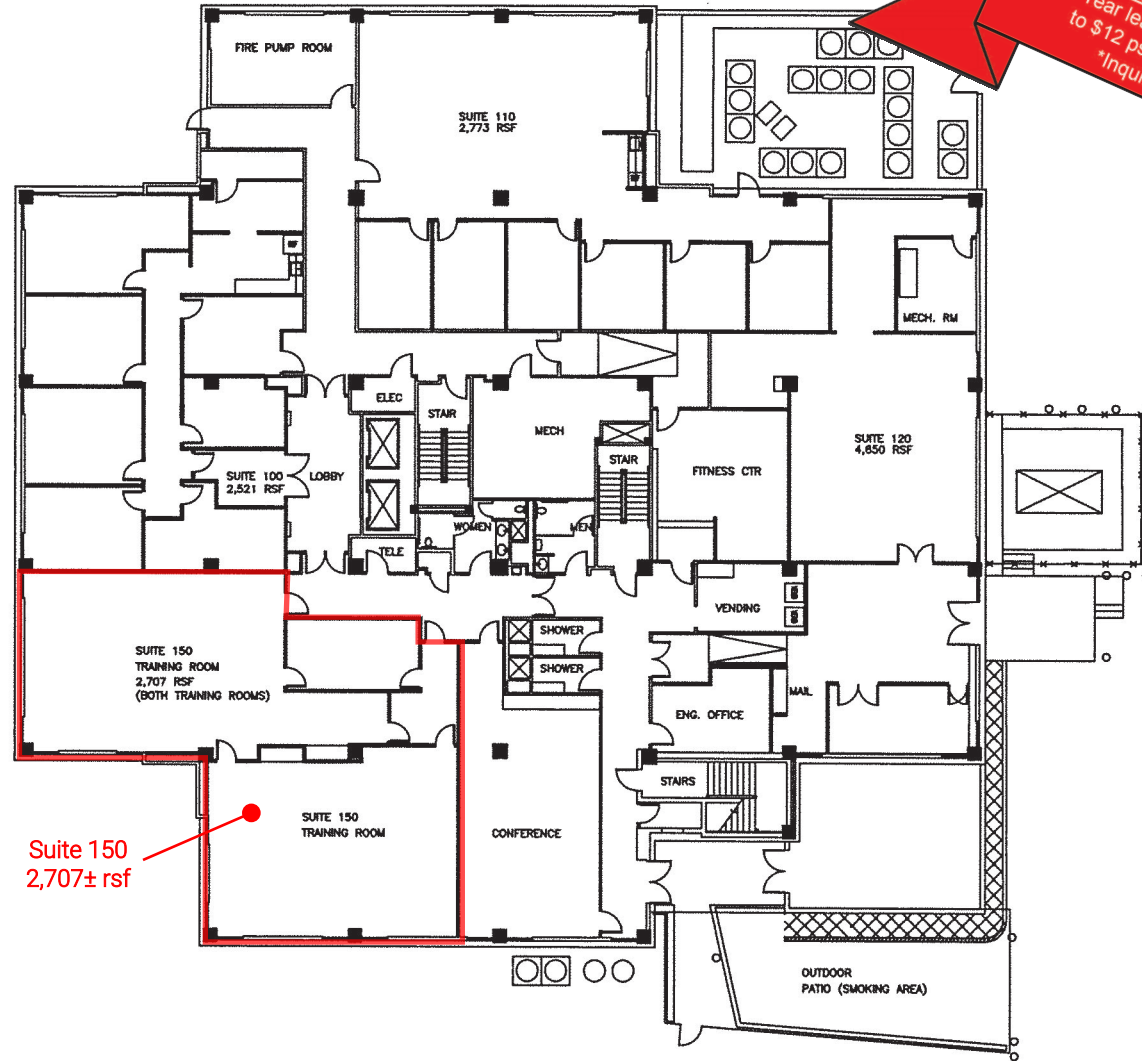

First Floor

Limited Time Only!
*On 5-Year lease terms, we will lower the rate to \$12 psf for the entire first year!
*Inquire for more details

SCALE: N.T.S.

For leasing information, please call:

Jeff Graves
678.385.2704
jjg@mcwrealty.com