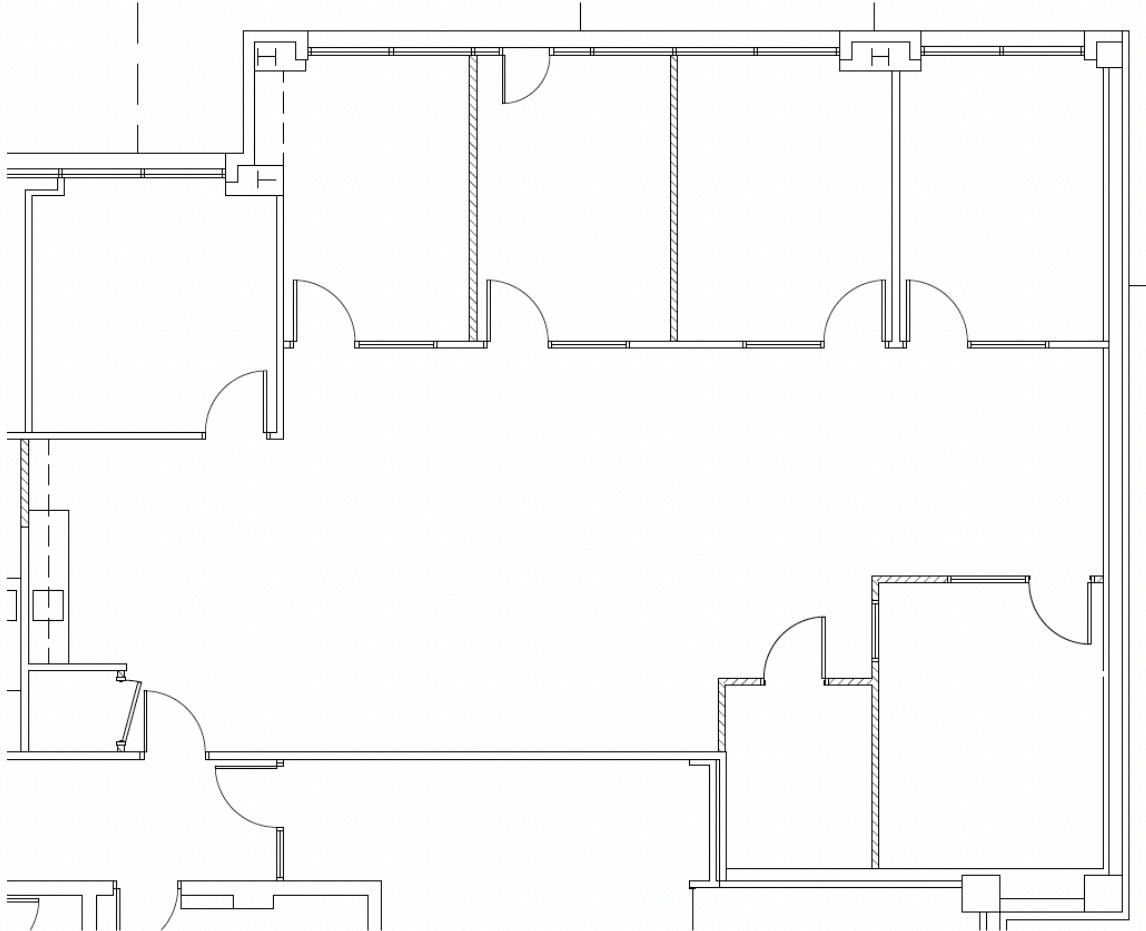

FOR LEASE

340 E PALM LANE
PHOENIX, AZ 85004

SUITE B167: ±2,285 SF

FOR LEASE

340 E PALM LANE
PHOENIX, AZ 85004

SUITE B167: ±2,285 SF