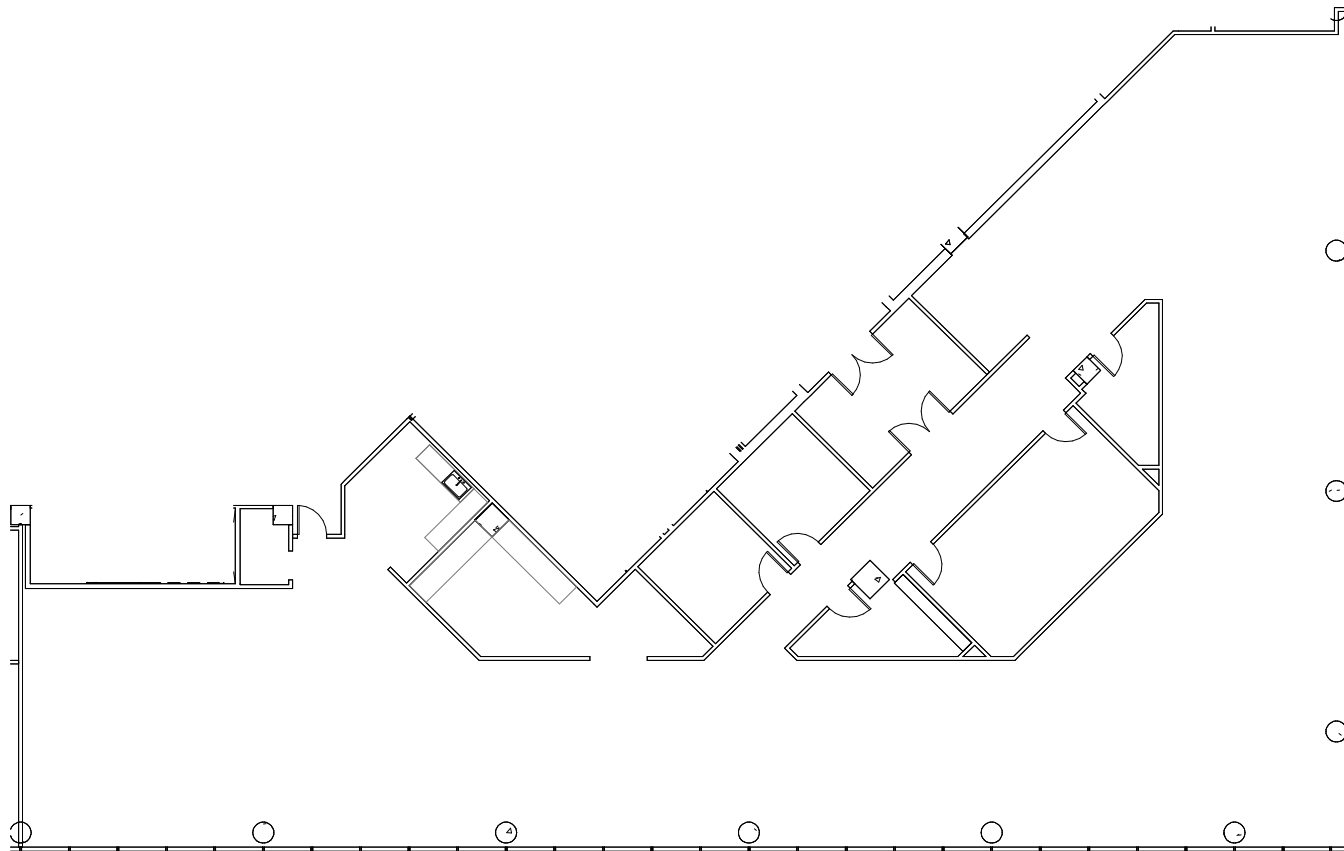

SUITE 820 | 7,993 SF

**Kirk Rich, CCIM, SIOR, Principal**  
770.916.6112  
kirk.rich@avisonyoung.com

**Chris Godfrey, Principal**  
404.865.3678  
chris.godfrey@avisonyoung.com

**Monica Speak, Vice President**  
404.454.1904  
monica.speak@avisonyoung.com