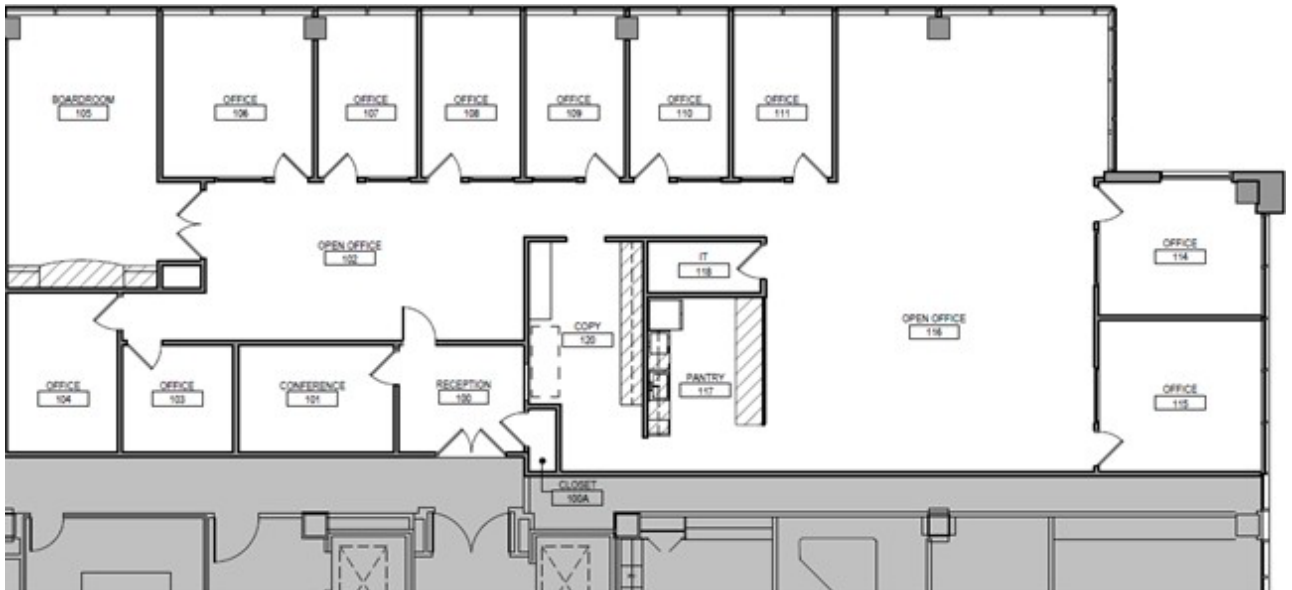

ROUNABOUT PLAZA

1600 Division Street | Nashville, TN

Suite 520 | 5,321 RSF

KEY PLAN

TOM HARWELL
tharwell@eakinpartners.com
(615) 425-5923

ROB EAKIN
reakin@eakinpartners.com
(615) 425-5927

EAKIN PARTNERS, LLC
1201 Demonbreun Street | Suite 1400
Nashville, Tennessee 37203
(615) 250-1800