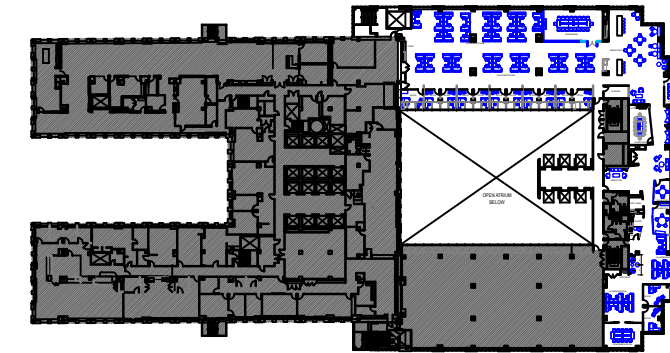

CBOT - 1600A

141 W JACKSON
SUITE 1600A
CHICAGO, 60604

02.13.2026

PLAN TOTALS

SPACE	#
PRIVATE OFFICES	13
WORKSTATIONS	63
SM MEETING	2
MED CONF	2
LG MEETING	1
BOARD ROOM	1
BREAK ROOM	1
STORAGE	1
WELLNESS	1
PANTRY	1
COPY / PRINT	3

76 HEADCOUNT
19,082 RSF
251 SF PER PERSON