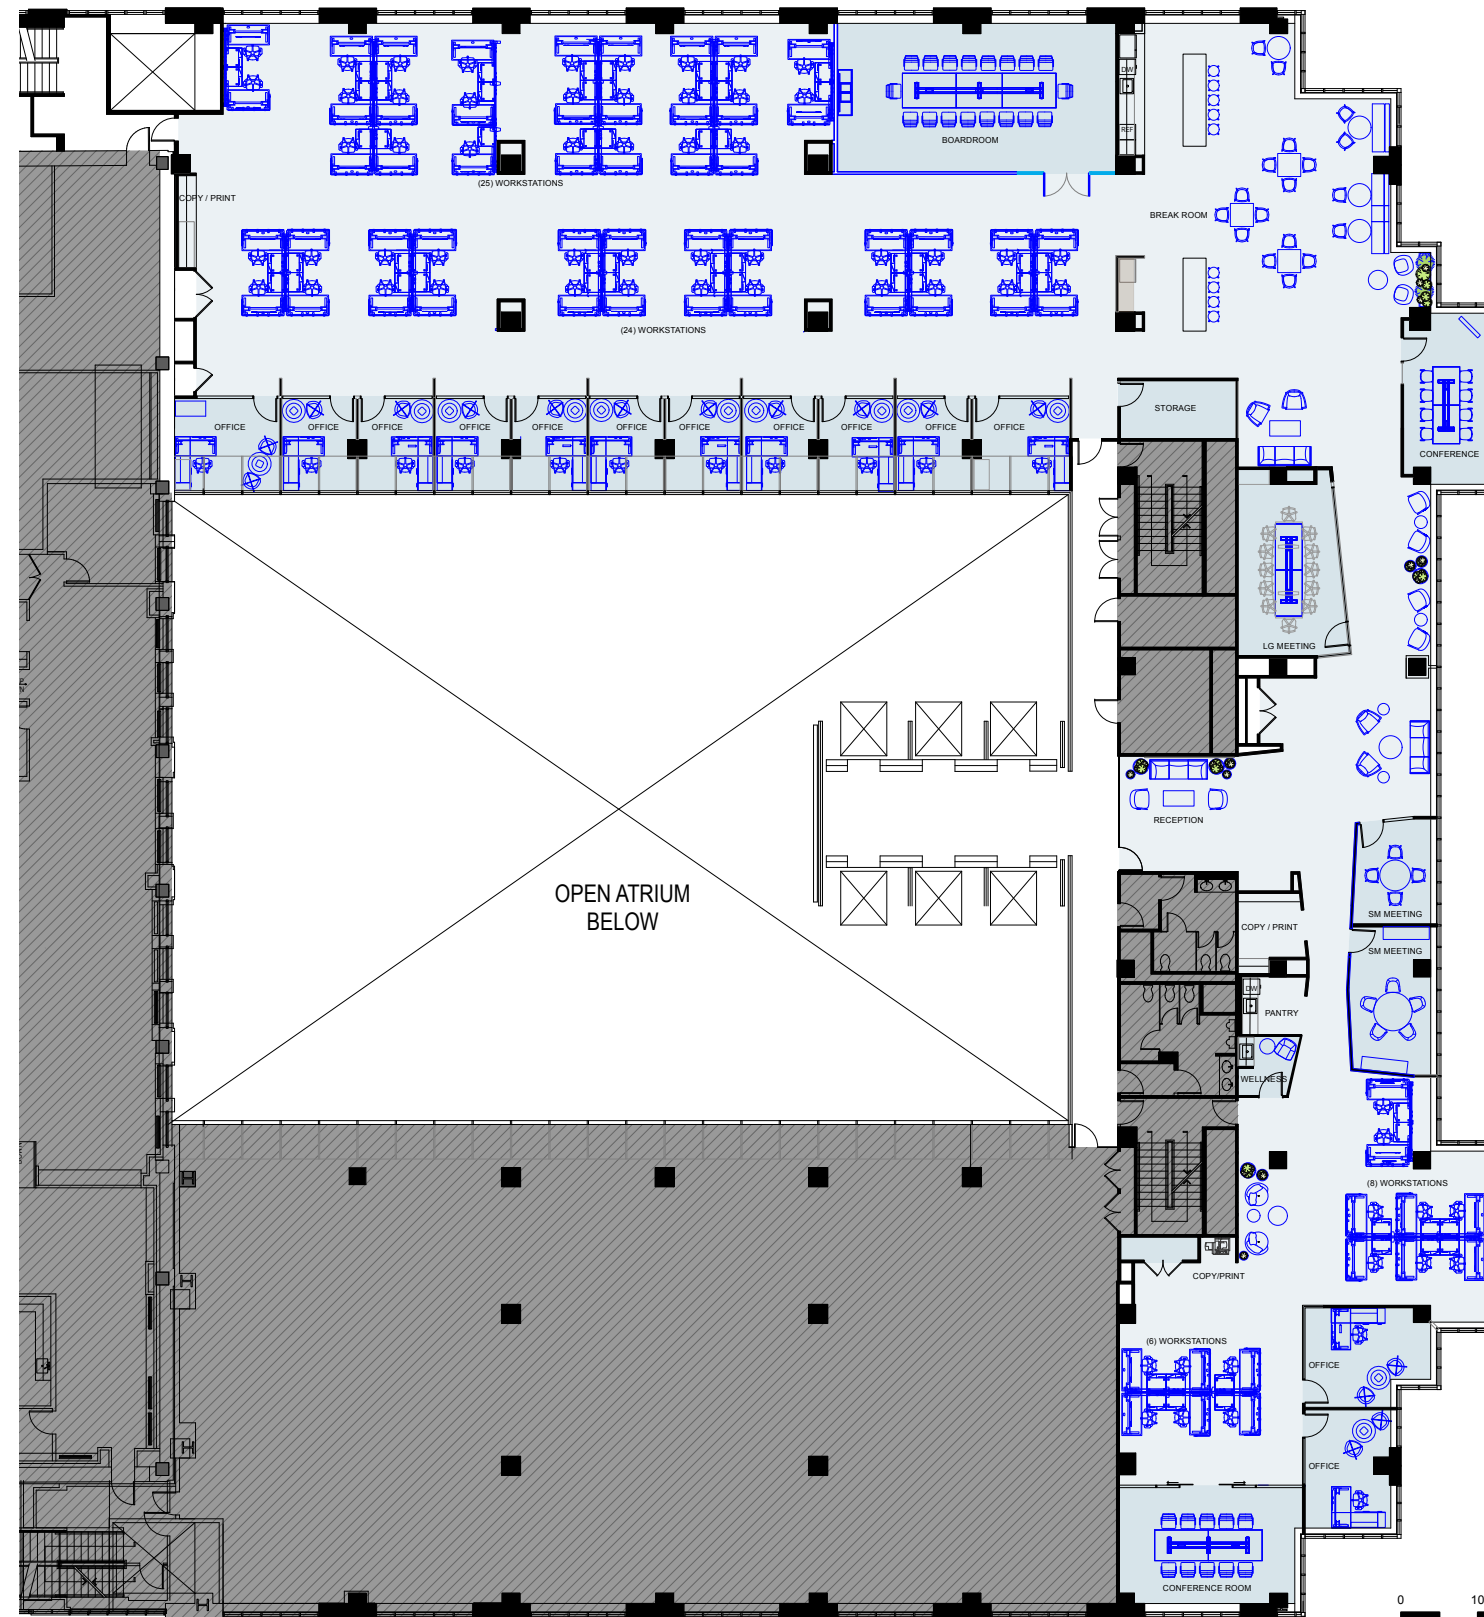

CBOT - 1600A

141 W JACKSON
SUITE 1600A
CHICAGO, 60604

02.13.2026

PLAN TOTALS

SPACE	#
PRIVATE OFFICES	13
WORKSTATIONS	63
SM MEETING	2
MED CONF	2
LG MEETING	1
BOARD ROOM	1
BREAK ROOM	1
STORAGE	1
WELLNESS	1
PANTRY	1
COPY / PRINT	3

76 HEADCOUNT
19,082 RSF
251 SF PER PERSON