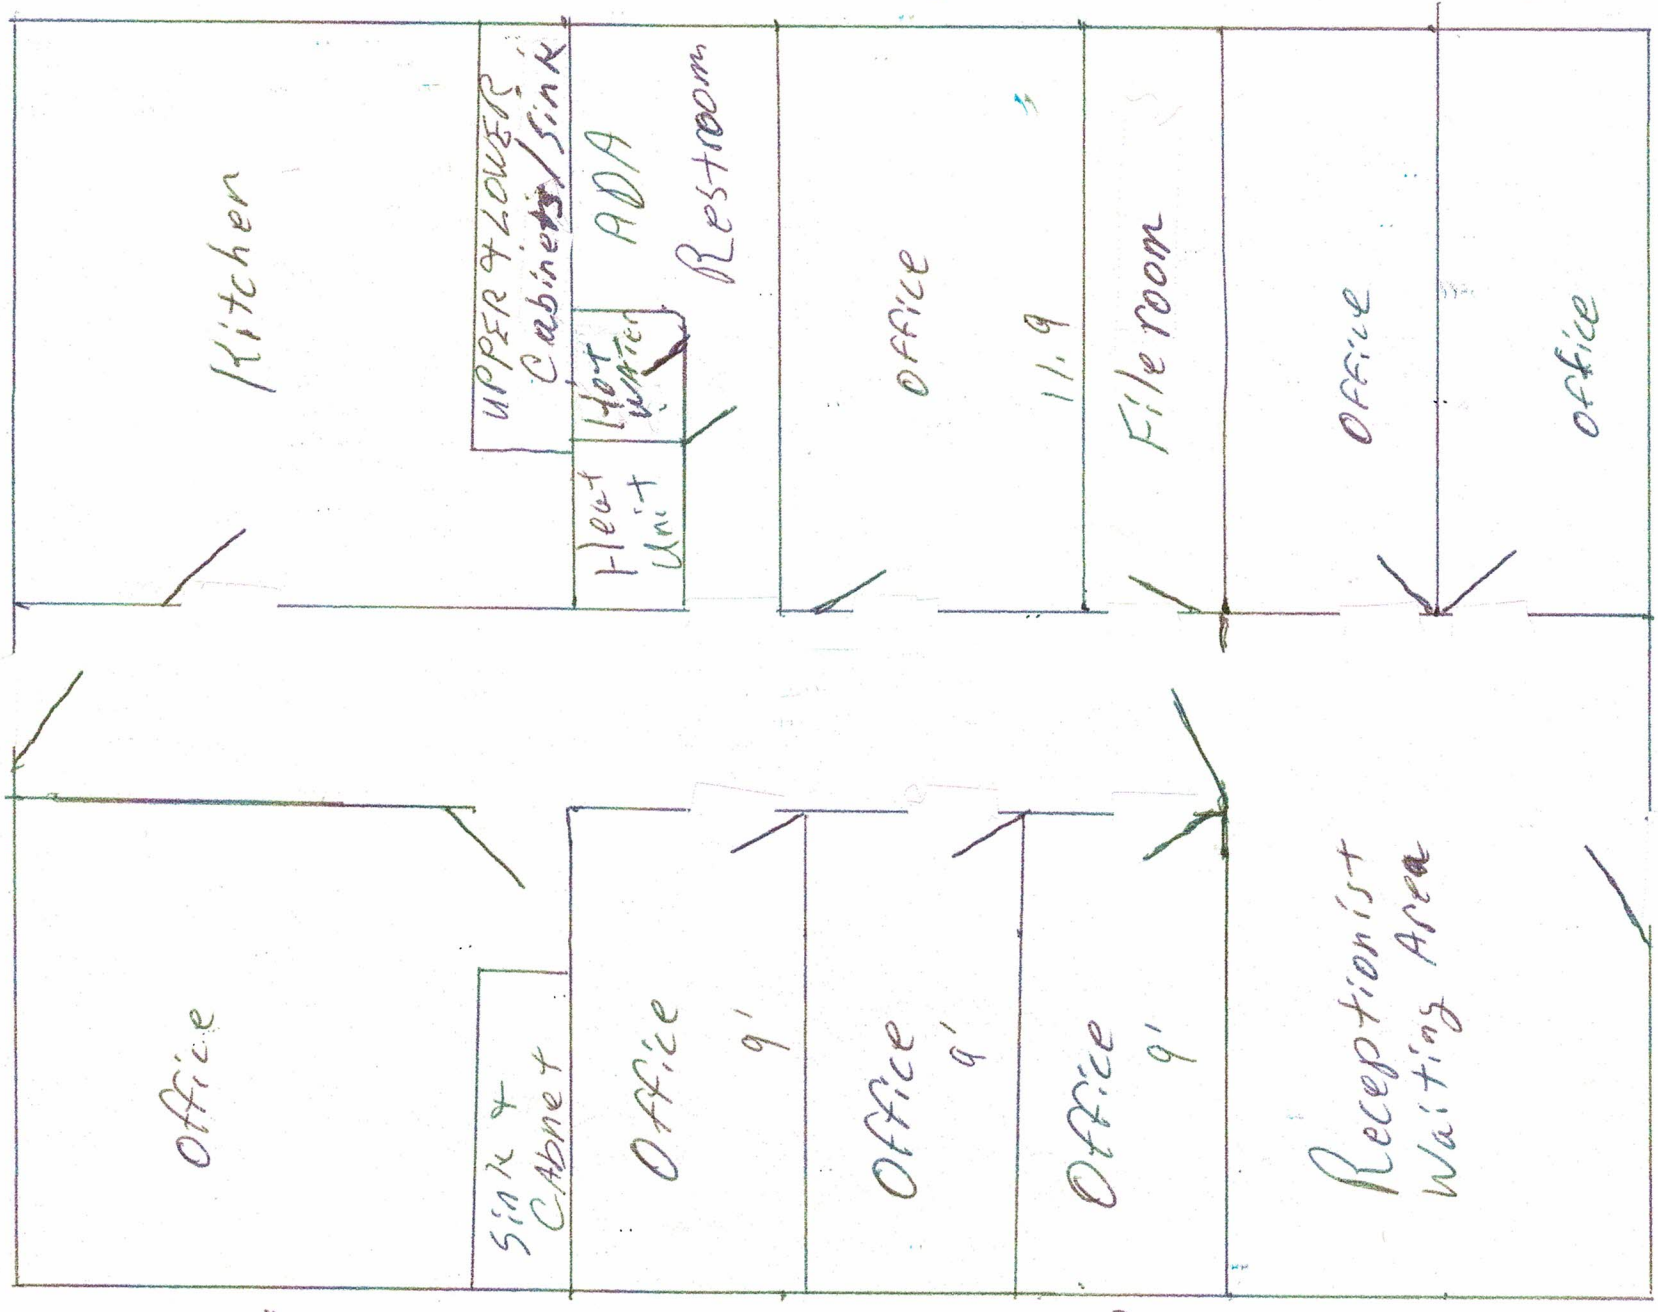

214 N Oklahoma
Shawnee OK 74801

Front

3.9

9'

11.9

12'

9'

9'

9'

13'

13'

11.9

BACK PARKING

2 CAR GARAGE

8'

11.9

10'

7'

8'

8'