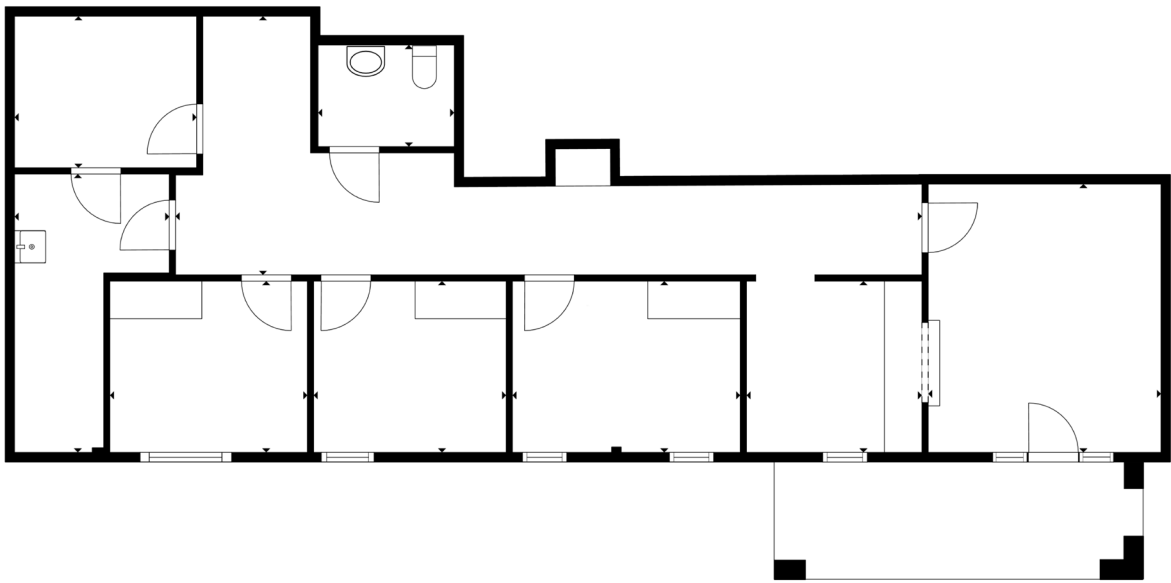

SUITE PLANS

Woodlawn Commons - Building I & II
1121 & 1163 Johnson Ferry Road
Marietta, GA

SUITE 215
1,201 RSF

For Leasing Information

Contact Regional Leasing Director
Erreca White at (706) 373-2889
erreca.white@Lillibridge.com