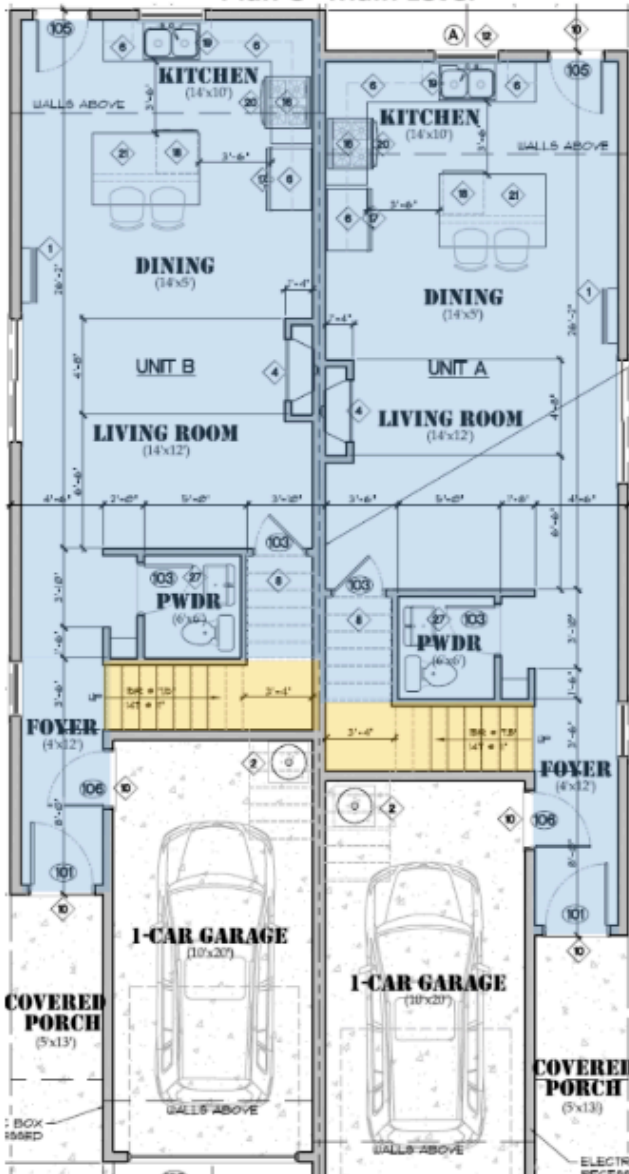

- Duplex
 Floorplan C
- 6 Bedrooms
 - 5 Bath
 - 2,424 SF
 - 3 bedroom can also be built as an open loft

Plan C- Main Level

DEVELOPER

Plan C- Upper Level